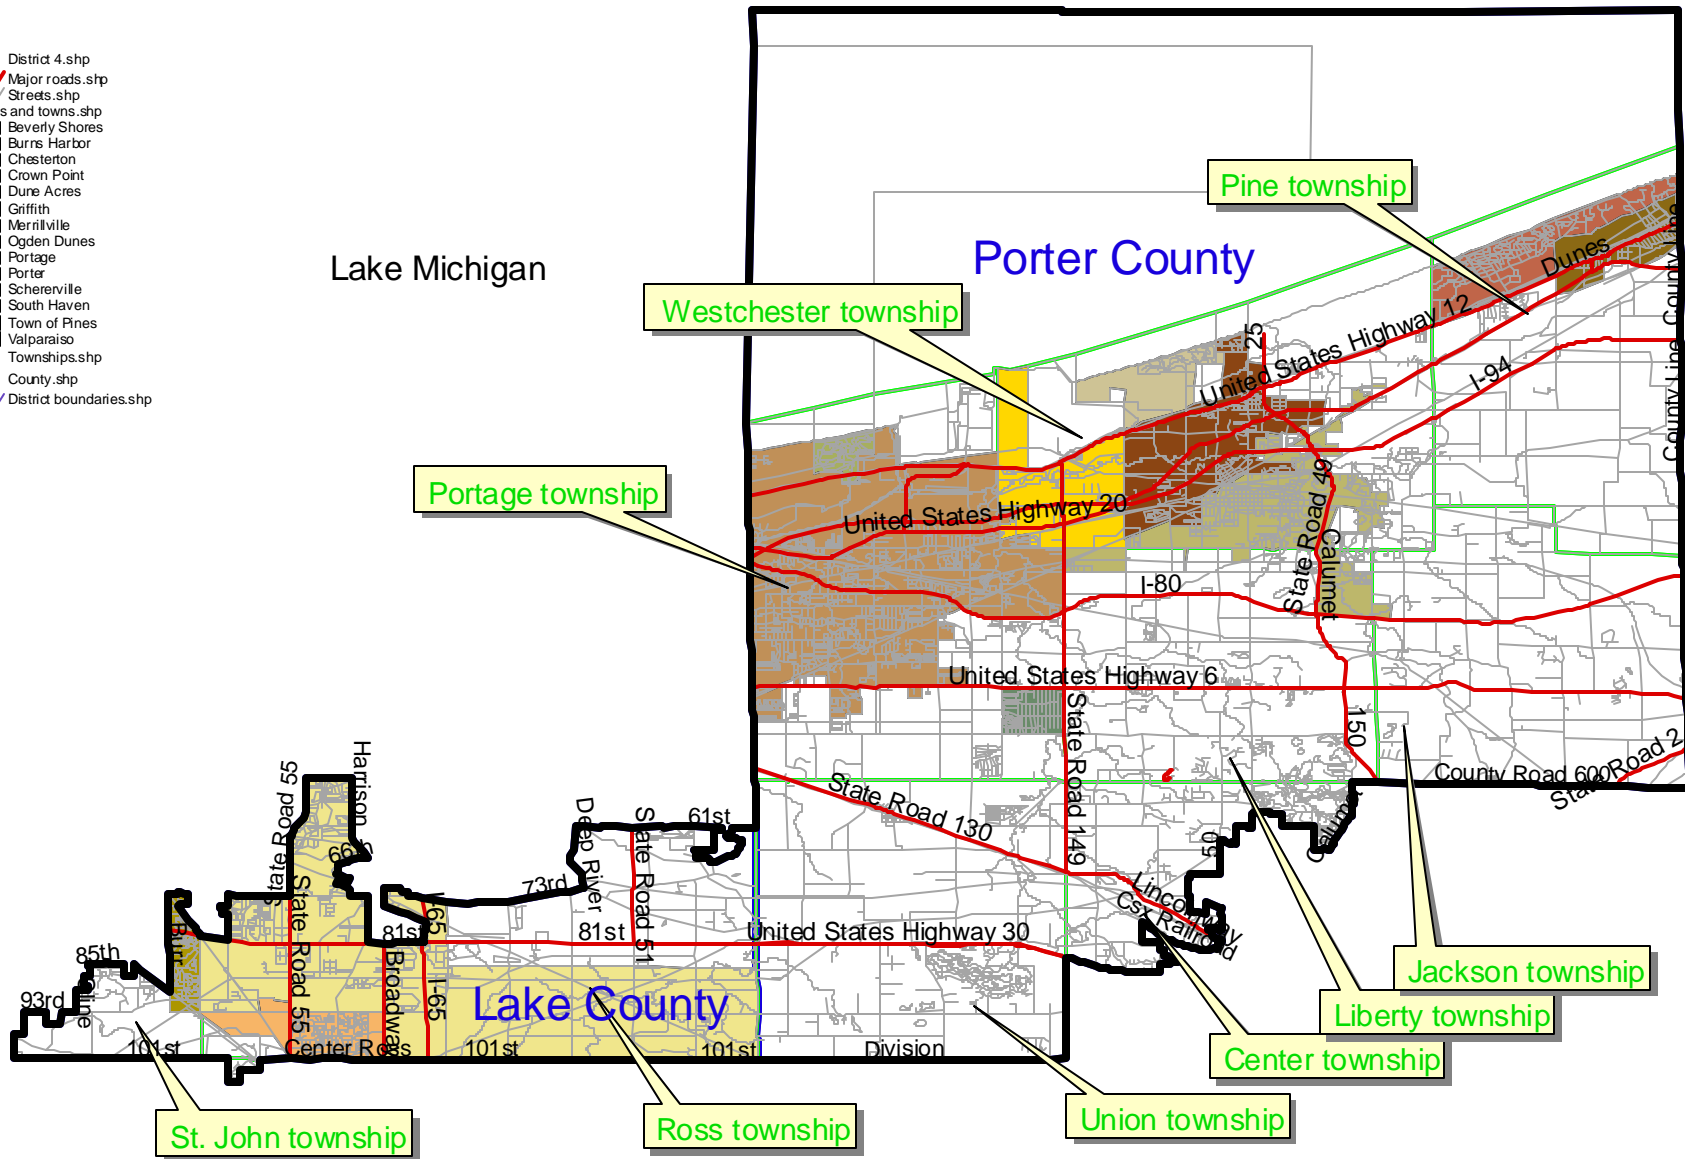

-  District 4.shp
-  Major roads.shp
-  Streets.shp
-  Cities and towns.shp
-  Beverly Shores
-  Burns Harbor
-  Chesterton
-  Crown Point
-  Dune Acres
-  Griffith
-  Merrillville
-  Ogden Dunes
-  Portage
-  Porter
-  Schererville
-  South Haven
-  Town of Pines
-  Valparaiso
-  Townships.shp
-  County.shp
-  District boundaries.shp

Senate District 4