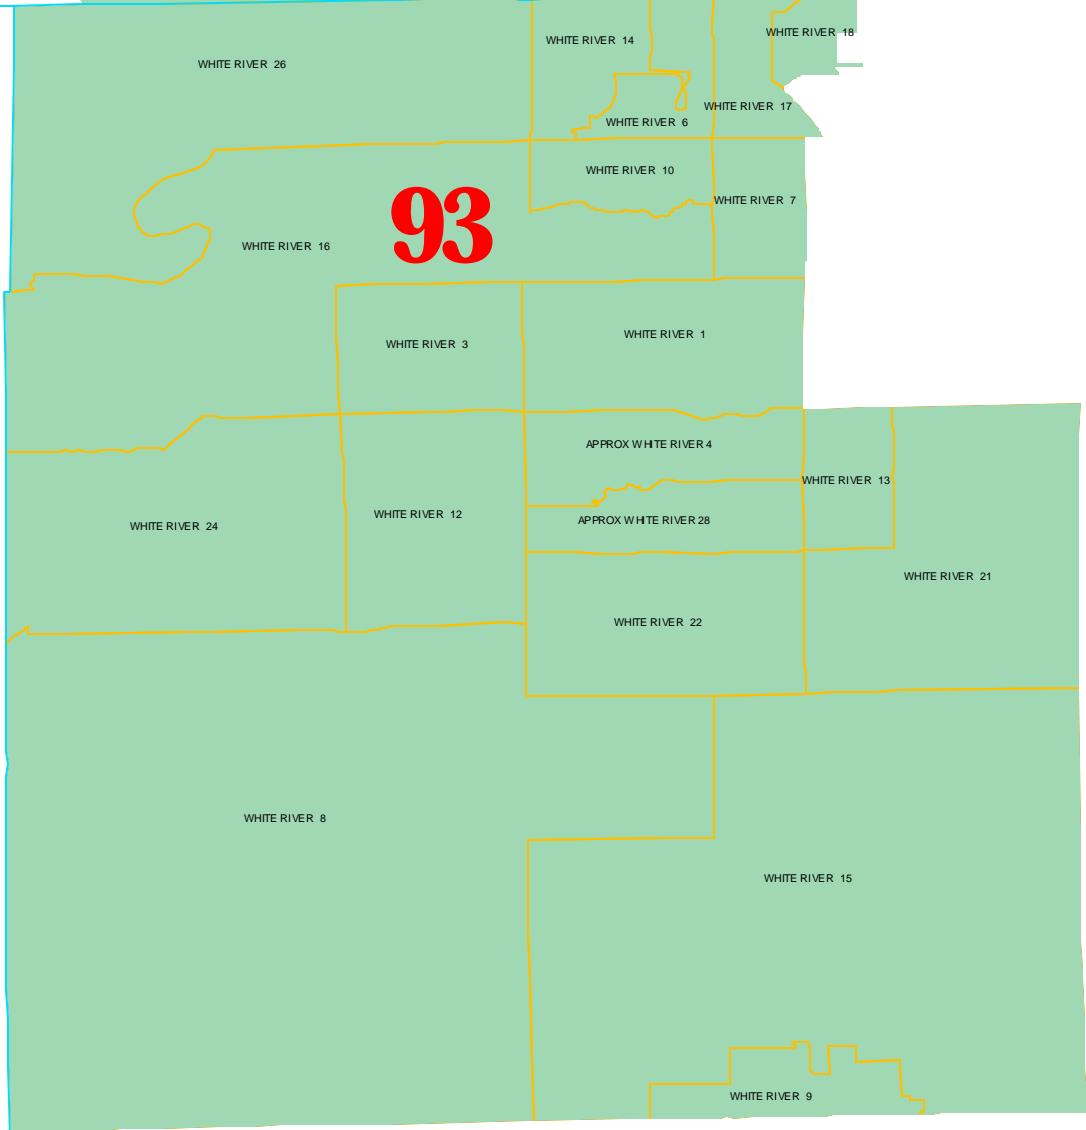

Districts approved by the Indiana General Assembly on April 29, 2001.  
This map produced by the House Republican Staff.

# Indiana House District 93

Precinct detail