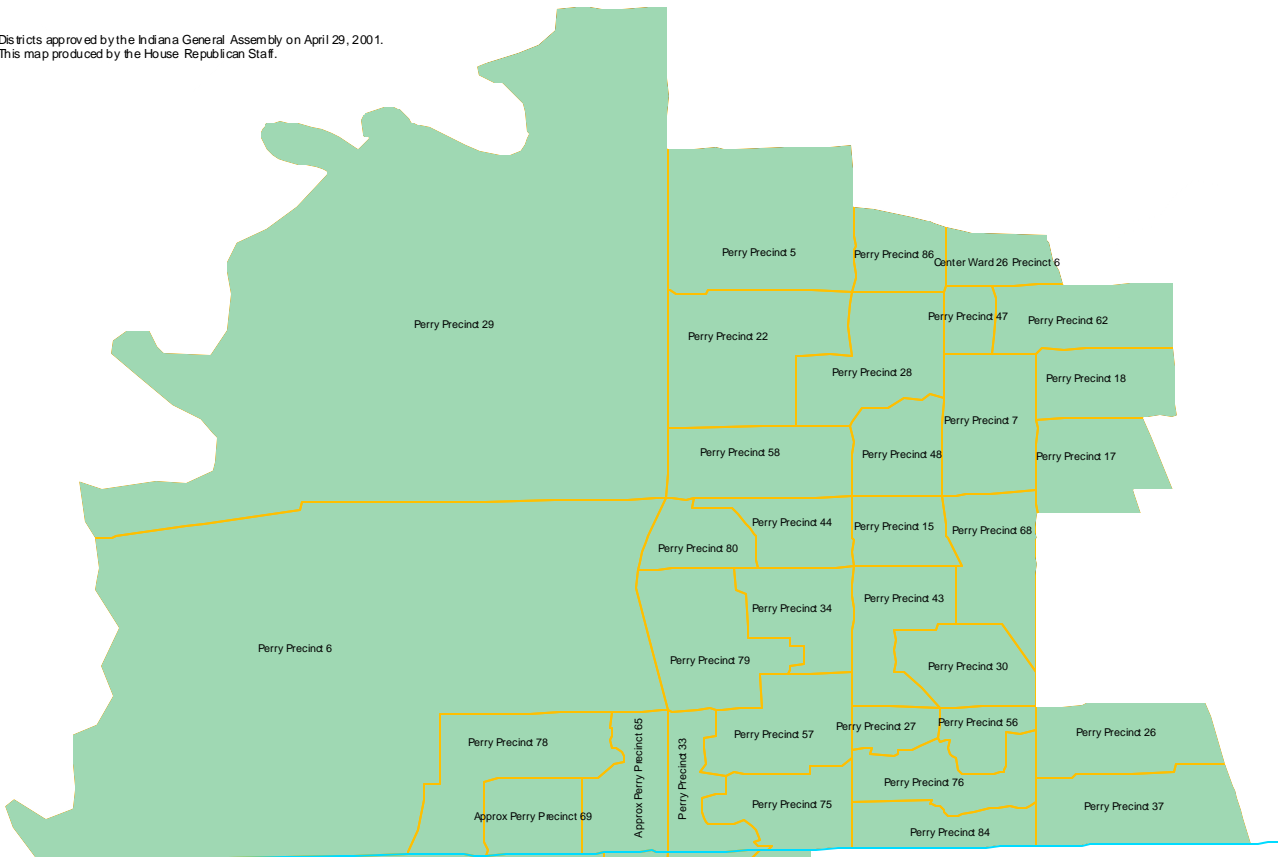

Districts approved by the Indiana General Assembly on April 29, 2001.  
This map produced by the House Republican Staff.

# Indiana House District 93

Precinct detail