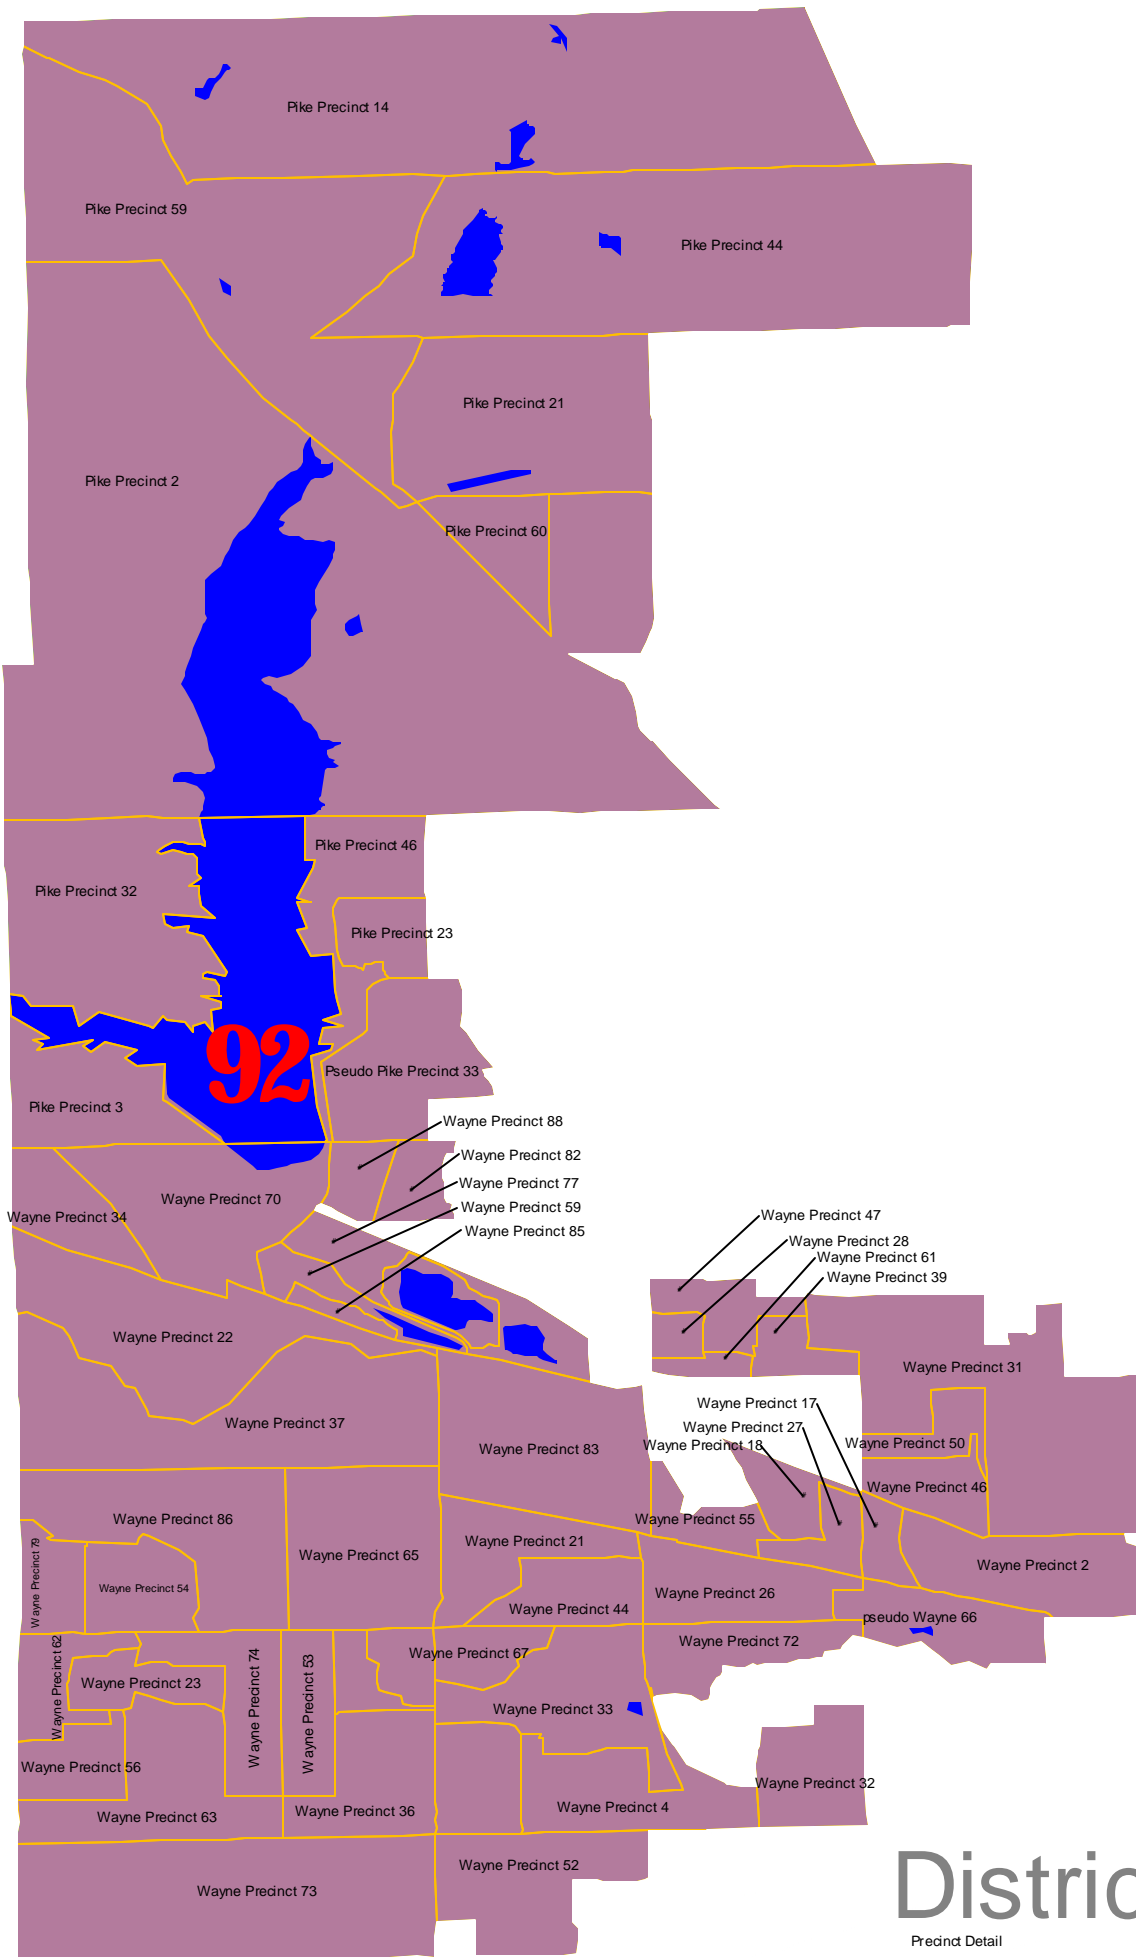

Indiana House Districts

District 92

Precinct Detail