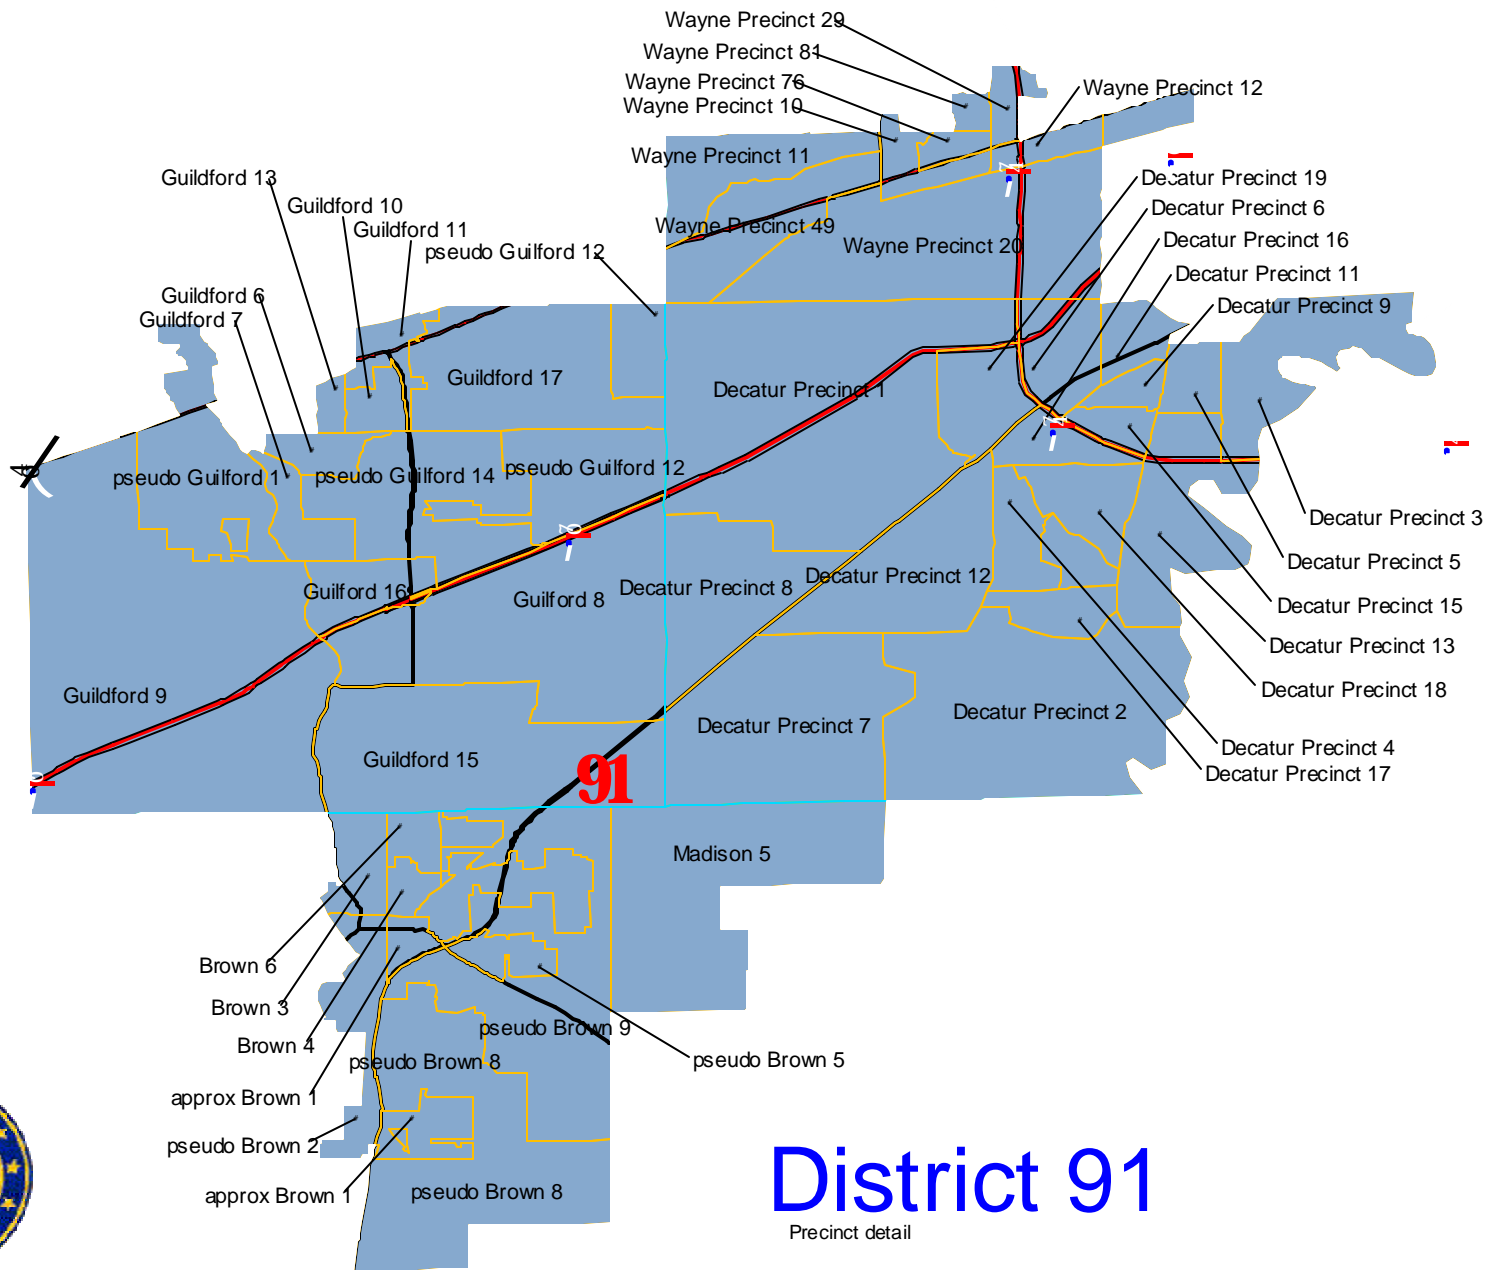

Indiana House Districts

Districts approved by the Indiana General Assembly on April 29, 2001.
This map produced by the House Republican Staff.

District 91

Precinct detail