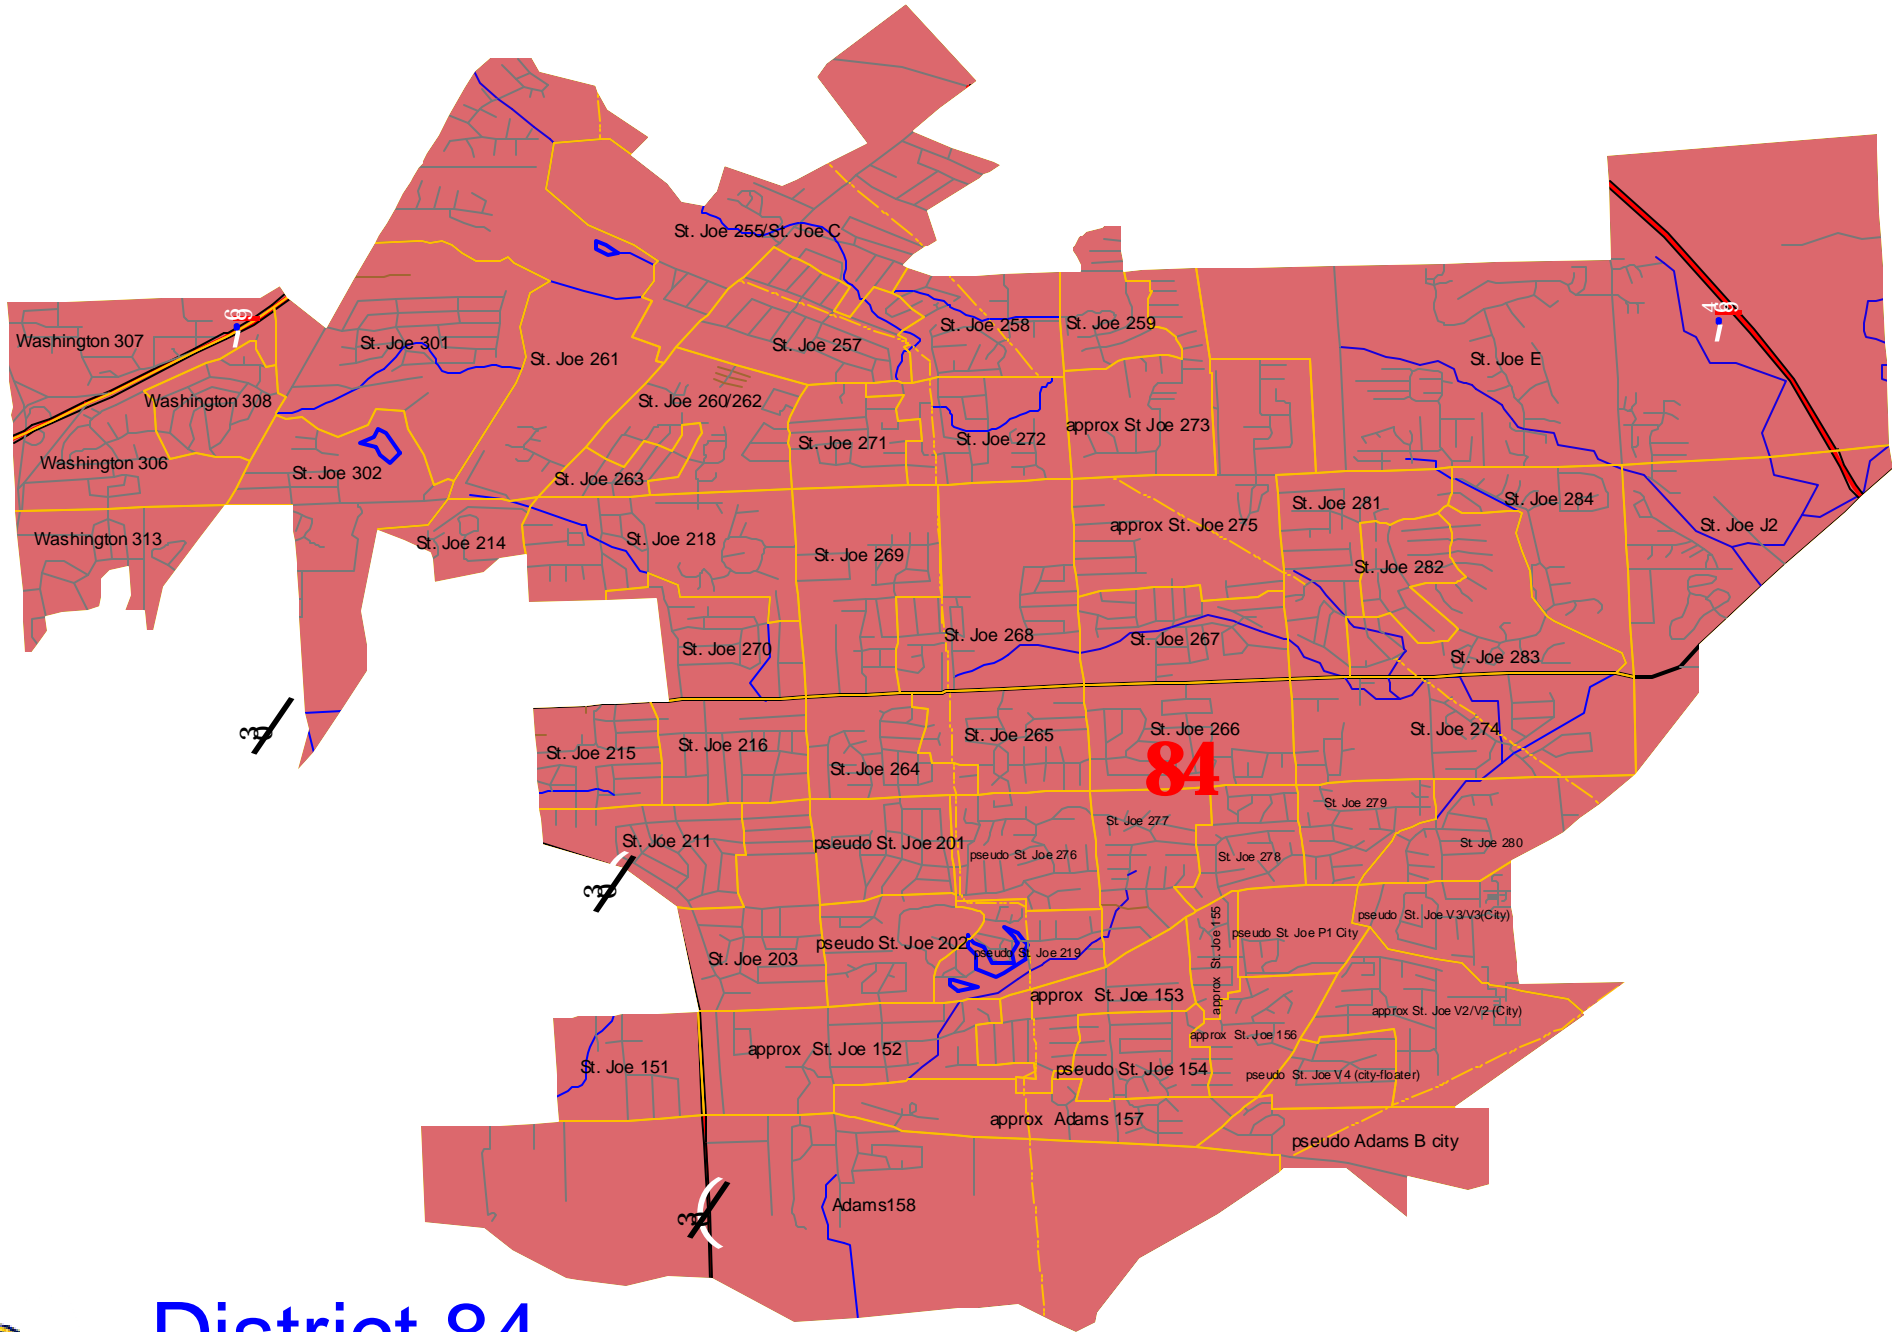

# Indiana House Districts

## District 84

Precinct detail

Districts approved by the Indiana General Assembly on April 29, 2001.  
This map produced by the House Republican Staff.