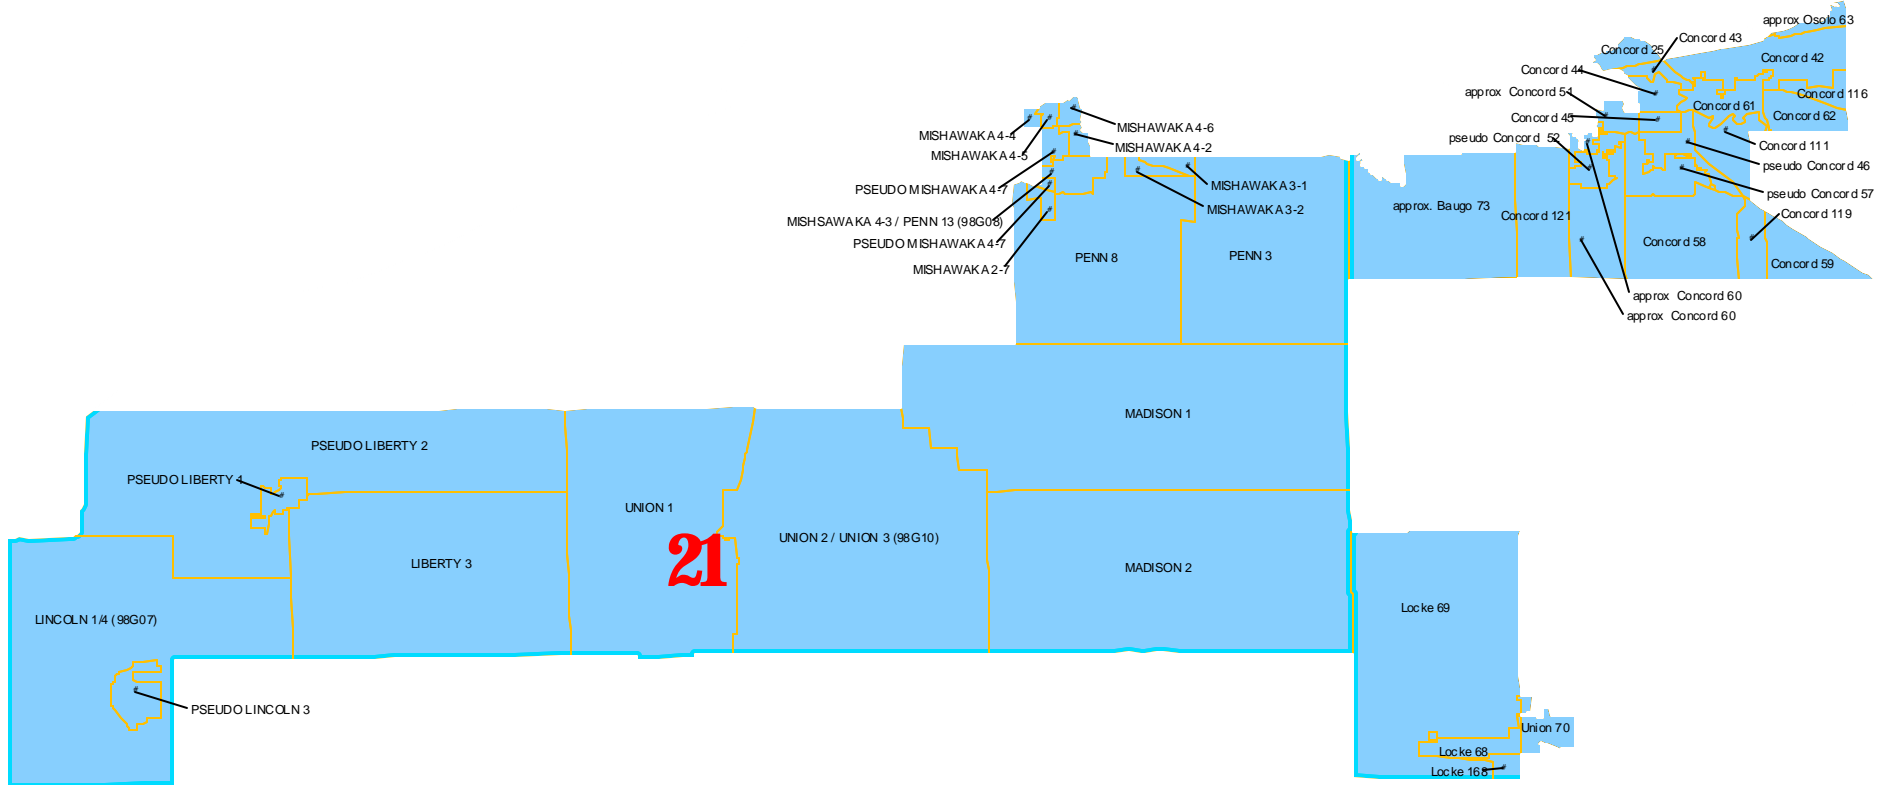

Indiana House Districts

District 21

Precinct detail

Districts approved by the Indiana General Assembly on April 29, 2001.
This map produced by the House Republican Staff.