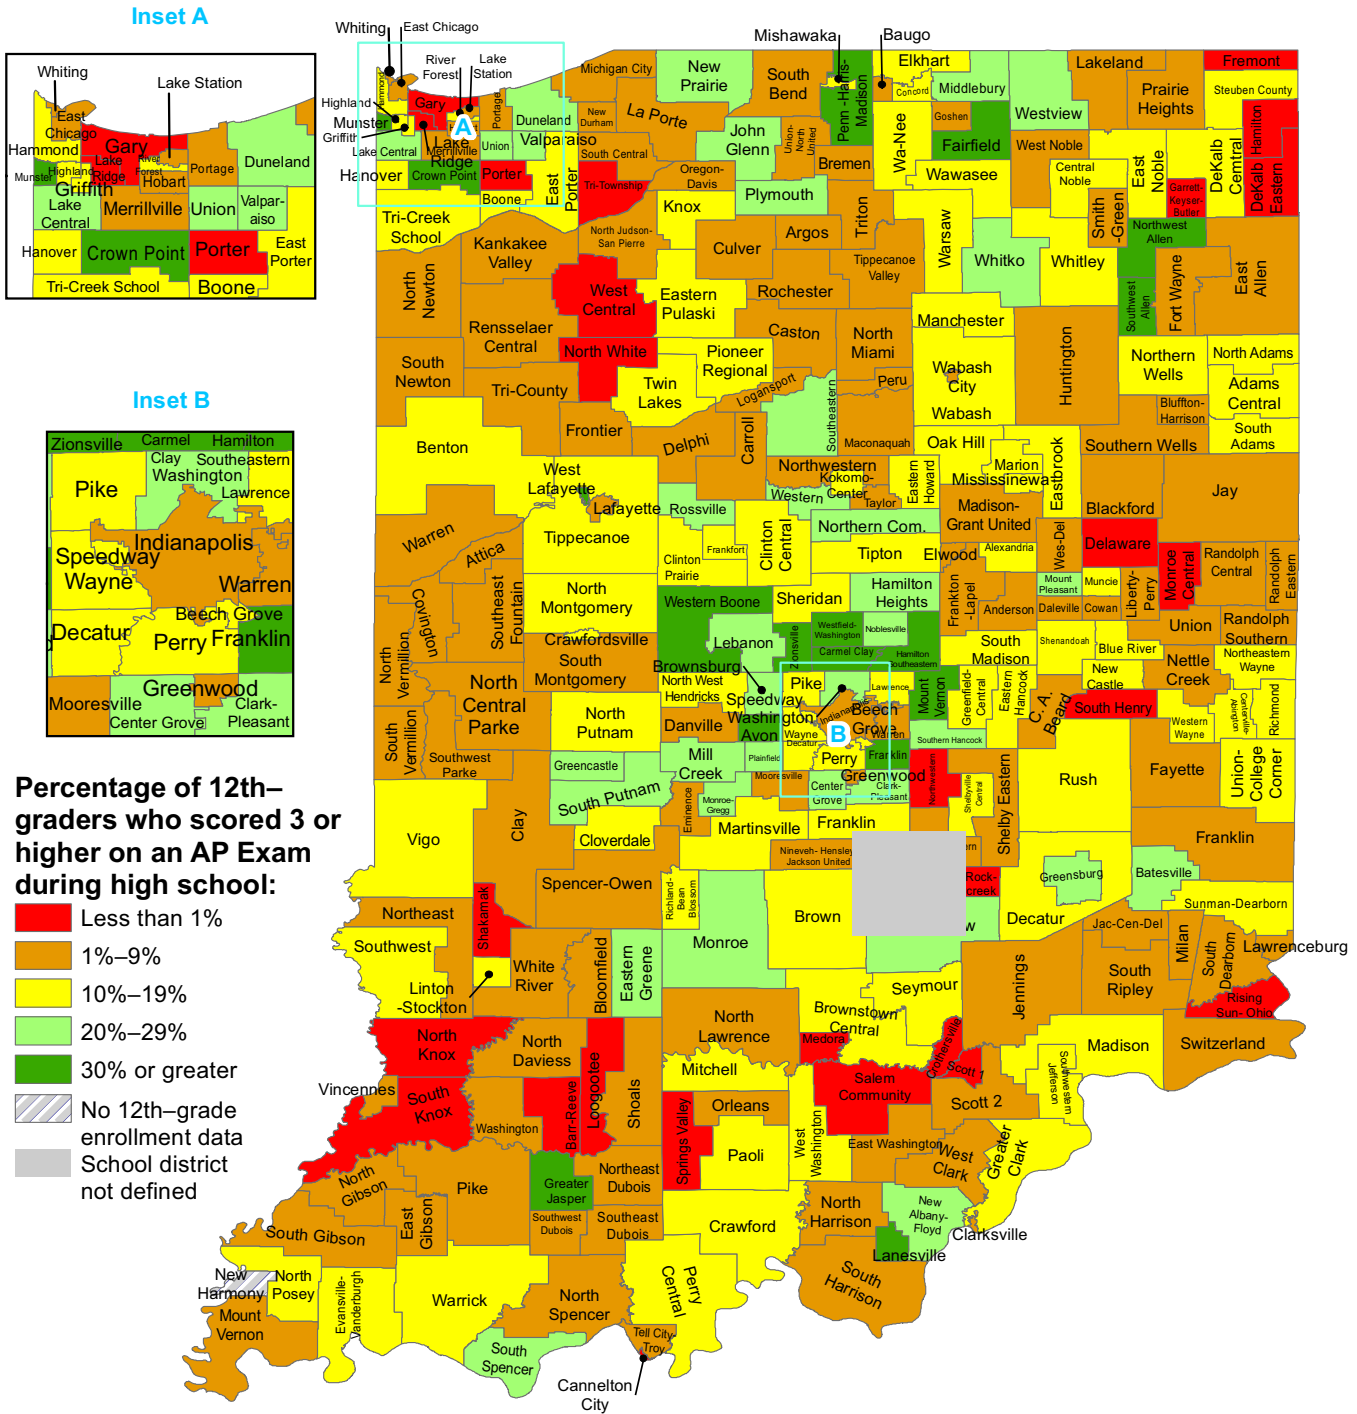

Indiana Public Schools

AP[®] Success by District: Class of 2016

Sources:

2014–15 NCES 12th-grade district enrollment, 2016 College Board AP Cohort Data, and 2013–14 Proximity School District Boundary Files.

Notes:

The most recent enrollment data available were for the 2014–15 school year. A degree of caution should be exercised when reviewing performance estimates, as data may not reflect district enrollments for the 2015–16 school year. AP cohort data represent public school students from a given graduating class who scored 3 or higher on an AP Exam during high school.