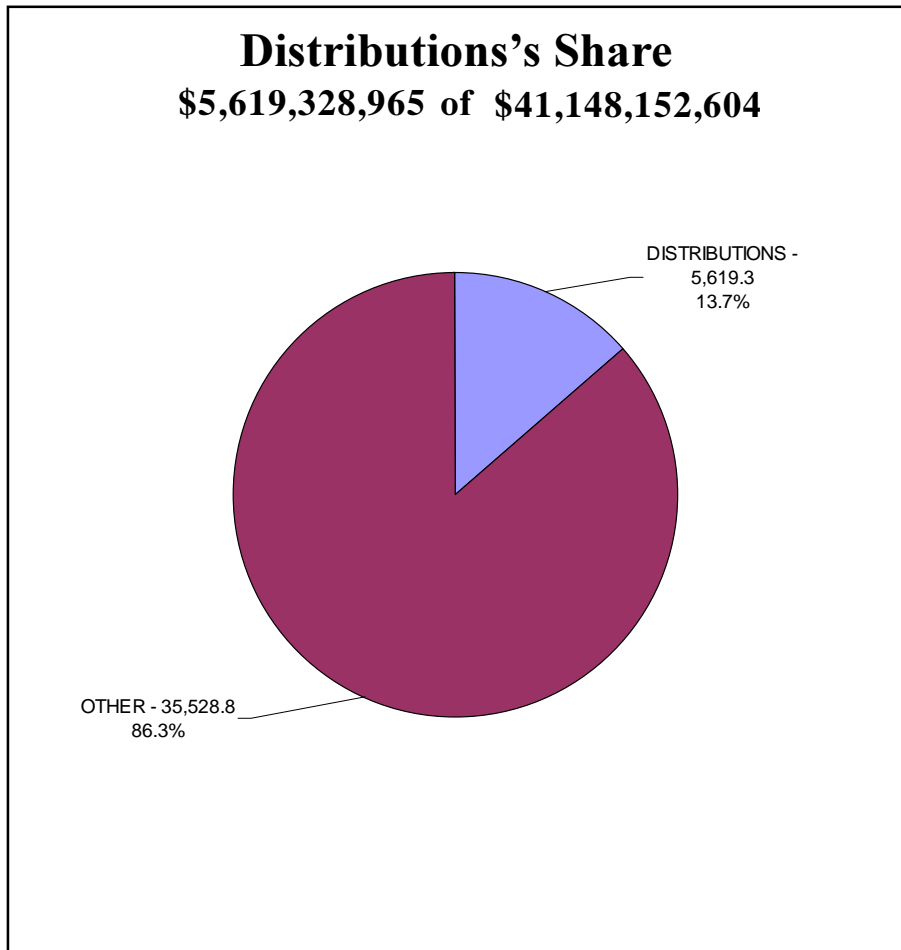

# RECOMMENDED OPERATING EXPENDITURES

## 2003-2005 Biennium

Sector Values in Millions of Dollars  
Source: Indiana State Budget Agency