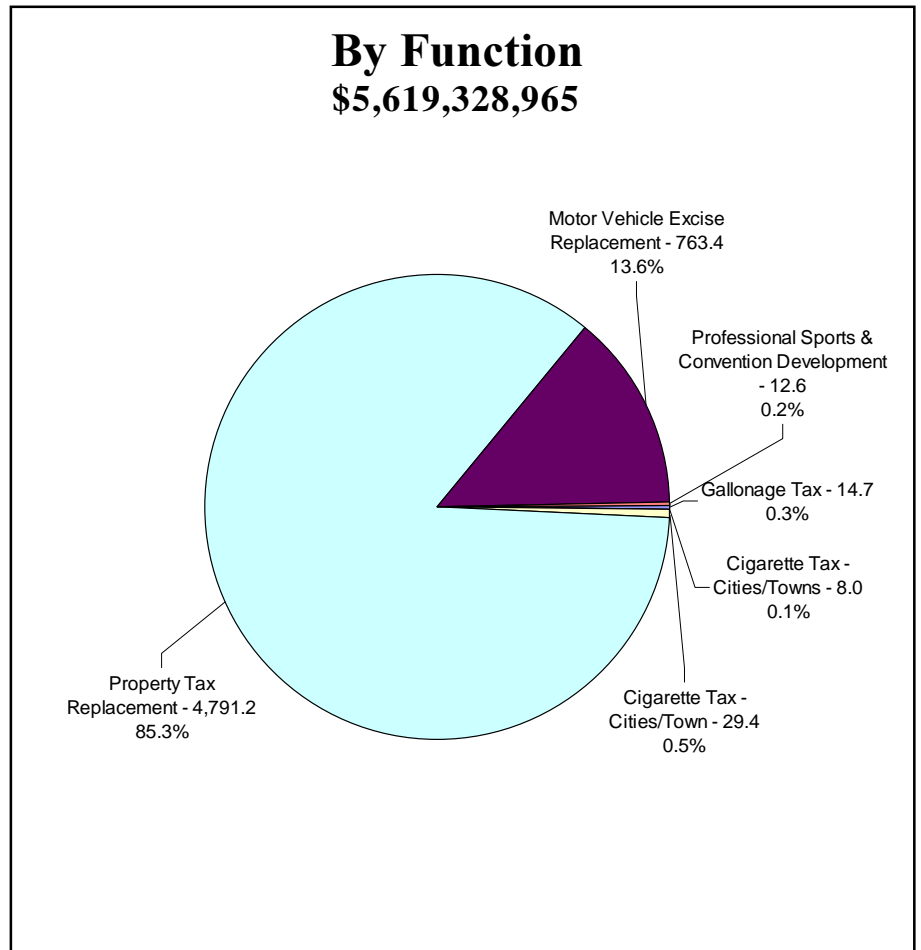

# RECOMMENDED OPERATING EXPENDITURES

## 2003-2005 Biennium

Sector Values in Millions of Dollars  
Source: Indiana State Budget Agency