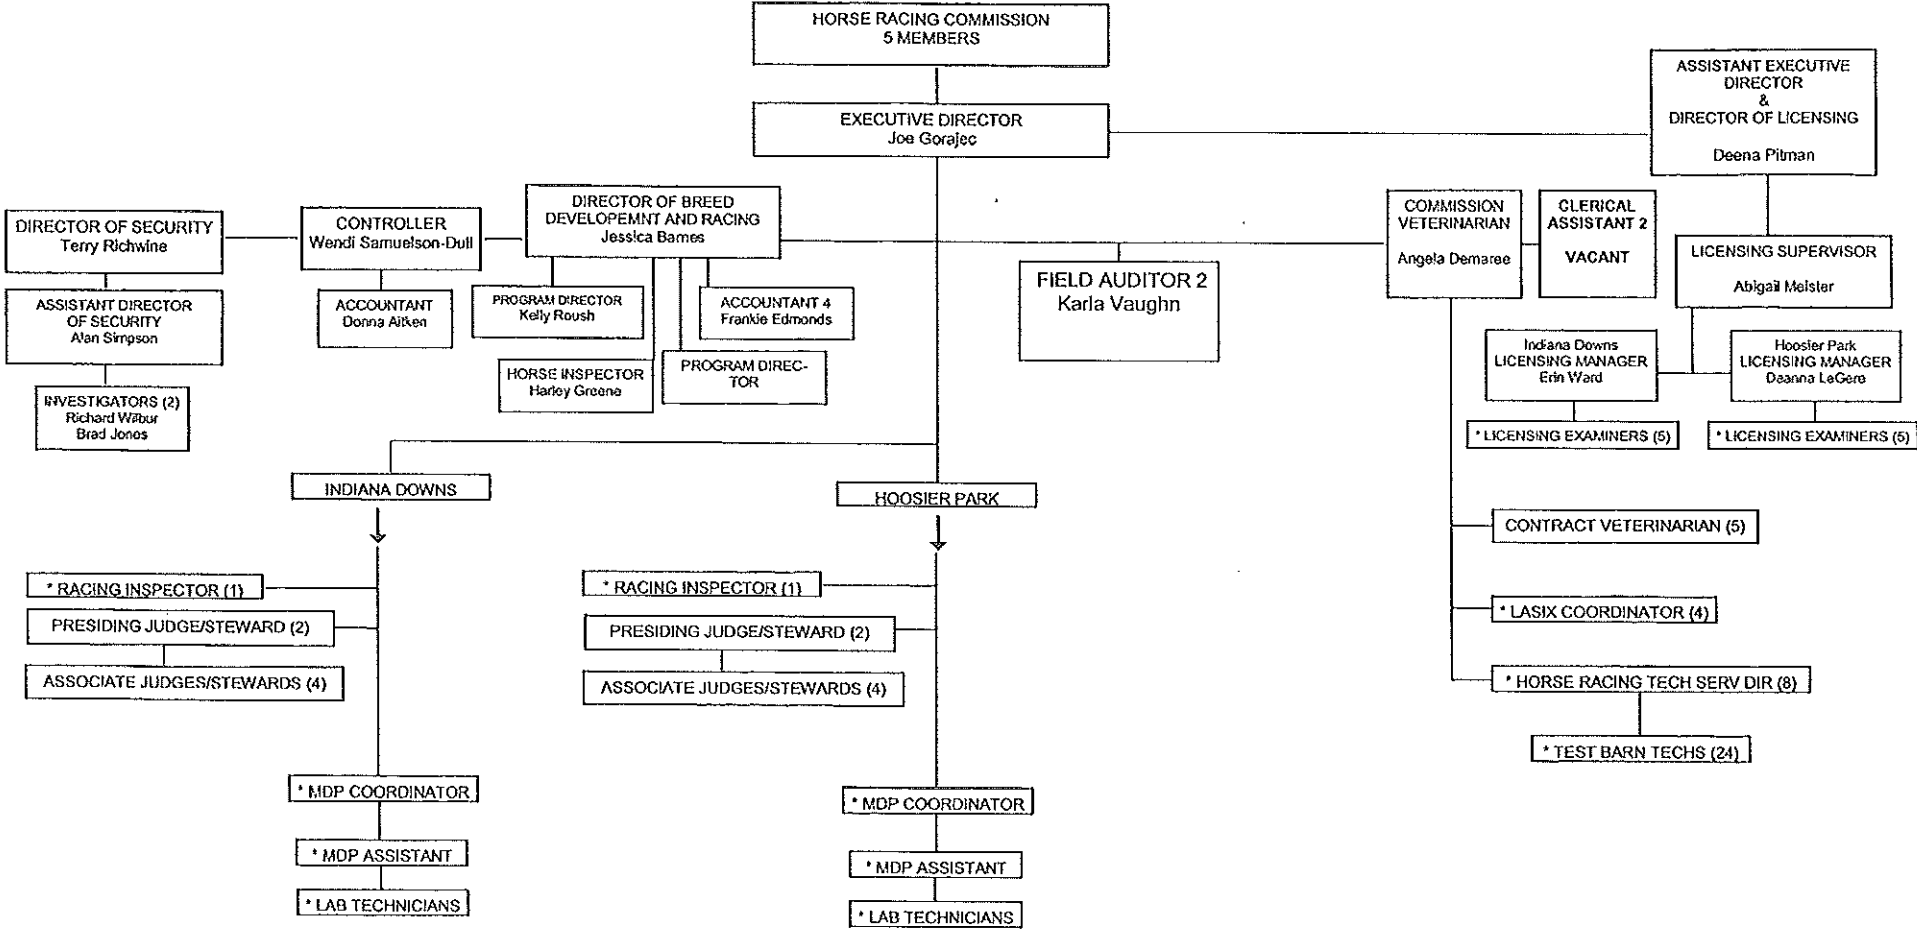

**INDIANA HORSE RACING COMMISSION
ORGANIZATIONAL CHART**

NOTE: MDP = Milkshake Detection Program

NOTE: * = Double Fill Positions