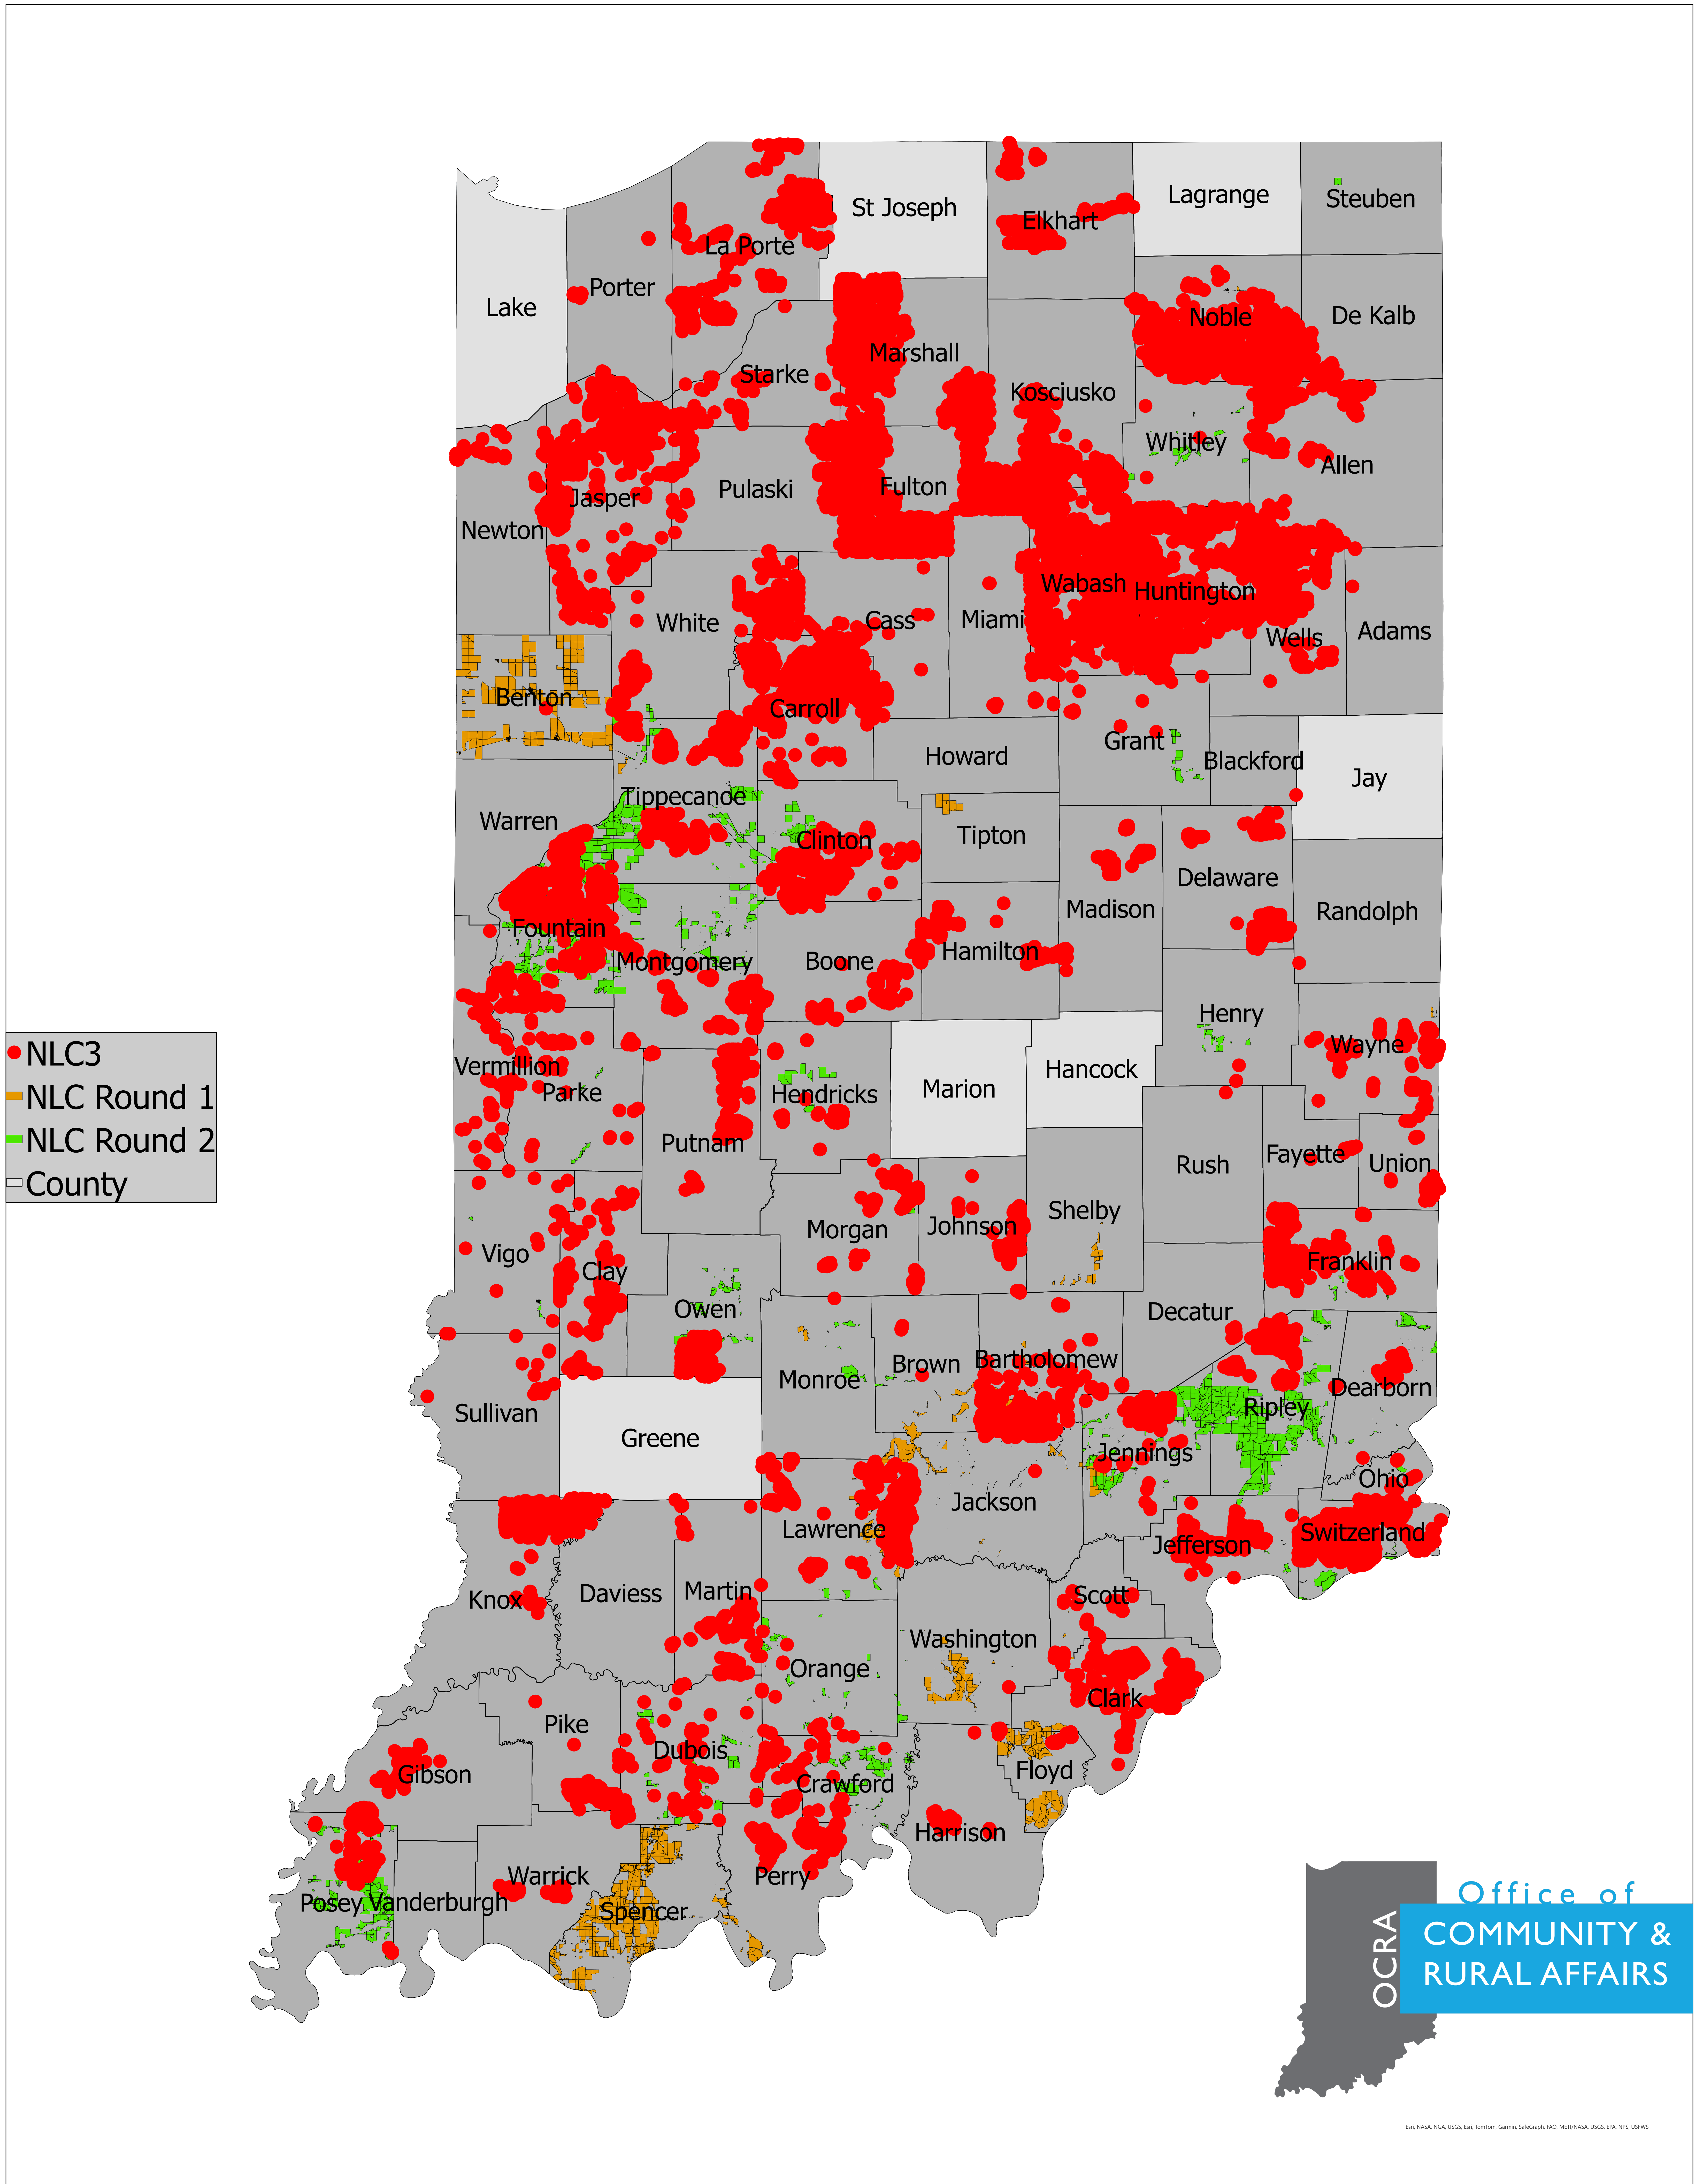

NLC 1-3 Map

OCRA Office of COMMUNITY & RURAL AFFAIRS