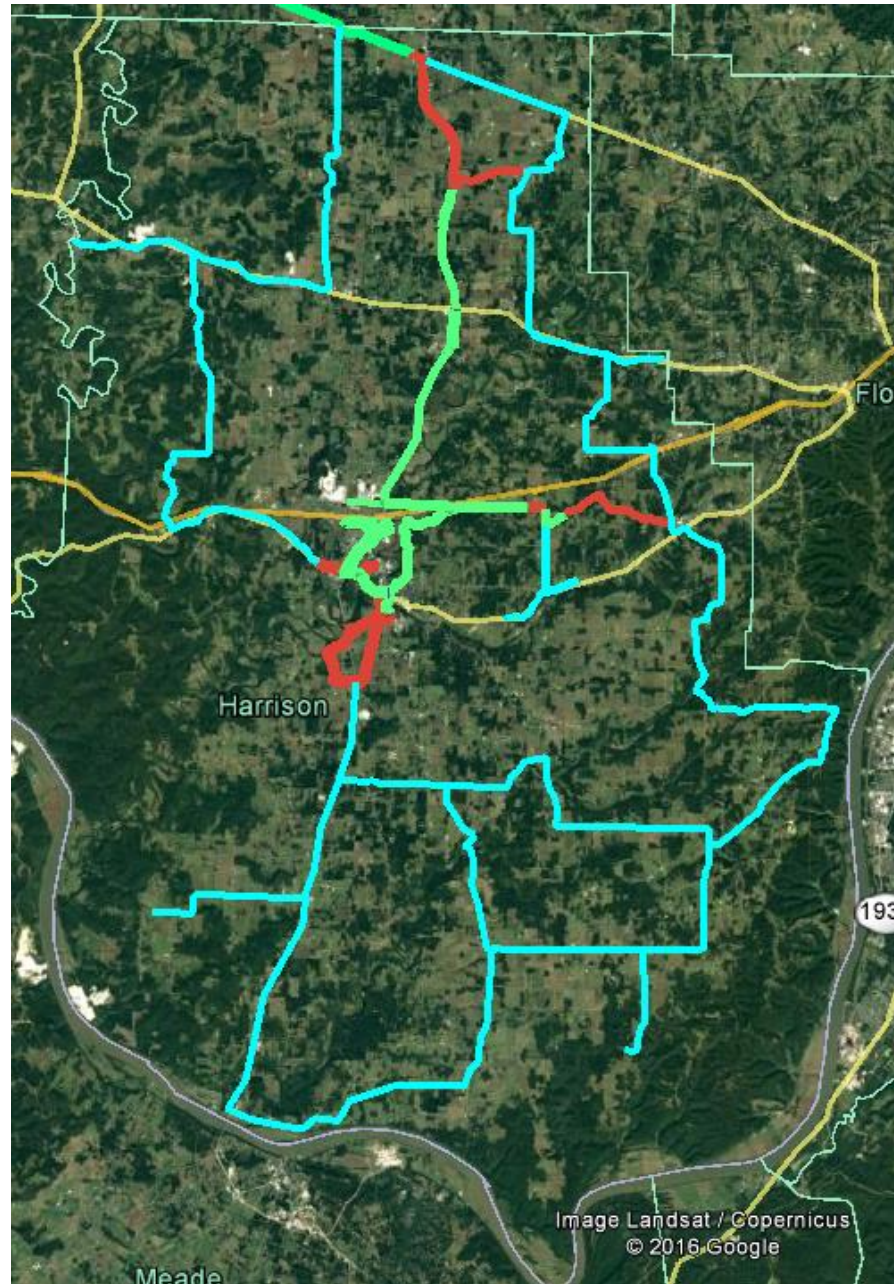

Harrison County

Mainstream Fiber Networks

Initial Mainstream Fiber Route

Phase II Proposed Project

81% of
Addresses
now have
Fiber
Access