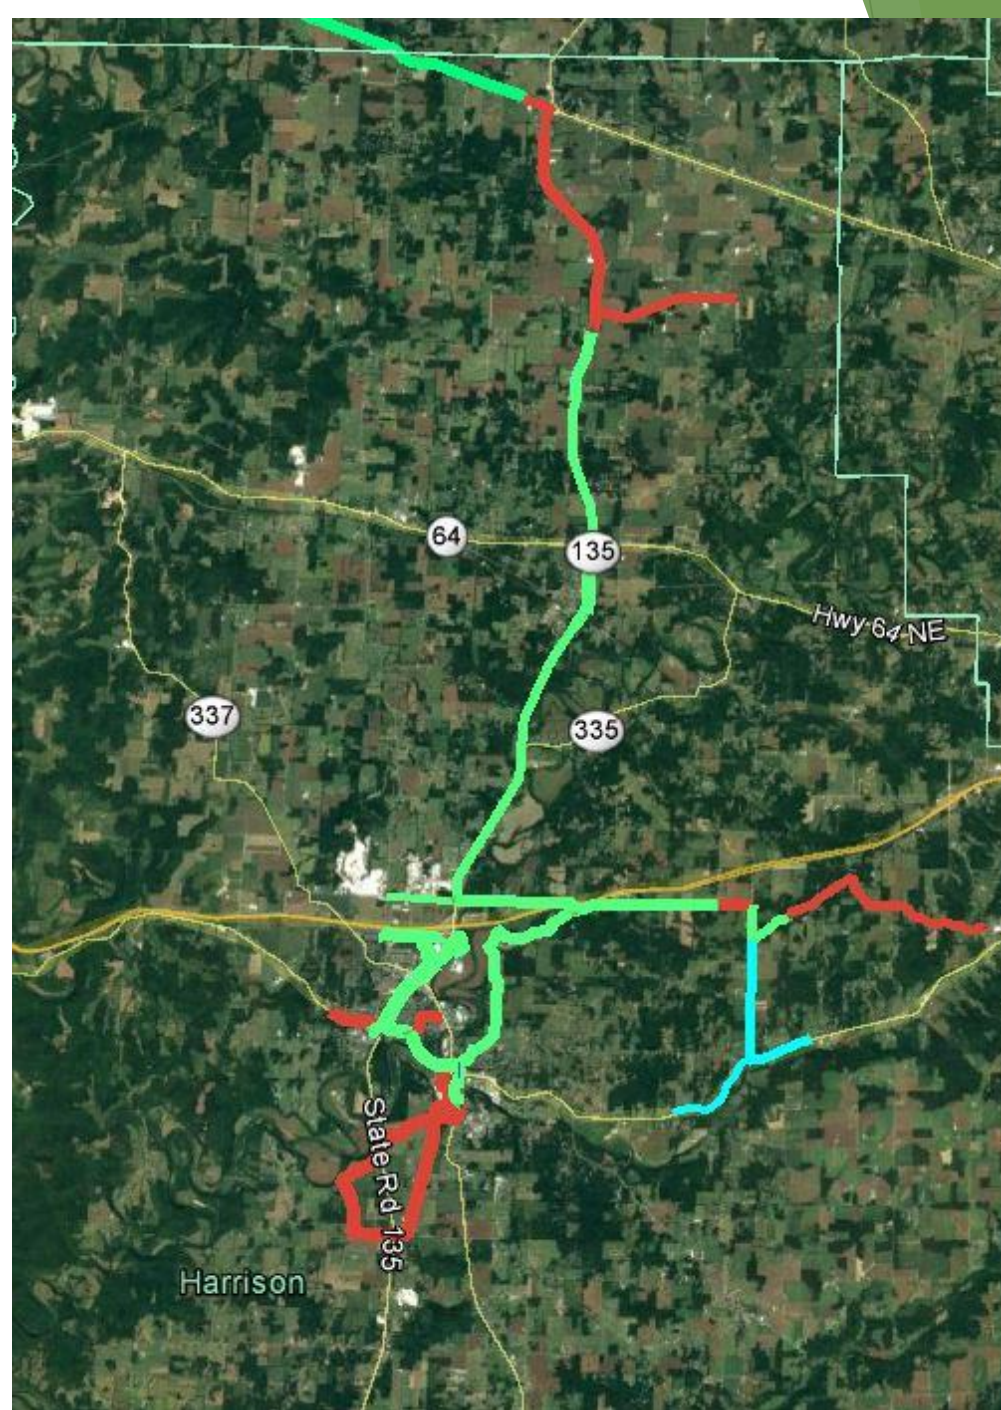

Harrison County

Mainstream Fiber Networks

Initial Mainstream Fiber Route

Phase II Proposed Project

81% of
Addresses
now have
Fiber
Access