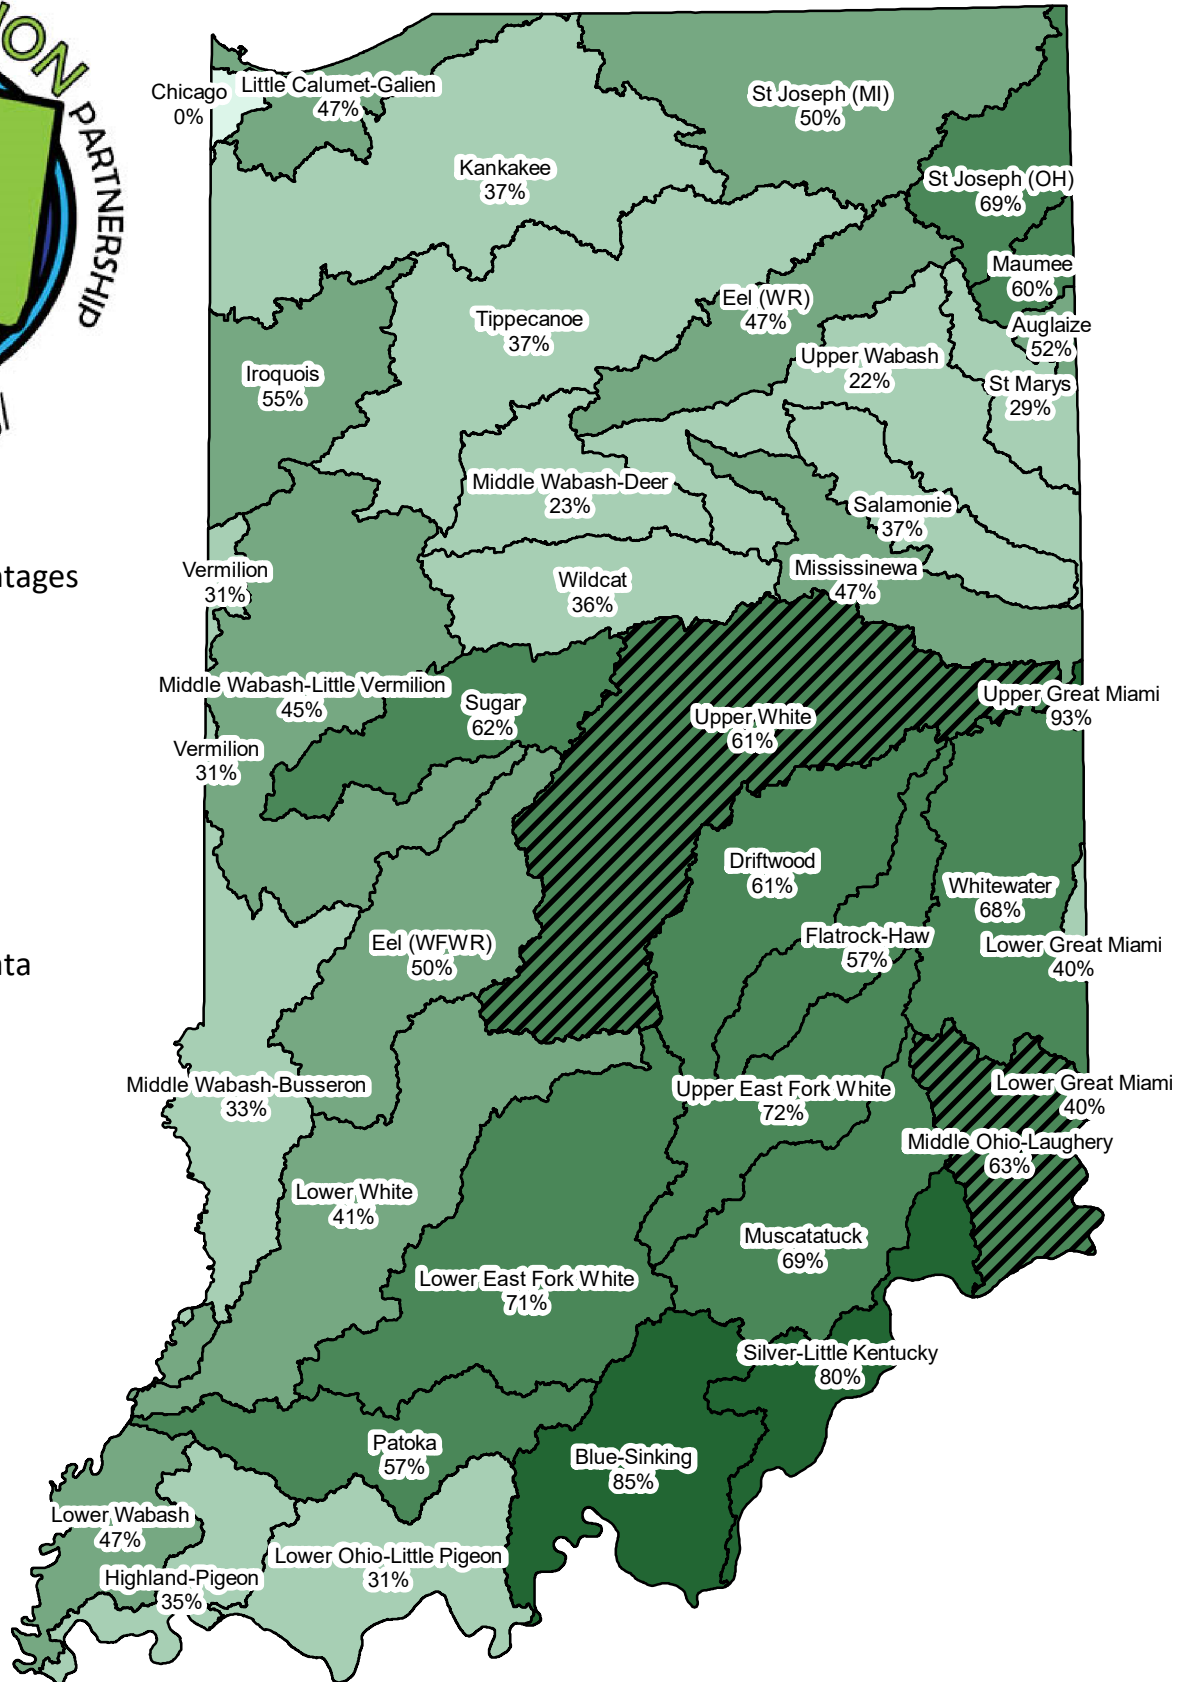

2017 Spring No-Till Soybean Percentages

No-till soybean percentages

Averages are based on the 2017 NASS Cropland Data Layers

*Windshield Surveys were conducted between March 2017 and June 2017.

Hamilton and Ohio county data are not included at this time, but will be updated in time.

Marion County does not conduct Tillage and Cover Crop Transects due to heavy urbanization.