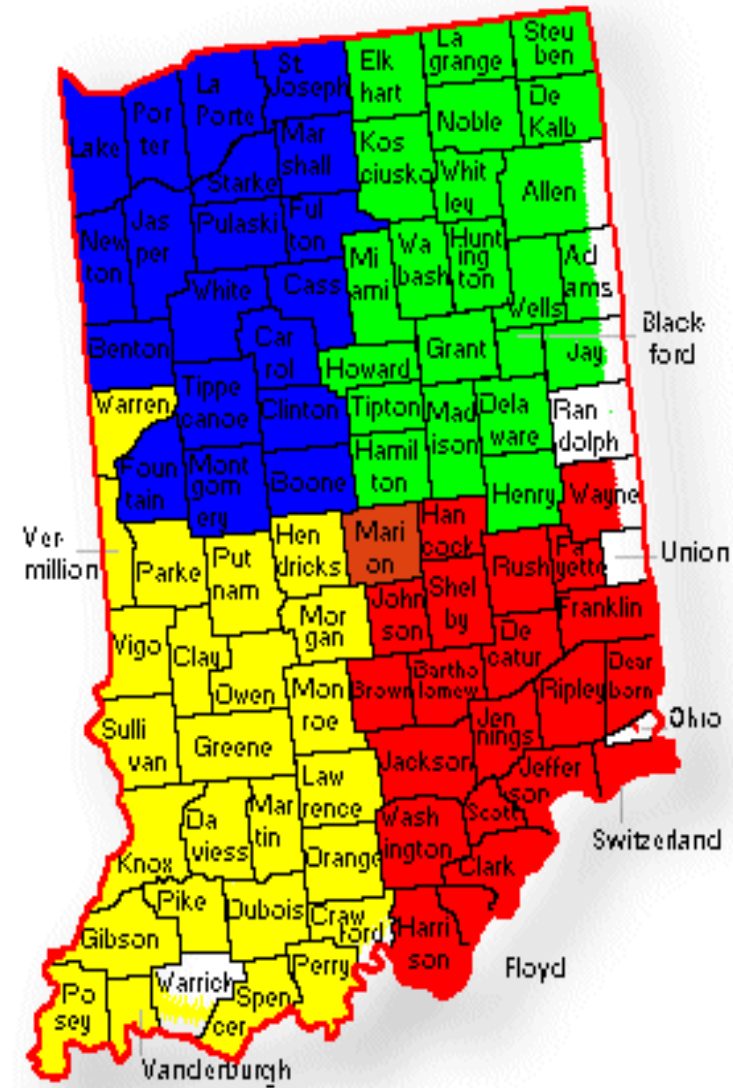

## IPDC Regions--Proposed

Region	Nbr of PDs
1	327
2	337
3	269
4	305
5	341
<b>Total</b>	<b>1579</b>

- - Region I
- - Region II
- - Region III
- - Region IV
- - Region V

# Proposed Regions

Region 1	
Benton	2
Boone	23
Carroll	8
Cass	13
Clinton	9
Fountain	9
Fulton	6
Jasper	13
Lake	76
Laporte	22
Marshall	9
Montgomery	9
Newton	5
Porter	23
Pulaski	7
St. Joseph	39
Starke	4
Tippecanoe	44
White	6
<b>Total</b>	<b>327</b>

Region 2	
Adams	5
Allen	54
Blackford	3
DeKalb	11
Delaware	25
Elkhart	26
Grant	20
Hamilton	38
Henry	7
Howard	17
Huntington	8
Jay	6
Kosciusko	21
Lagrange	2
Madison	39
Miami	8
Noble	13
Randolph	7
Steuben	8
Tipton	3
Wabash	9
Wells	1
Whitley	6
<b>Total</b>	<b>337</b>

Region 3	
Bartholomew	14
Brown	10
Clark	27
Clay	2
Dearborn	21
Decatur	8
Fayette	9
Floyd	16
Franklin	7
Hancock	23
Harrison	7
Jackson	9
Jefferson	12
Jennings	4
Johnson	33
Ohio	1
Ripley	6
Rush	6
Scott	9
Shelby	14
Switzerland	5
Washington	9
Wayne	17
<b>Total</b>	<b>269</b>