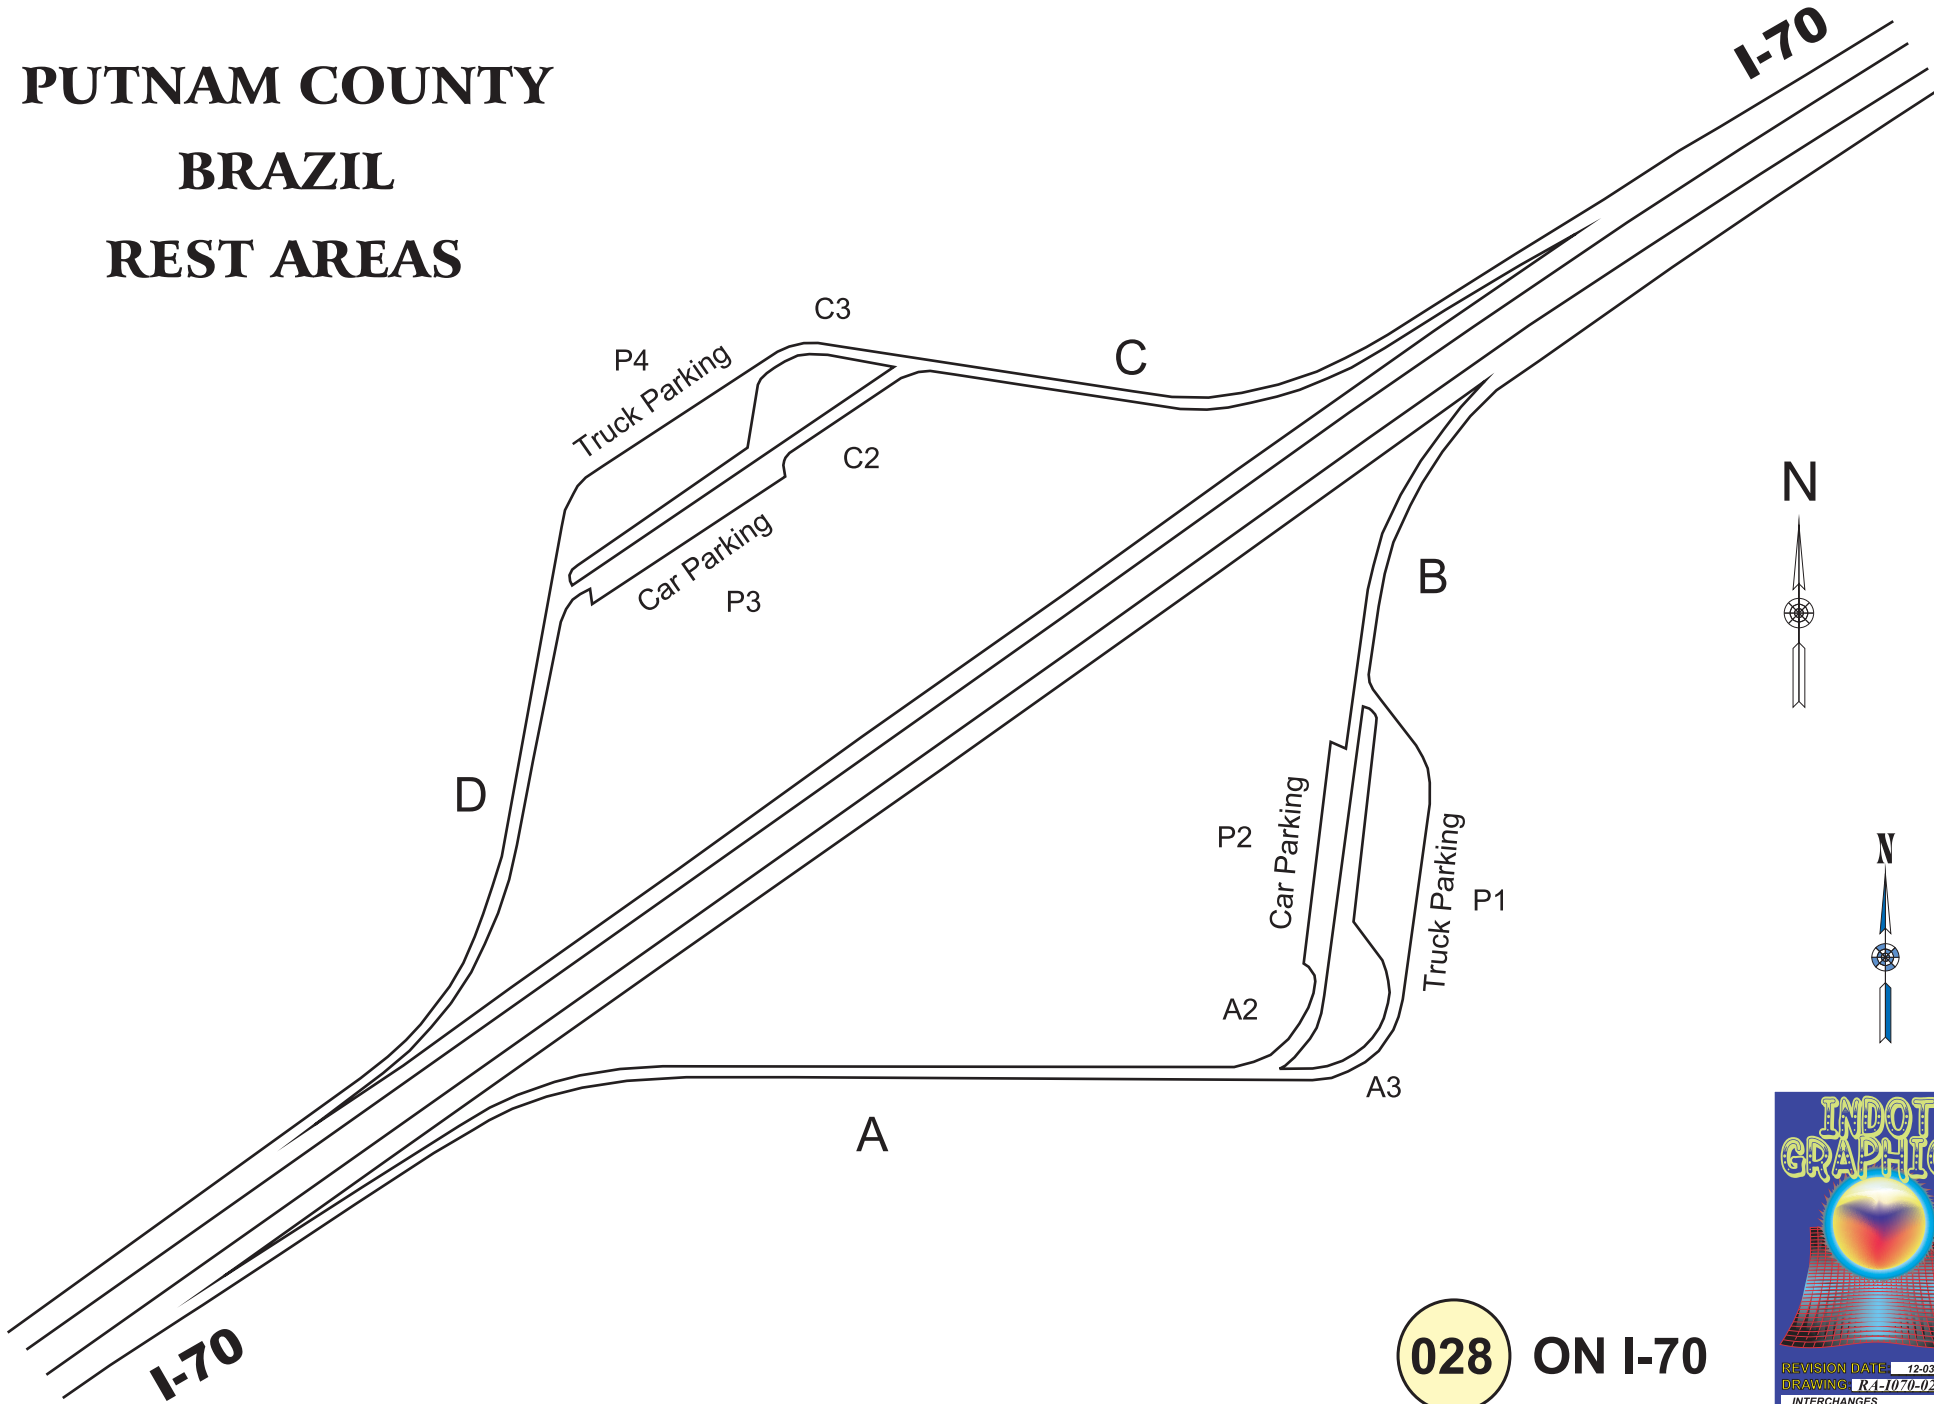

PUTNAM COUNTY BRAZIL REST AREAS

028

ON I-70

INDOT
GRAPHICS

REVISION DATE: 12-03-2007
DRAWING: RA-1070-028
INTERCHANGES
SCALE: NOT TO SCALE