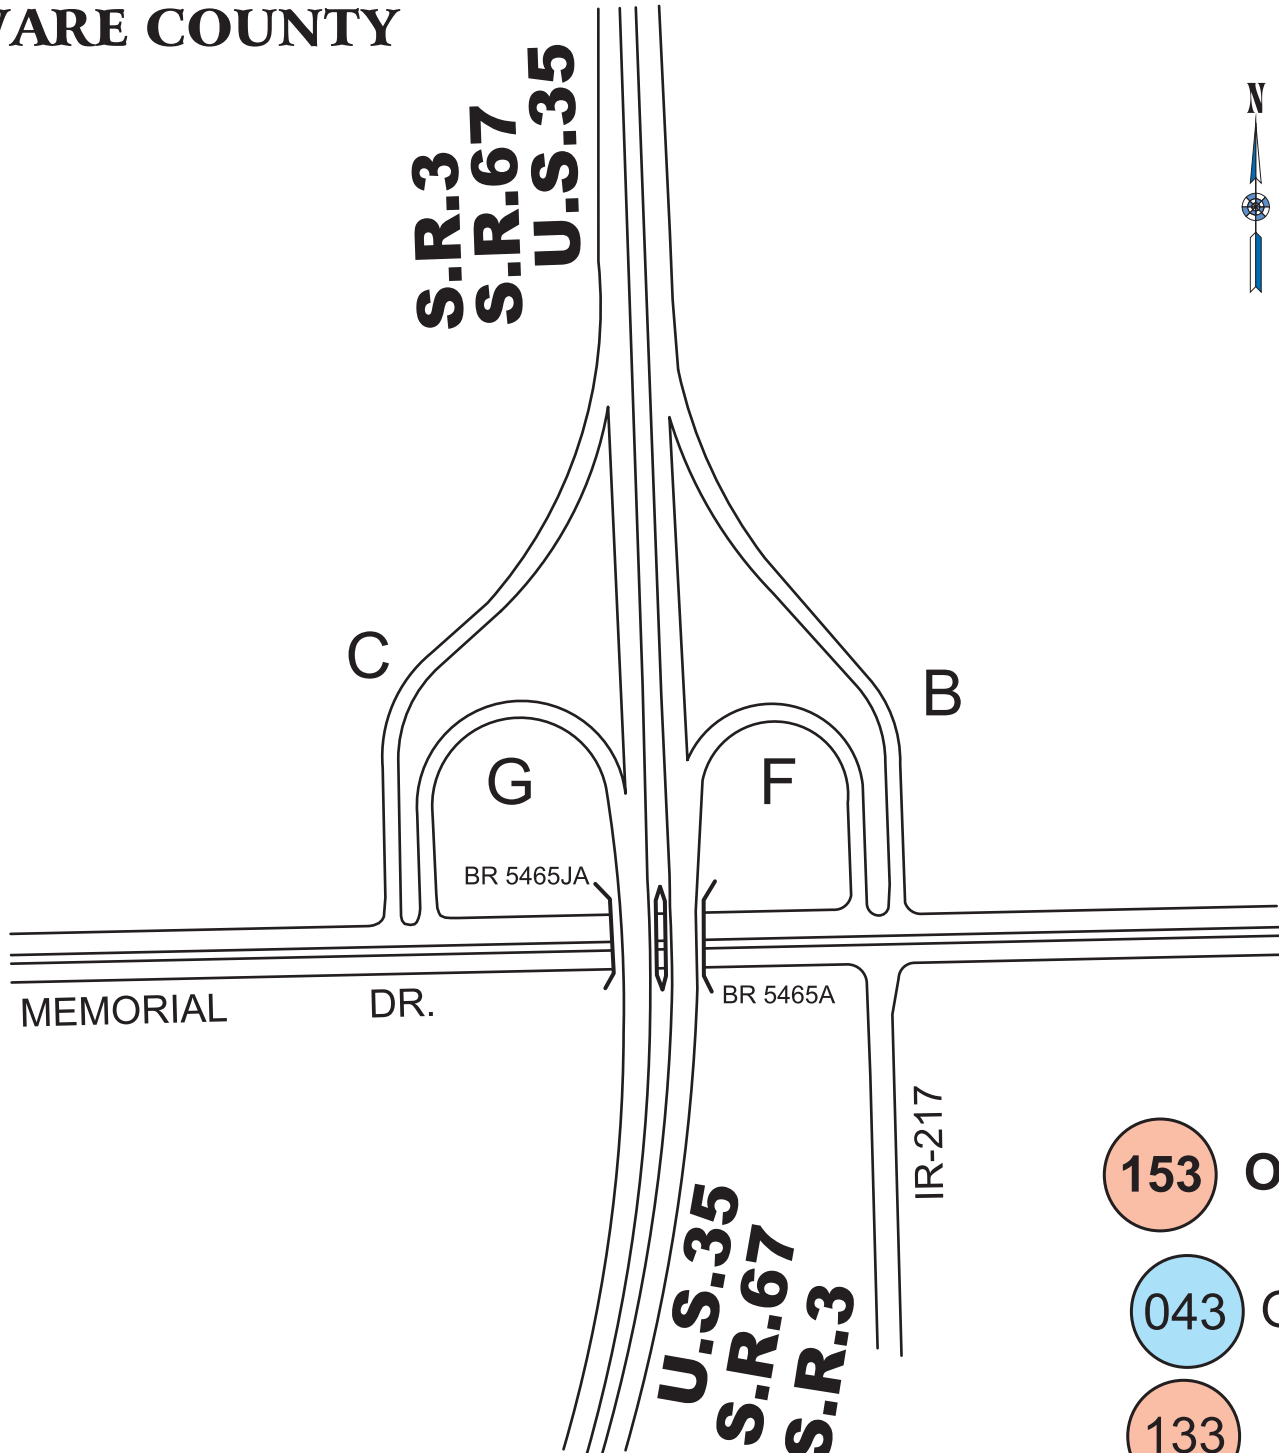

DELAWARE COUNTY

- 153 ON S.R. 67
- 043 ON U.S. 35
- 133 ON S.R. 3

INDOT
GRAPHICS

REVISION DATE: 12-03-2001
DRAWING: IC-SR-067-133
INTERCHANGES
SCALE: NOT TO SCALE