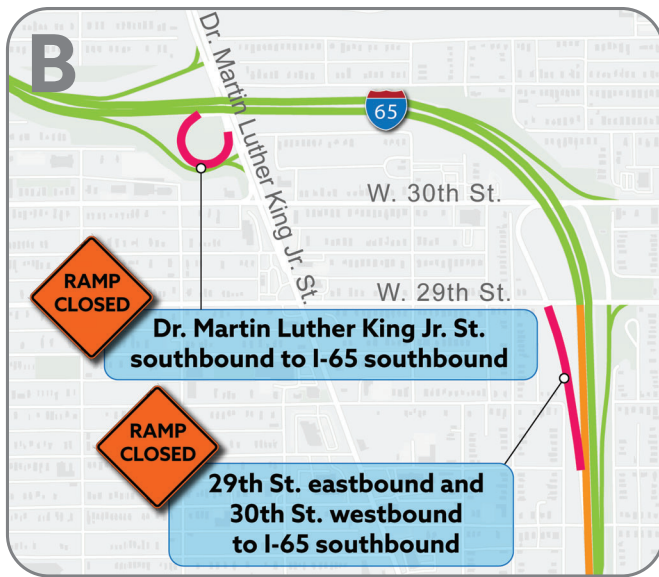

# I-65 Southbound Closure in Downtown Indianapolis

Project Location Map

**LEGEND**

- █ Lane/Ramp Closure
- █ Lane/Ramp Open
- █ Lane Restrictions