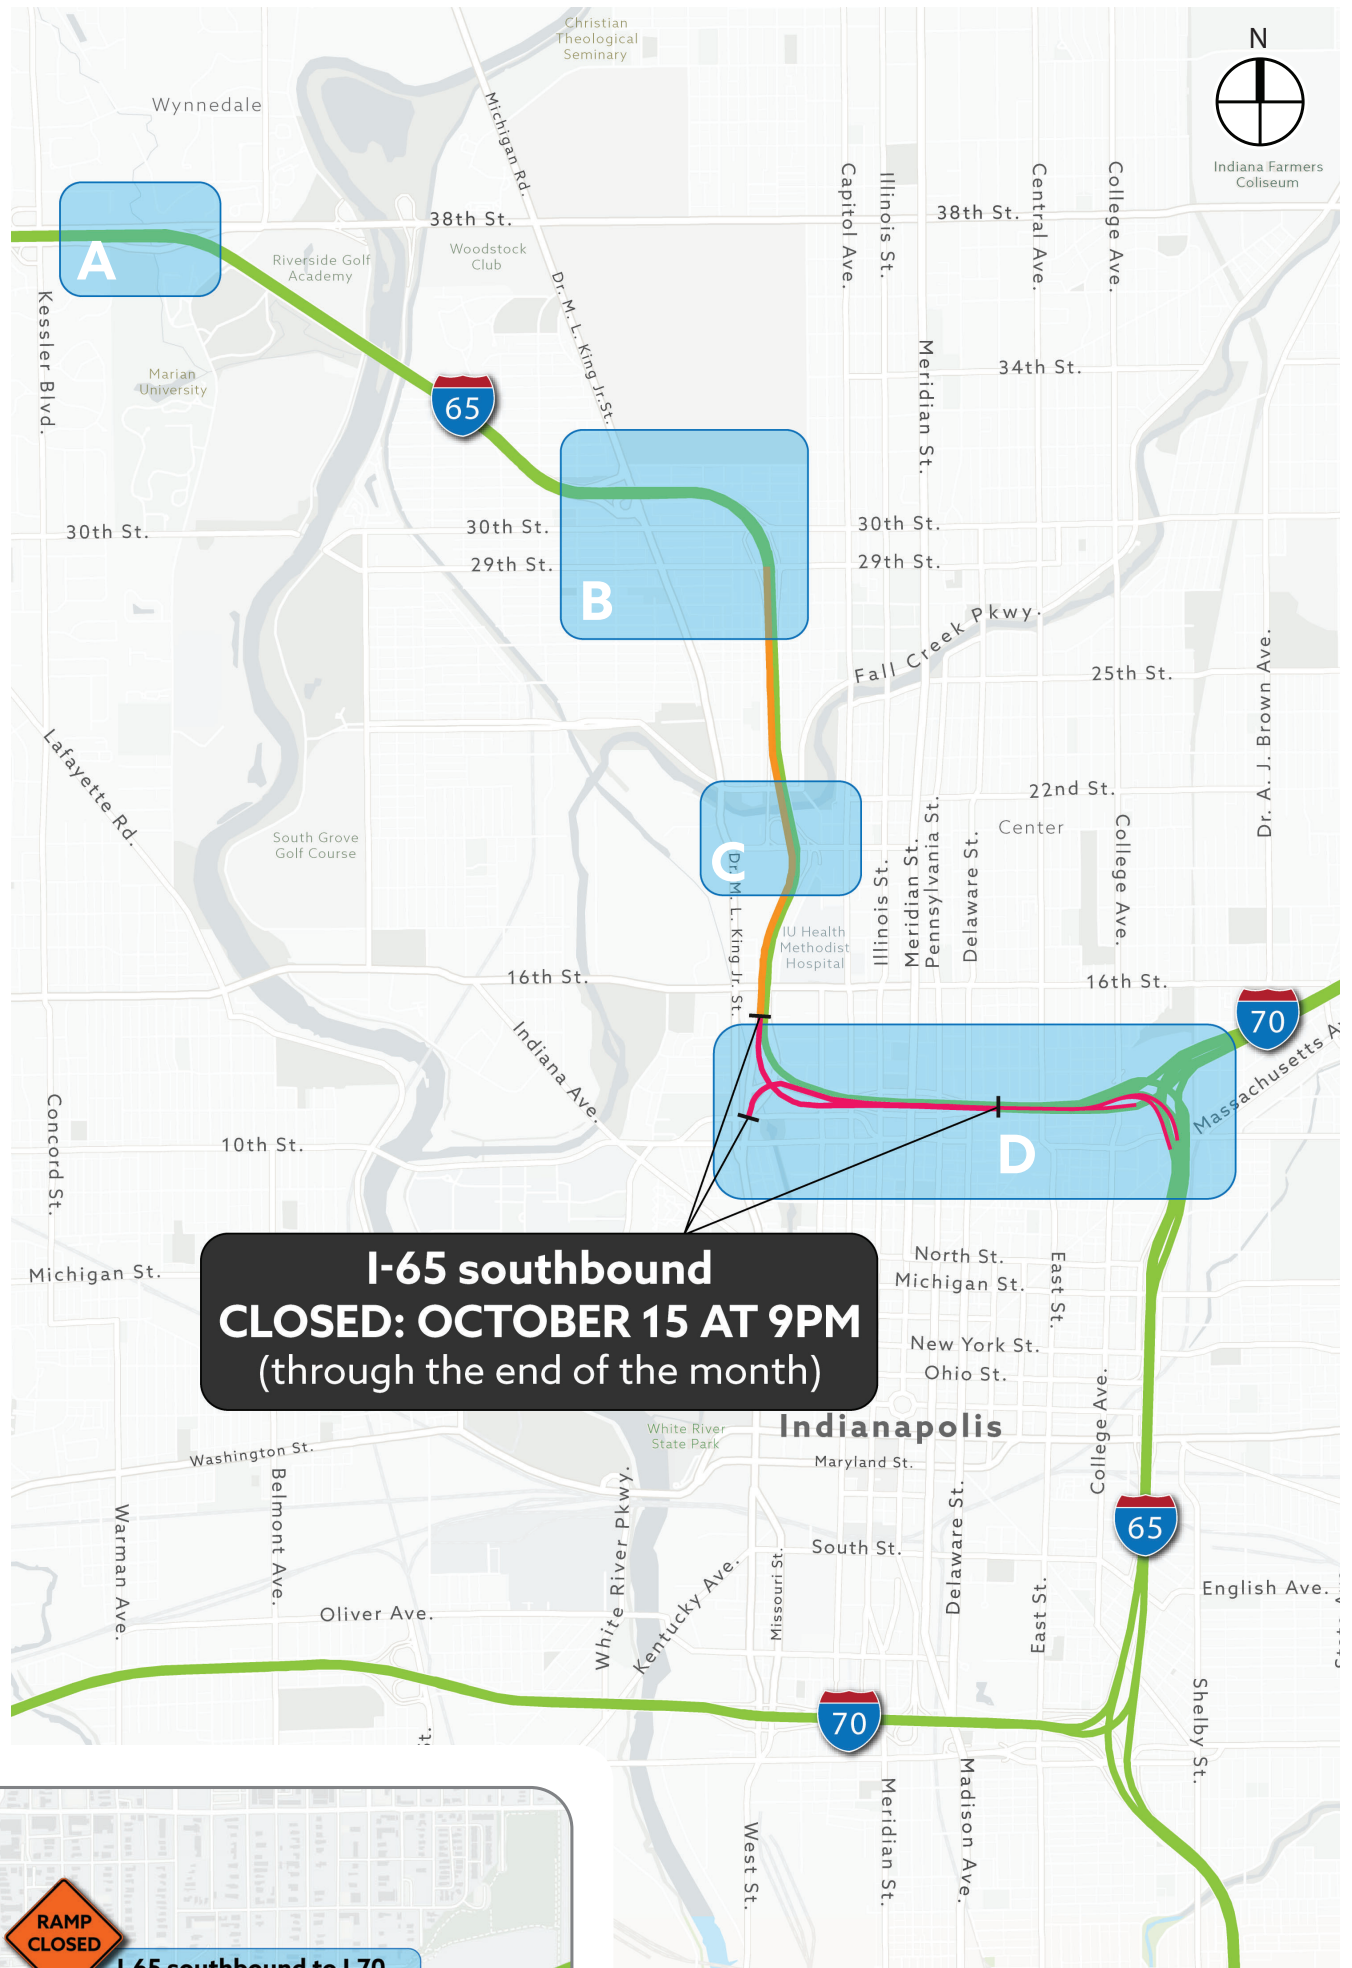

# I-65 Southbound Closure in Downtown Indianapolis

Project Location Map

**LEGEND**

- █ Lane/Ramp Closure
- █ Lane/Ramp Open
- █ Lane Restrictions