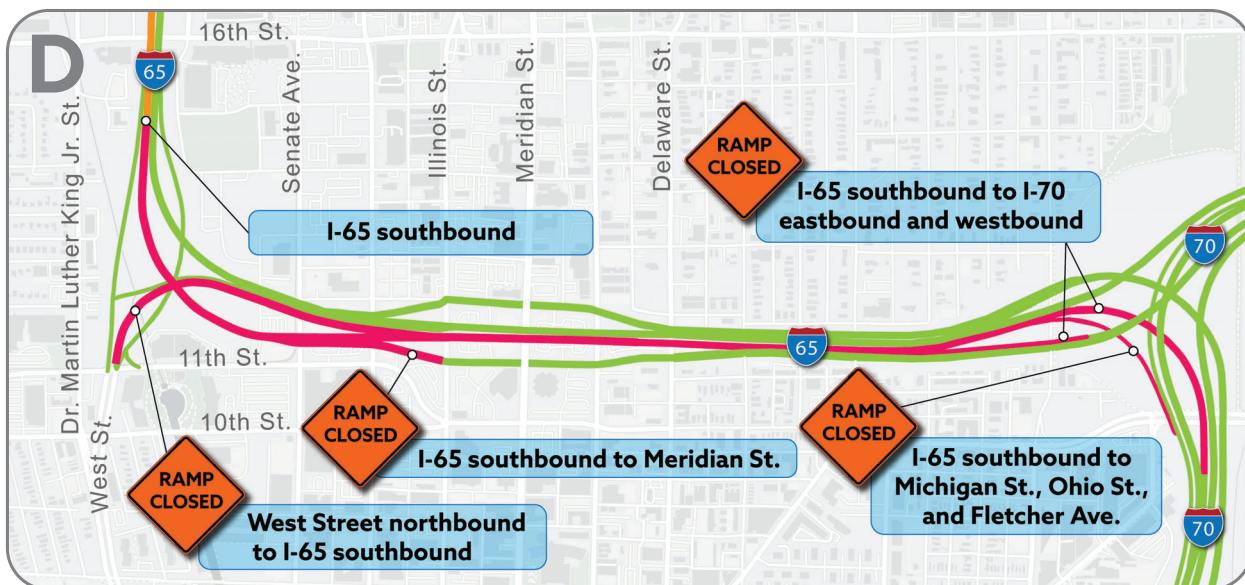

# I-65 Southbound Closure in Downtown Indianapolis

Project Location Map

**LEGEND**

- █ Lane/Ramp Closure
- █ Lane/Ramp Open
- █ Lane Restrictions