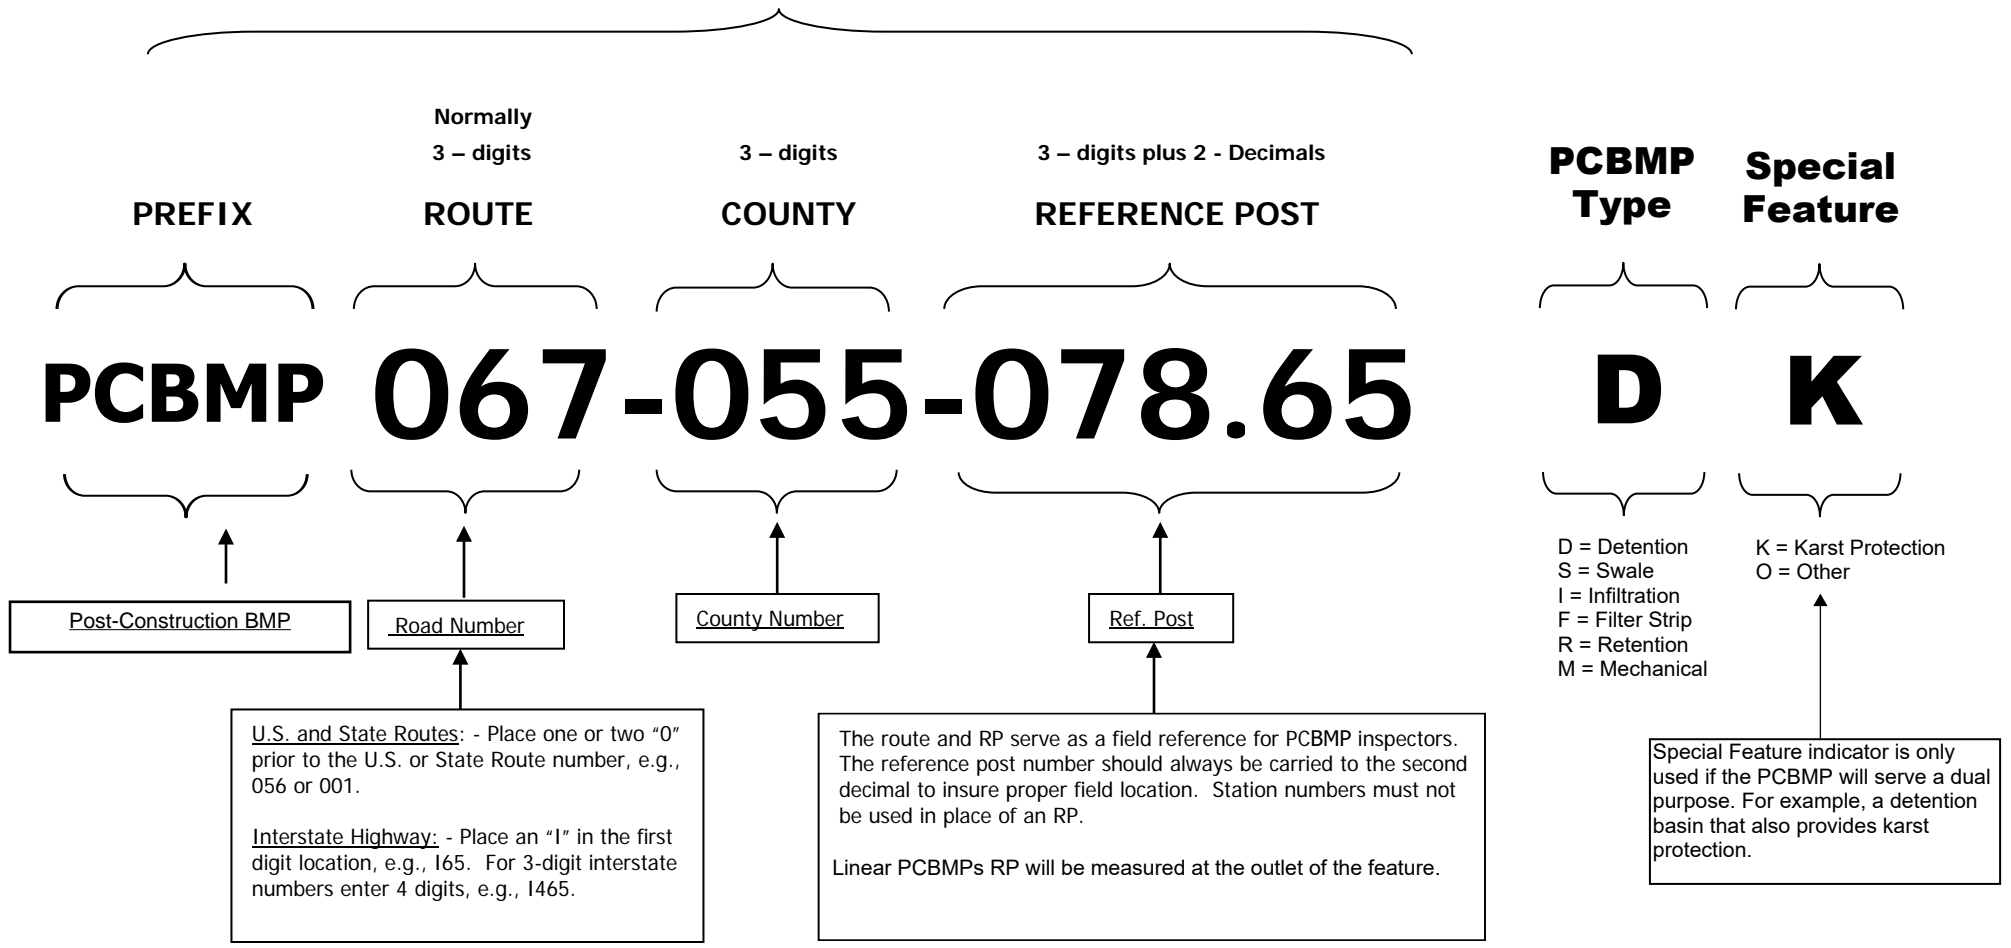

POST-CONSTRUCTION STORMWATER BMP ID NUMBER

Contact PCSM@indot.IN.gov for questions regarding PCBMP asset ID numbers

POST-CONSTRUCTION STORMWATER MANAGEMENT NUMBERING SYSTEM