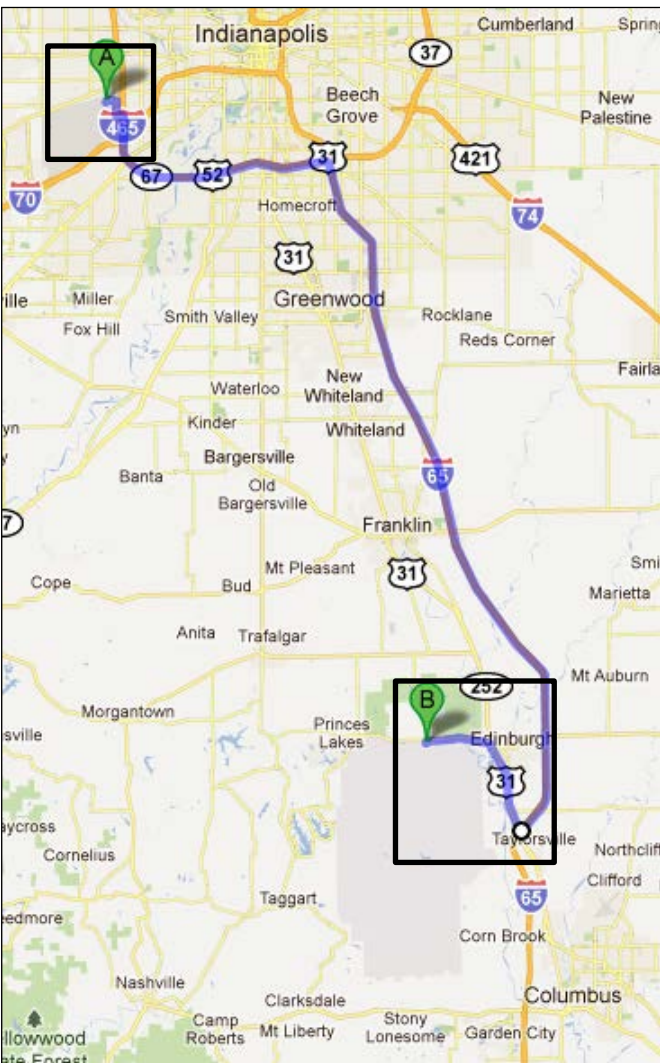

FBO at Indianapolis Airport to Camp Atterbury Driving Directions

Indianapolis International Airport Military Charter Terminal to Camp Atterbury

48 miles, 1 hour

1. Pierson Dr to High School Rd (0.5mi)
2. Turn right onto S High School Rd (0.6mi)
3. Turn left onto Sam Jones Expressway (0.2mi)
4. Merge onto I-465 S/I-74 E via the ramp to I-70 W (10.4mi)
5. Take exit 53B to merge onto I-65 S toward Louisville (30.1mi)
6. Take exit 76B to merge onto US-31 N toward Edinburgh (4mi)
7. Turn left at third stop light onto Hospital Rd (Co Rd 800 S) (2.8mi)
8. Camp Atterbury entrance on left

Indianapolis International Airport
Military Charter Terminal
6921 Pierson Drive, Indianapolis, IN 46241