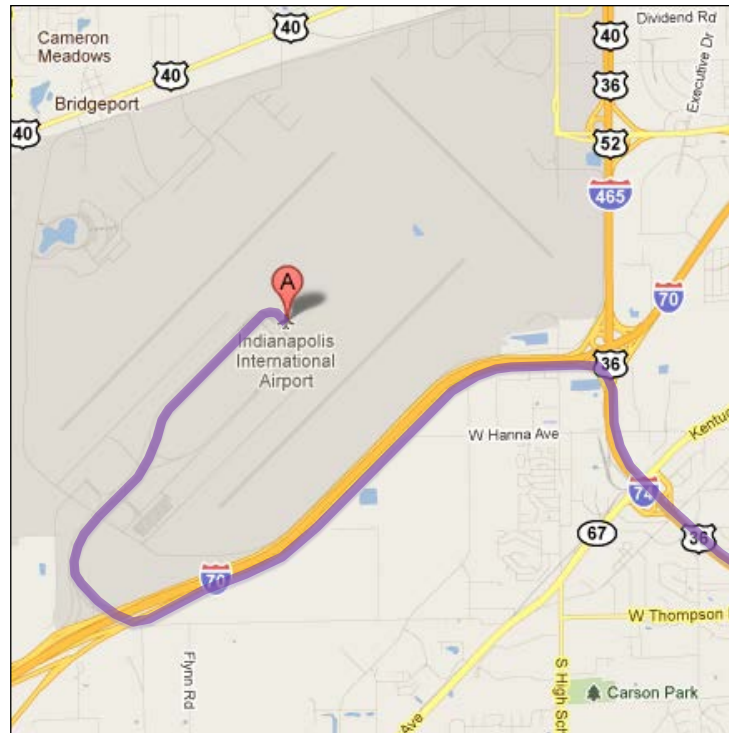

Indianapolis Airport to Camp Atterbury Driving Directions

Indianapolis International Airport

Public Terminal to Camp Atterbury

50 miles, 1 hour

1. Northwest on Col. H. Weir Cook Memorial Dr (1.9mi)
2. Take left onto ramp to I-70 E (2.9mi)
3. Merge right onto I-465 S/I-74 E (8mi)
4. Take exit 53B to merge onto I-65 S toward Louisville (30.1mi)
5. Take exit 76B to merge onto US-31 N toward Edinburgh (4mi)
6. Turn left at third stop light onto Hospital Rd (Co Rd 800 S) (2.8mi)
7. Camp Atterbury entrance on left

Indianapolis International Airport

7800 Col. H. Weir Cook Memorial Drive

Indianapolis, IN 46241

Camp Atterbury

Hospital Road (Co Rd 800 S)

Edinburgh, IN 46124

FBO at Indianapolis Airport to Camp Atterbury Driving Directions

Indianapolis International Airport Military Charter Terminal to Camp Atterbury

48 miles, 1 hour

1. Pierson Dr to High School Rd (0.5mi)
2. Turn right onto S High School Rd (0.6mi)
3. Turn left onto Sam Jones Expressway (0.2mi)
4. Merge onto I-465 S/I-74 E via the ramp to I-70 W (10.4mi)
5. Take exit 53B to merge onto I-65 S toward Louisville (30.1mi)
6. Take exit 76B to merge onto US-31 N toward Edinburgh (4mi)
7. Turn left at third stop light onto Hospital Rd (Co Rd 800 S) (2.8mi)
8. Camp Atterbury entrance on left