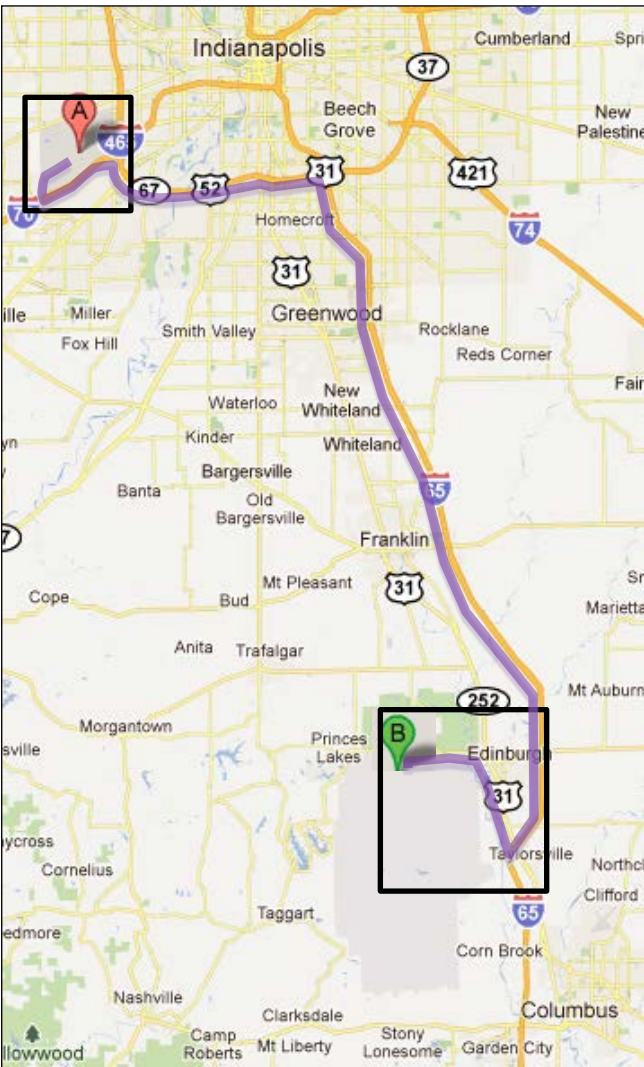

Indianapolis Airport to Camp Atterbury Driving Directions

Indianapolis International Airport

Public Terminal to Camp Atterbury

50 miles, 1 hour

1. Northwest on Col. H. Weir Cook Memorial Dr (1.9mi)
2. Take left onto ramp to I-70 E (2.9mi)
3. Merge right onto I-465 S/I-74 E (8mi)
4. Take exit 53B to merge onto I-65 S toward Louisville (30.1mi)
5. Take exit 76B to merge onto US-31 N toward Edinburgh (4mi)
6. Turn left at third stop light onto Hospital Rd (Co Rd 800 S) (2.8mi)
7. Camp Atterbury entrance on left

Indianapolis International Airport

7800 Col. H. Weir Cook Memorial Drive

Indianapolis, IN 46241

Camp Atterbury

Hospital Road (Co Rd 800 S)

Edinburgh, IN 46124

FBO at Indianapolis Airport to Camp Atterbury Driving Directions

Indianapolis International Airport Military Charter Terminal to Camp Atterbury

48 miles, 1 hour

1. Pierson Dr to High School Rd (0.5mi)
2. Turn right onto S High School Rd (0.6mi)
3. Turn left onto Sam Jones Expressway (0.2mi)
4. Merge onto I-465 S/I-74 E via the ramp to I-70 W (10.4mi)
5. Take exit 53B to merge onto I-65 S toward Louisville (30.1mi)
6. Take exit 76B to merge onto US-31 N toward Edinburgh (4mi)
7. Turn left at third stop light onto Hospital Rd (Co Rd 800 S) (2.8mi)
8. Camp Atterbury entrance on left

Indianapolis International Airport
Military Charter Terminal
6921 Pierson Drive, Indianapolis, IN 46241

Camp Atterbury
Hospital Road (Co Rd 800 S)
Edinburgh, IN 46124