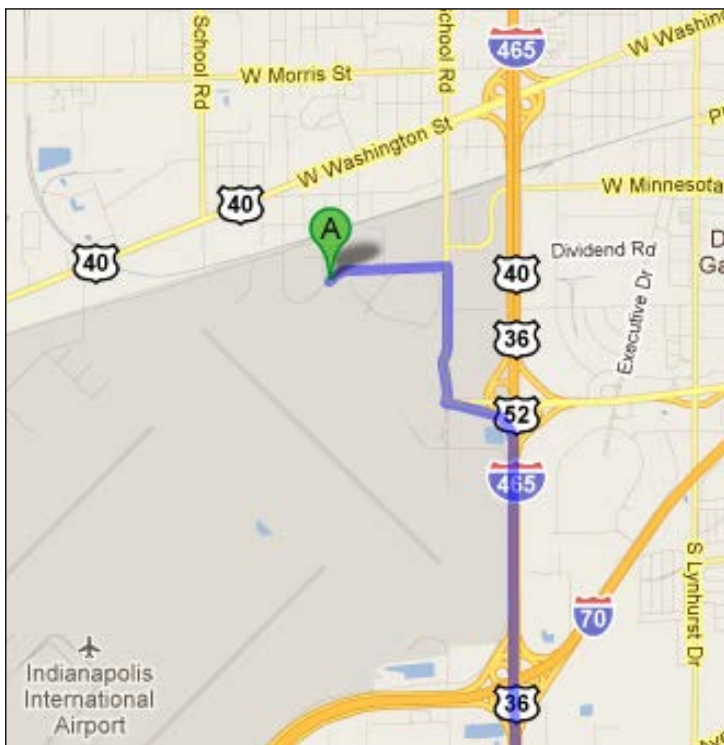

Indianapolis Airport to Camp Atterbury Driving Directions

Indianapolis International Airport

Public Terminal to Camp Atterbury

50 miles, 1 hour

1. Northwest on Col. H. Weir Cook Memorial Dr (1.9mi)
2. Take left onto ramp to I-70 E (2.9mi)
3. Merge right onto I-465 S/I-74 E (8mi)
4. Take exit 53B to merge onto I-65 S toward Louisville (30.1mi)
5. Take exit 76B to merge onto US-31 N toward Edinburgh (4mi)
6. Turn left at third stop light onto Hospital Rd (Co Rd 800 S) (2.8mi)
7. Camp Atterbury entrance on left

Indianapolis International Airport

7800 Col. H. Weir Cook Memorial Drive

Indianapolis, IN 46241

Camp Atterbury

Hospital Road (Co Rd 800 S)

Edinburgh, IN 46124

FBO at Indianapolis Airport to Camp Atterbury Driving Directions

Indianapolis International Airport Military Charter Terminal to Camp Atterbury

48 miles, 1 hour

1. Pierson Dr to High School Rd (0.5mi)
2. Turn right onto S High School Rd (0.6mi)
3. Turn left onto Sam Jones Expressway (0.2mi)
4. Merge onto I-465 S/I-74 E via the ramp to I-70 W (10.4mi)
5. Take exit 53B to merge onto I-65 S toward Louisville (30.1mi)
6. Take exit 76B to merge onto US-31 N toward Edinburgh (4mi)
7. Turn left at third stop light onto Hospital Rd (Co Rd 800 S) (2.8mi)
8. Camp Atterbury entrance on left

Indianapolis International Airport
Military Charter Terminal
6921 Pierson Drive, Indianapolis, IN 46241

Camp Atterbury
Hospital Road (Co Rd 800 S)
Edinburgh, IN 46124