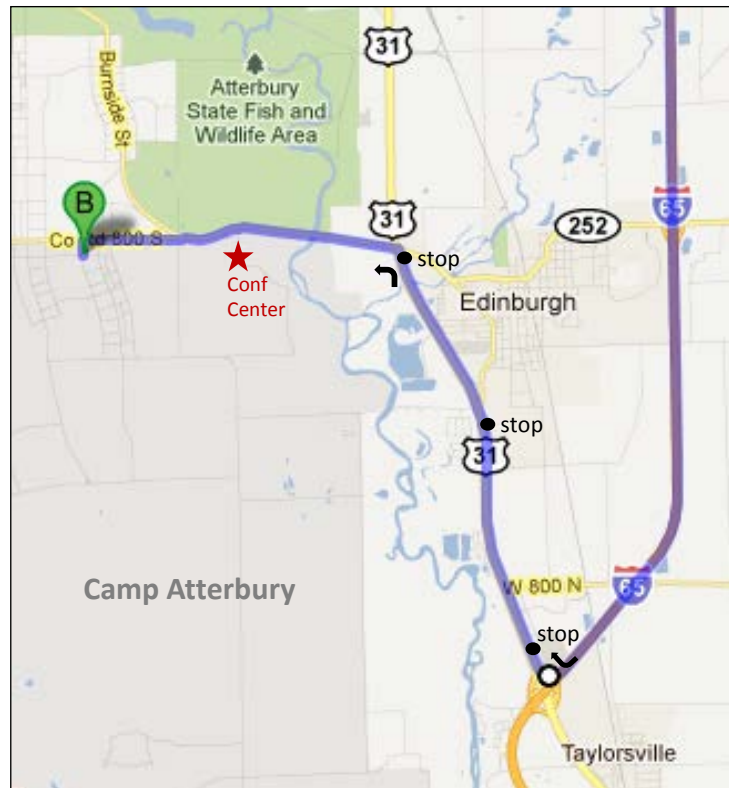

Indianapolis Airport to Camp Atterbury Driving Directions

Indianapolis International Airport

Public Terminal to Camp Atterbury

50 miles, 1 hour

1. Northwest on Col. H. Weir Cook Memorial Dr (1.9mi)
2. Take left onto ramp to I-70 E (2.9mi)
3. Merge right onto I-465 S/I-74 E (8mi)
4. Take exit 53B to merge onto I-65 S toward Louisville (30.1mi)
5. Take exit 76B to merge onto US-31 N toward Edinburgh (4mi)
6. Turn left at third stop light onto Hospital Rd (Co Rd 800 S) (2.8mi)
7. Camp Atterbury entrance on left

Indianapolis International Airport

7800 Col. H. Weir Cook Memorial Drive

Indianapolis, IN 46241

Camp Atterbury

Hospital Road (Co Rd 800 S)

Edinburgh, IN 46124

FBO at Indianapolis Airport to Camp Atterbury Driving Directions

Indianapolis International Airport Military Charter Terminal to Camp Atterbury

48 miles, 1 hour

1. Pierson Dr to High School Rd (0.5mi)
2. Turn right onto S High School Rd (0.6mi)
3. Turn left onto Sam Jones Expressway (0.2mi)
4. Merge onto I-465 S/I-74 E via the ramp to I-70 W (10.4mi)
5. Take exit 53B to merge onto I-65 S toward Louisville (30.1mi)
6. Take exit 76B to merge onto US-31 N toward Edinburgh (4mi)
7. Turn left at third stop light onto Hospital Rd (Co Rd 800 S) (2.8mi)
8. Camp Atterbury entrance on left

Indianapolis International Airport
Military Charter Terminal
6921 Pierson Drive, Indianapolis, IN 46241

Camp Atterbury
Hospital Road (Co Rd 800 S)
Edinburgh, IN 46124