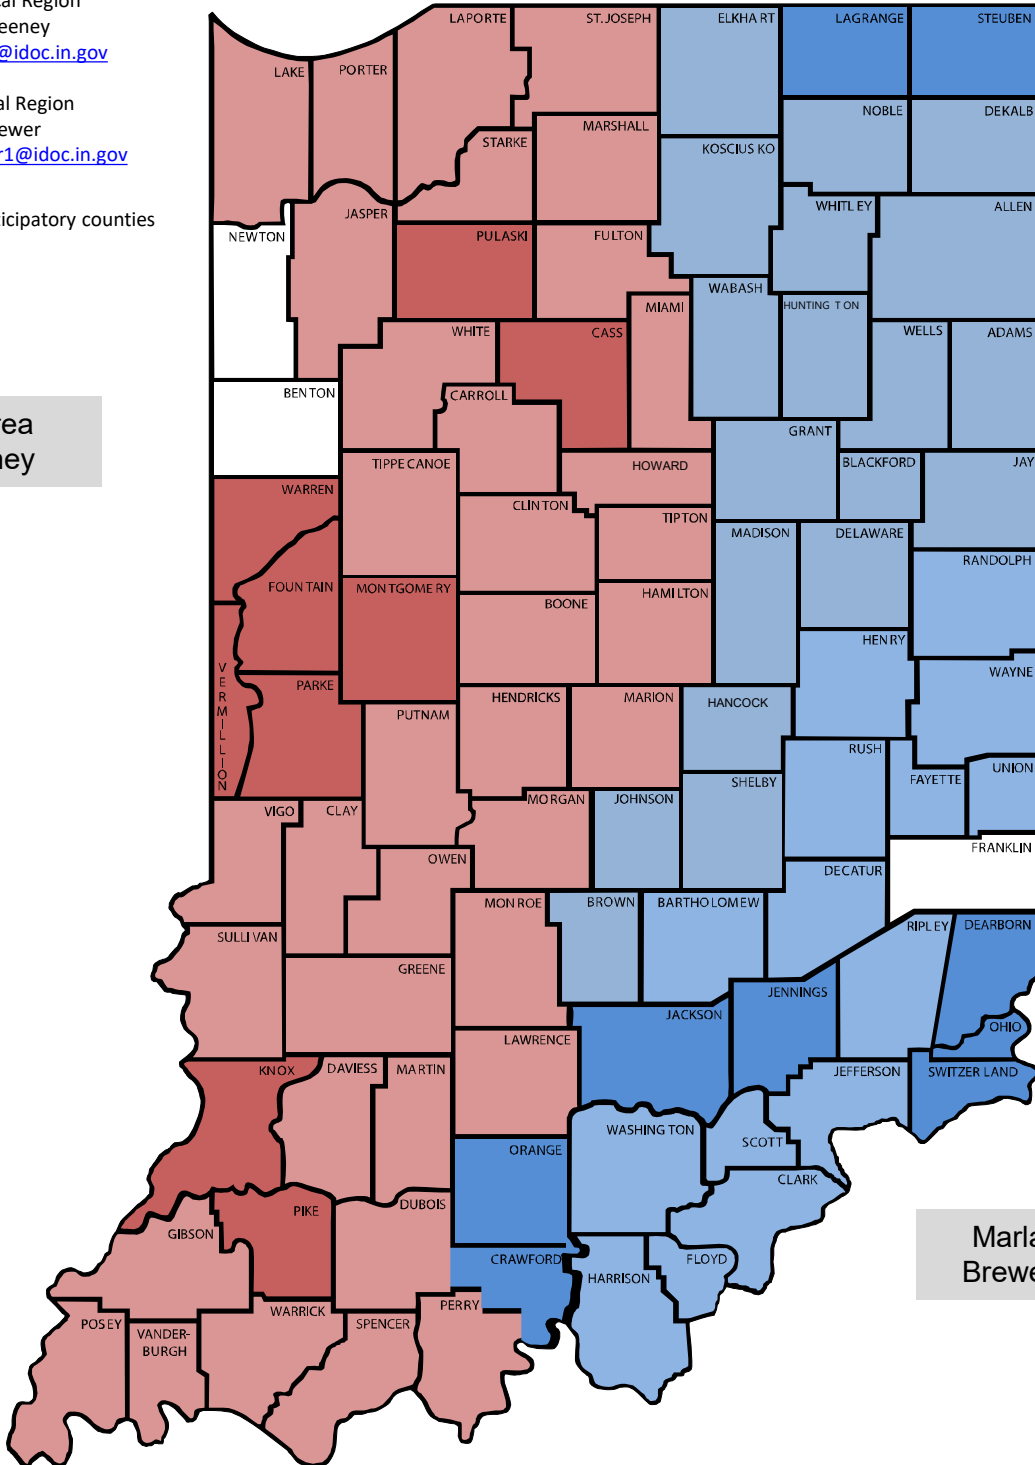

IDOC CC Fiscal Auditor Regional Map

- West Fiscal Region
Andrea Feeny
AFeeny@idoc.in.gov
- East Fiscal Region
Marla Brewer
MBrewer1@idoc.in.gov
- Non-participatory counties

Andrea Feeny

Marla Brewer

Map includes only grant funded Community Corrections agencies. As of 1/22/2020, Franklin and Newton counties are possible new Community Corrections agencies for 2021.