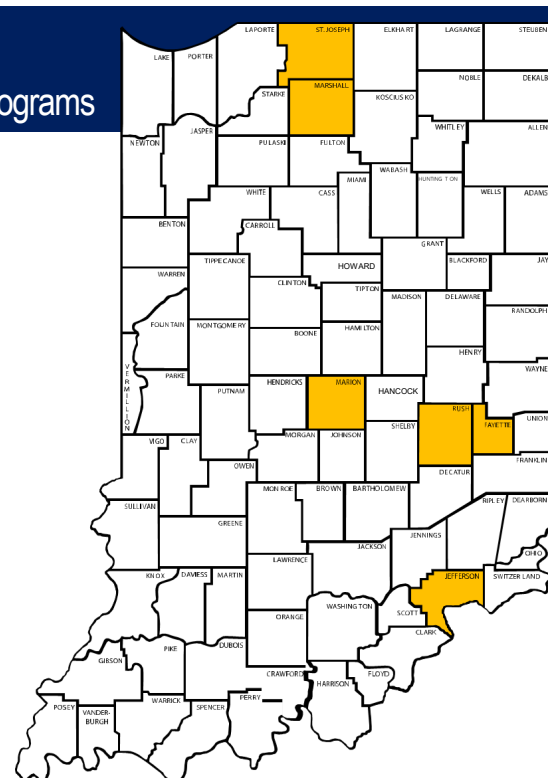

6 Prosecutor's Diversion Programs

Fayette
Jefferson
Marion
Marshall
Rush
St. Joseph