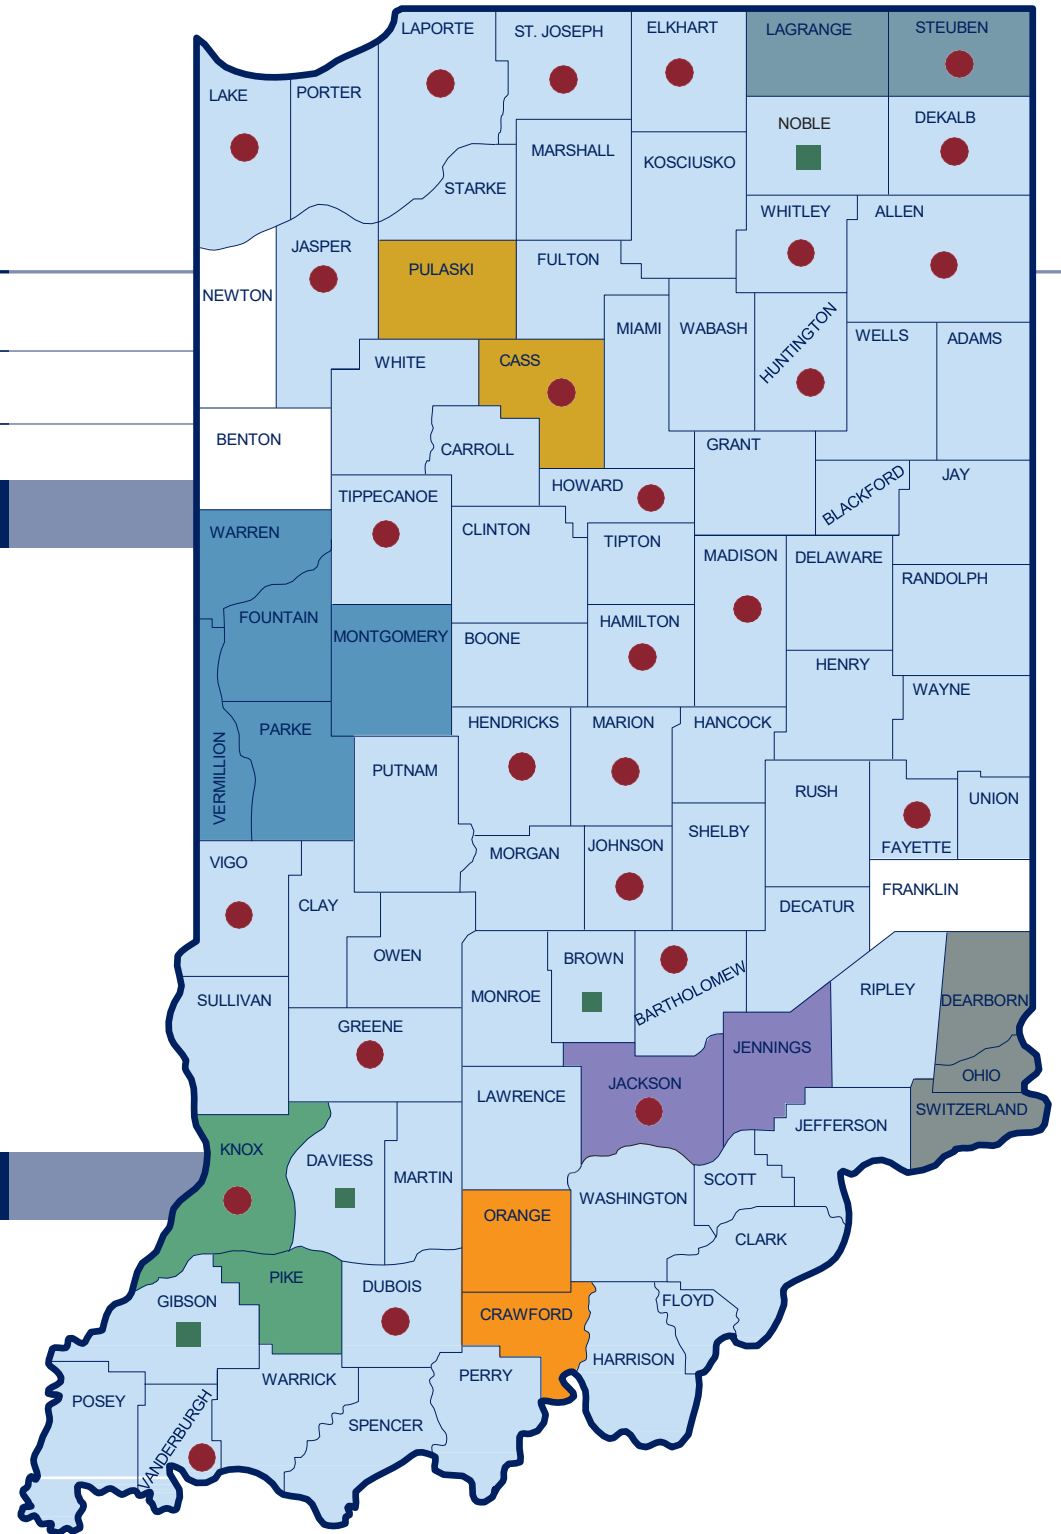

7 Regional Community Correctional Agencies

- Cass* Pulaski Community Corrections
- Jackson* Jennings Community Corrections
- Northeast Indiana Community Corrections (LaGrange, Steuben*)
- South Central Indiana Community Resources (Crawford, Orange*)
- Southeast Regional Community Corrections (Dearborn*, Ohio, Switzerland)
- Wabash Valley Regional Community Corrections (Knox*, Pike)
- West Central Regional Community Corrections (Fountain*, Montgomery, Parke, Vermillion, Warren)

* denotes fiscal body

26 Stand Alone Community Corrections Work Release

Allen	Elkhart	Howard	Johnson	Madison	Tippecanoe
Bartholomew	Fayette	Huntington	Knox*	Marion	Vanderburgh
Cass*	Greene	Jackson*	Lake	St. Joseph	Vigo
DeKalb	Hamilton	Jasper	LaPorte	Steuben*	Whitley
Dubois	Hendricks				

50 Problem Solving Courts / Court Recidivism Reduction Programs (32 Counties)

Allen: 3 programs	Lawrence: 3 programs
Clark: 2 programs	Madison: 3 programs
Delaware: 2 programs	Marion: 4 programs
Dubois	Marshall
Elkhart	Miami
Fayette	Monroe: 2 programs
Grant	Montgomery
Harrison	Noble
Henry	Parke
Huntington	Perry
Jackson	Porter: 2 programs
Jefferson	Rush
Knox	Spencer
Kosciusko	Vanderburgh
LaGrange	Wabash: 2 programs
Lake: 5 programs	
LaPorte	

33 Probation Departments

Adams	Hancock	Shelby
Allen	Hendricks	St. Joseph
Clark	Henry	Steuben
Clinton	Howard	Sullivan
Crawford	LaGrange	Tippecanoe
Dearborn	Madison	Vigo
Decatur	Marion	Wabash
DeKalb	Miami	Wayne
Elkhart	Montgomery	Whitley
Fayette	Orange	
Fountain	Putnam	
	Ripley	