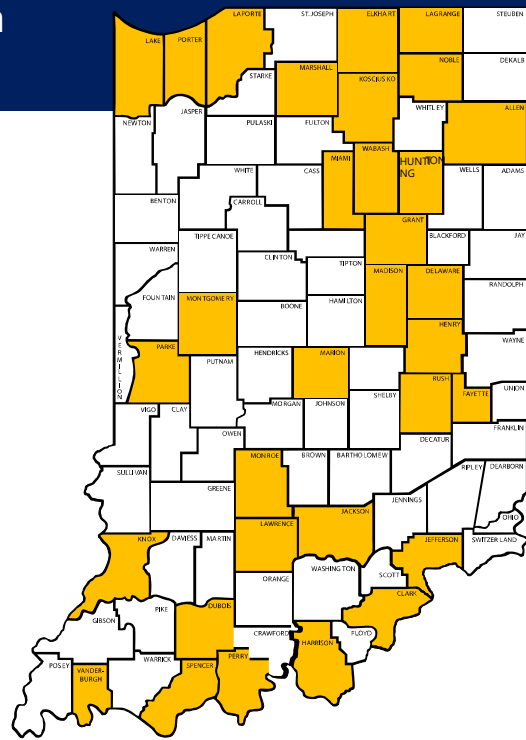

7 Regional Community Correctional Agencies

- Cass* Pulaski Community Corrections
- Jackson* Jennings Community Corrections
- Northeast Indiana Community Corrections (LaGrange, Steuben*)
- South Central Indiana Community Resources (Crawford, Orange*)
- Southeast Regional Community Corrections (Dearborn*, Ohio, Switzerland)
- Wabash Valley Regional Community Corrections (Knox*, Pike)
- West Central Regional Community Corrections (Fountain*, Montgomery, Parke, Vermillion, Warren)

* denotes Regional Work Release physical location

4 Jail-Based Community Corrections Work Release

Brown	Gibson
Daviess	Noble

NOTE: Community Corrections agency utilizes jail beds set aside for Work Release participants under Community Corrections supervision.

50 Problem Solving Courts / Court Recidivism Reduction Programs (32 Counties)

Allen: 3 programs	Lawrence: 3 programs
Clark: 2 programs	Madison: 3 programs
Delaware: 2 programs	Marion: 4 programs
Dubois	Marshall
Elkhart	Miami
Fayette	Monroe: 2 programs
Grant	Montgomery
Harrison	Noble
Henry	Parke
Huntington	Perry
Jackson	Porter: 2 programs
Jefferson	Rush
Knox	Spencer
Kosciusko	Vanderburgh
LaGrange	Wabash: 2 programs
Lake: 5 programs	
LaPorte	

33 Probation Departments

Adams	Hancock	Shelby
Allen	Hendricks	St. Joseph
Clark	Henry	Steuben
Clinton	Howard	Sullivan
Crawford	LaGrange	Tippecanoe
Dearborn	Madison	Vigo
Decatur	Marion	Wabash
DeKalb	Miami	Wayne
Elkhart	Montgomery	Whitley
Fayette	Orange	
Fountain	Putnam	
	Ripley	