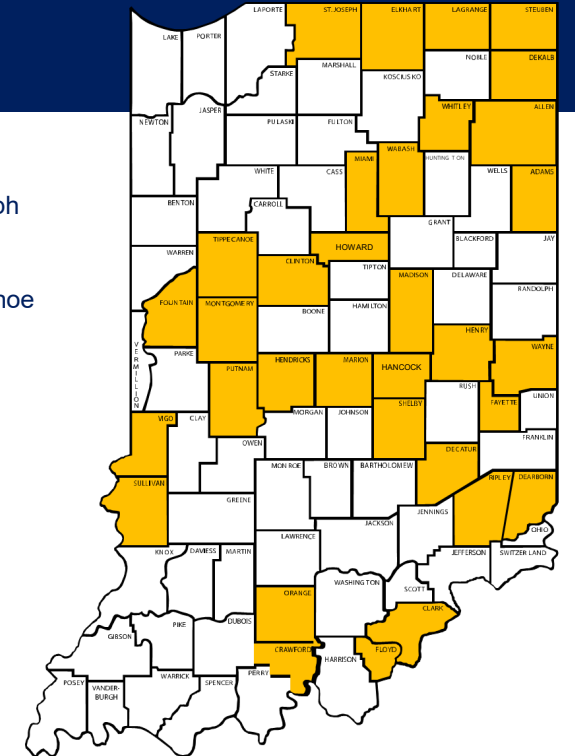

7 Regional Community Correctional Agencies

- Cass* Pulaski Community Corrections
- Jackson* Jennings Community Corrections
- Northeast Indiana Community Corrections (LaGrange, Steuben*)
- South Central Indiana Community Resources (Crawford, Orange*)
- Southeast Regional Community Corrections (Dearborn*, Ohio, Switzerland)
- Wabash Valley Regional Community Corrections (Knox*, Pike)
- West Central Regional Community Corrections (Fountain*, Montgomery, Parke, Vermillion, Warren)

* denotes Regional Work Release physical location

4 Jail-Based Community Corrections Work Release

Brown	Gibson
Daviess	Noble

NOTE: Community Corrections agency utilizes jail beds set aside for Work Release participants under Community Corrections supervision.

50 Problem Solving Courts / Court Recidivism Reduction Programs (32 Counties)

Allen: 3 programs	Lawrence: 3 programs
Clark: 2 programs	Madison: 3 programs
Delaware: 2 programs	Marion: 4 programs
Dubois	Marshall
Elkhart	Miami
Fayette	Monroe: 2 programs
Grant	Montgomery
Harrison	Noble
Henry	Parke
Huntington	Perry
Jackson	Porter: 2 programs
Jefferson	Rush
Knox	Spencer
Kosciusko	Vanderburgh
LaGrange	Wabash: 2 programs
Lake: 5 programs	
LaPorte	

33 Probation Departments

Adams	Hancock	Shelby
Allen	Hendricks	St. Joseph
Clark	Henry	Steuben
Clinton	Howard	Sullivan
Crawford	LaGrange	Tippecanoe
Dearborn	Madison	Vigo
Decatur	Marion	Wabash
DeKalb	Miami	Wayne
Elkhart	Montgomery	Whitley
Fayette	Orange	
Fountain	Putnam	
	Ripley	