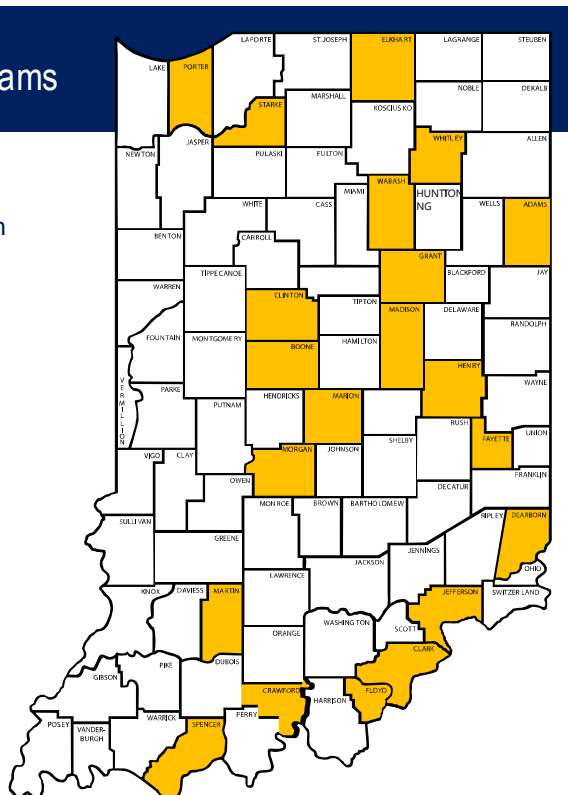

21 Jail Treatment Programs

Adams	Henry
Boone	Jefferson
Clark	Madison
Clinton	Marion
Crawford	Martin
Dearborn	Morgan
Elkhart	Porter
Fayette	Spencer
Floyd	Starke
Grant	Wabash
	Whitley