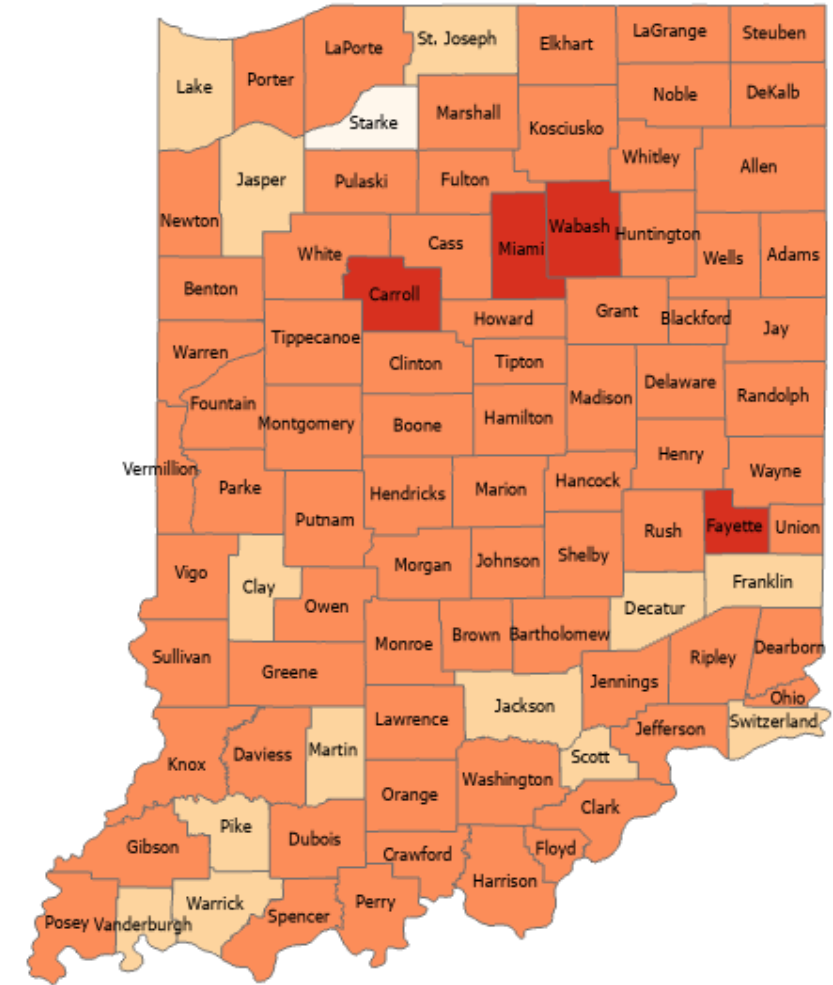

Residential homes tested for radon 2002—2022

Percentage of residential homes tested for radon

Percentage of tested residential homes that received at least one radon test at or above 2.0 pCi/L

Percentage of tested residential homes that received at least one radon test at or above 4.0 pCi/L