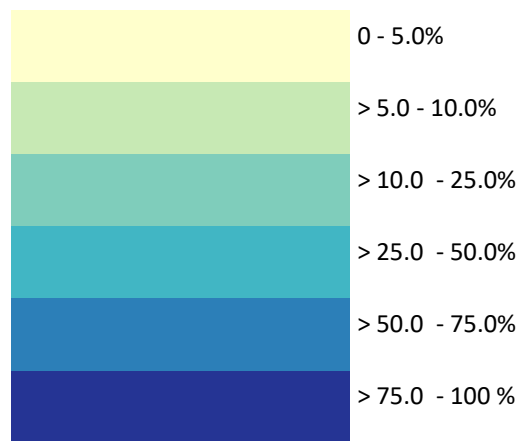

Residential homes tested for radon 2002—2022

Percentage of residential homes tested for radon

Percentage of tested residential homes that received at least one radon test at or above 2.0 pCi/L

Percentage of tested residential homes that received at least one radon test at or above 4.0 pCi/L