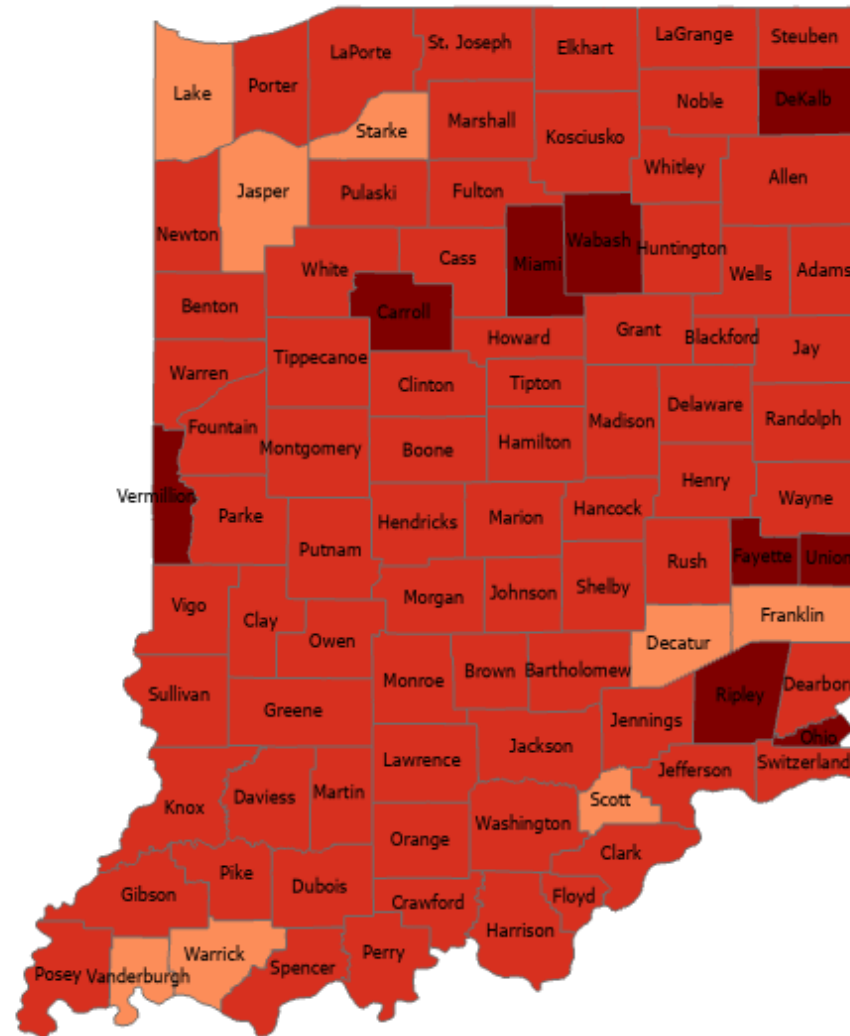

Residential homes tested for radon 2002—2022

Percentage of residential homes tested for radon

Percentage of tested residential homes that received at least one radon test at or above 2.0 pCi/L

Percentage of tested residential homes that received at least one radon test at or above 4.0 pCi/L