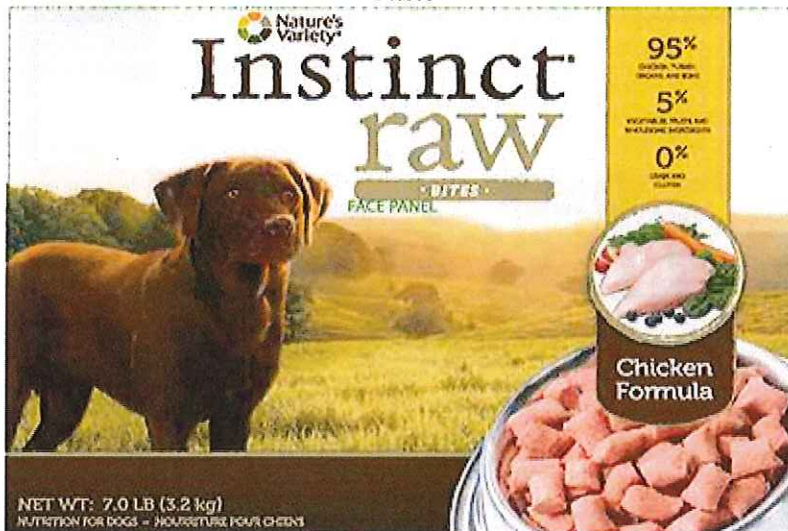

Nature's Variety Issues Nationwide Voluntary Recall of Instinct® Raw Chicken Formula Because of Possible Salmonella Health Risk

Photo