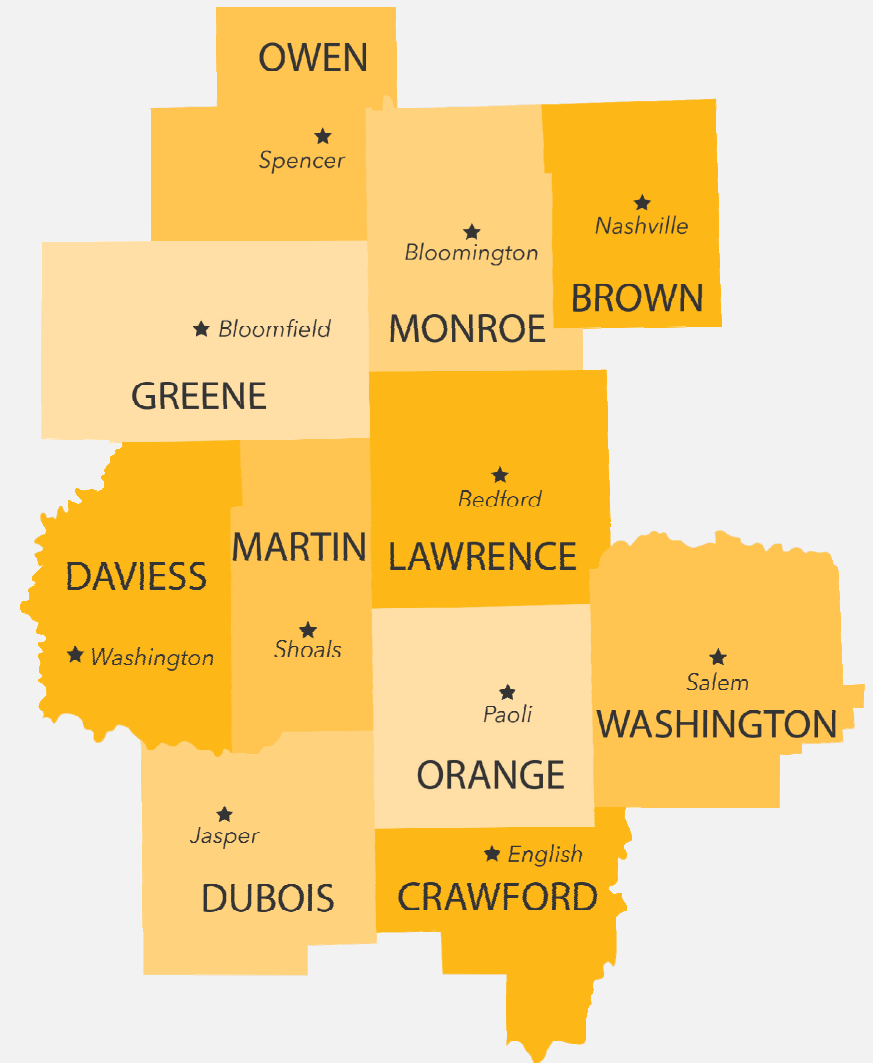

The Indiana Uplands

**Update to the Governor's Workforce Cabinet
Ready Schools and Lion Manufacturing**

February 21, 2019

Key Statistics for the Uplands Region

- 4,449 Square Miles of Land
- 402,213 Residents
- 48 Towns and Cities
- 27 School Corporations
- 51,593 K-12 Students
- 3 Postsecondary Institutions

Advance Workforce and Talent through Career Immersion

Focus retention, expansion, and attraction efforts on key industry sectors

Regional Opportunity Fund

| <u>Regional Studies</u> | <u>Quality of Place</u> |
|--|---|
| <ul style="list-style-type: none"> I-69 Interchange Analysis | <ul style="list-style-type: none"> Competitive Positioning and Regional Branding |
| <ul style="list-style-type: none"> Regional Housing Study | <ul style="list-style-type: none"> Ready Communities Grant Initiative |
| <ul style="list-style-type: none"> WestGate@Crane Master Plan | <ul style="list-style-type: none"> Regional Broadband Analysis |

Population and Work Patterns

Martin County: 10,334

Loogootee: 2,714

READY SCHOOLS INITIATIVE

BIG ENOUGH TO DELIVER

L O O G O T E E S C H O O L S

small enough to care

LION MANUFACTURING