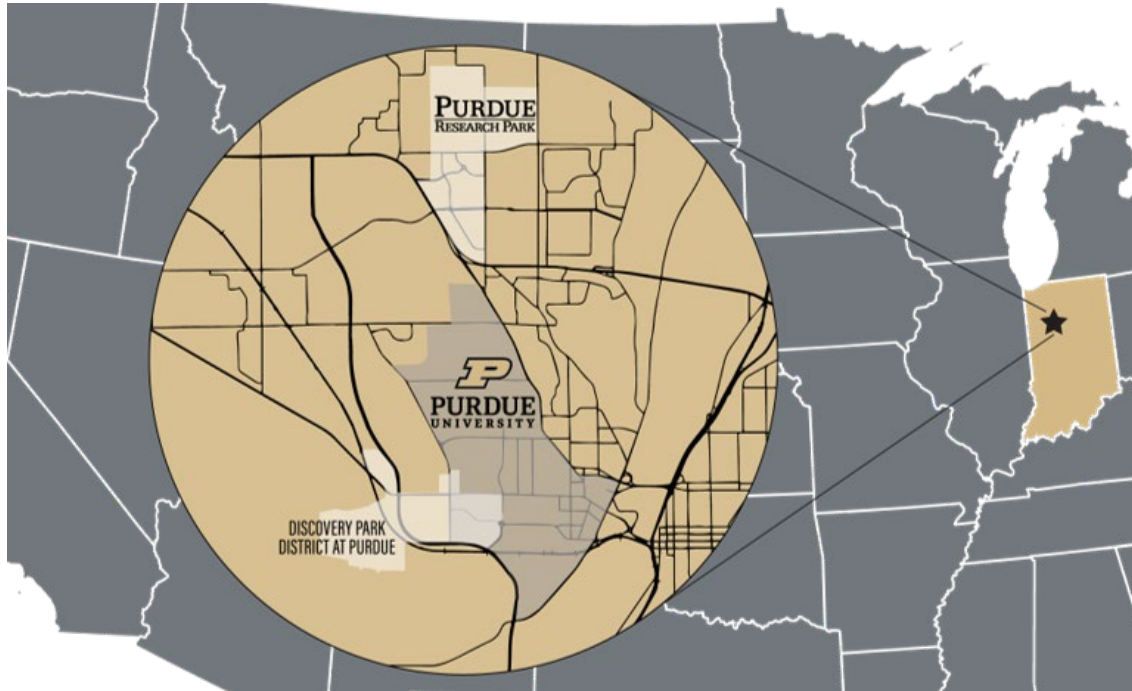

DISCOVERY PARK DISTRICT AT PURDUE Connection. Community. In your backyard.

Right-size space solutions for large companies, small companies and individuals

NINETWELVE
INSTITUTE

- Leasing options span Class A office space, wet lab, incubation and industrial opportunities
- Site parcels for sale
- Shovel ready with utility and road infrastructure in place allowing for quick and reliable construction timeline

Purdue Research Park

Home to Fortune 100 companies, early-stage startups and everything in between.

Purdue Research Park of West Lafayette is located just north of Purdue University's main campus, is home to the largest cluster (250+) of technology-based companies in the state. As the state's first designated certified technology park, this research park and its business acceleration model have received state and national recognition.