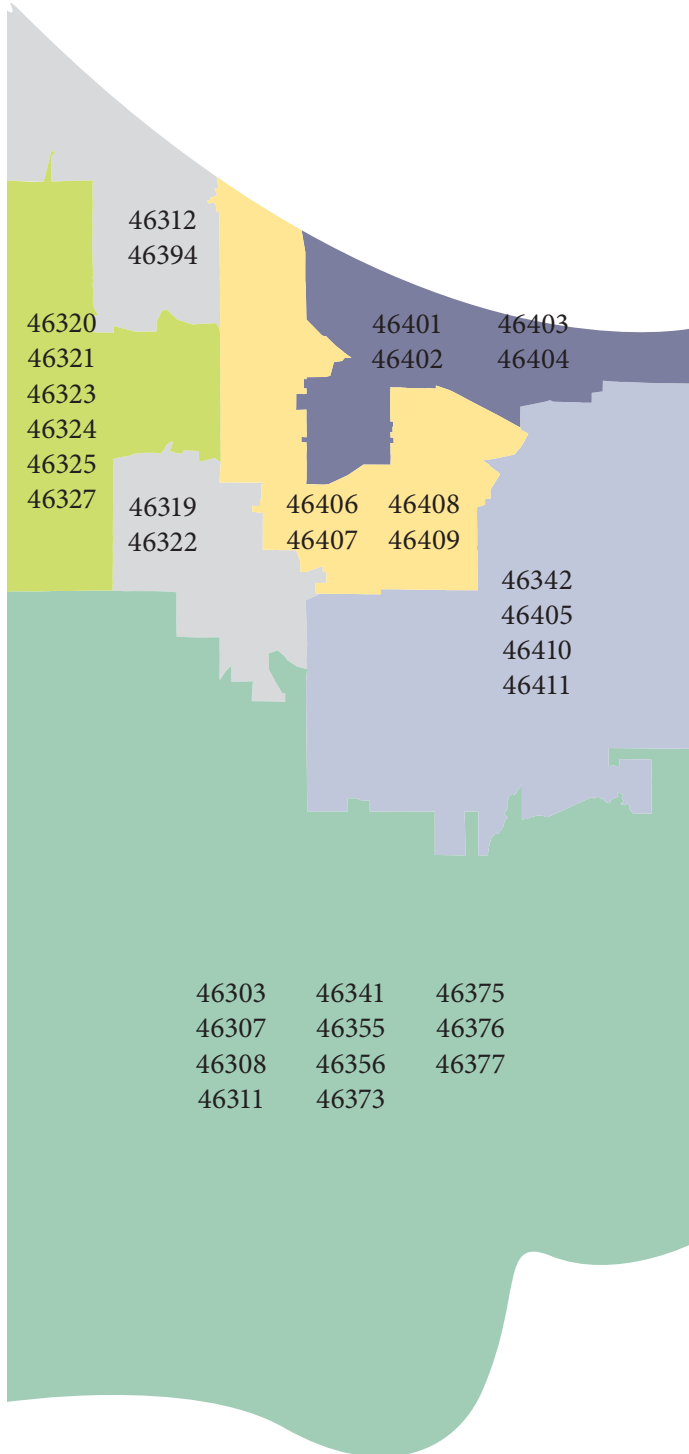

Division of Family Resources

Lake County Offices

Telephone/Fax: 800-403-0864

All Office Hours are 8 a.m. – 4:30 p.m., Monday through Friday

To better serve you, we have established six offices strategically placed across Lake County. Please refer to the map to determine the location of your county office based on your current ZIP code.

East Chicago Office

Lake County Division of Family Resources
2200 Broadway St.
East Chicago, IN 46312-2224

Gary Office

Lake County Division of Family Resources
661 Broadway
Gary, IN 46402-2407

Gary Glen Park Office

Lake County Division of Family Resources
110 W. Ridge Road
Gary, IN 46409-2709

Hammond Office

Lake County Division of Family Resources
6525 Columbia Ave.,
Hammond, IN 46320

Hobart Office

Lake County Division of Family Resources
1871 E. 37th St.
Hobart, IN 46342-2579

Crown Point Office

Lake County Division of Family Resources
1865 E. Summit St.
Crown Point, IN 46307-2768