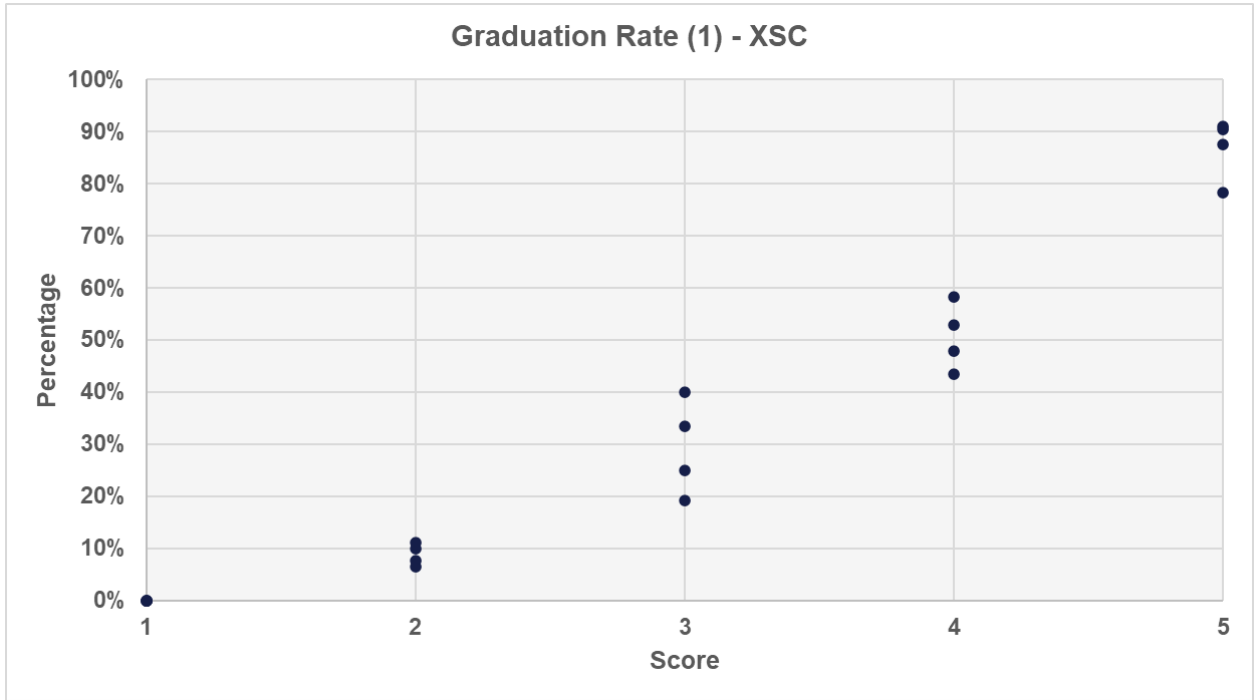

INDIANA
DEPARTMENT *of*
EDUCATION

Office of Special Education
Results Driven Accountability
Local Educational Agency (LEA)
Level Data
Charters, Labs, and State Schools

2021 Graduation Rate

Grades 4-8 English/Language Arts (E/LA) ILEARN