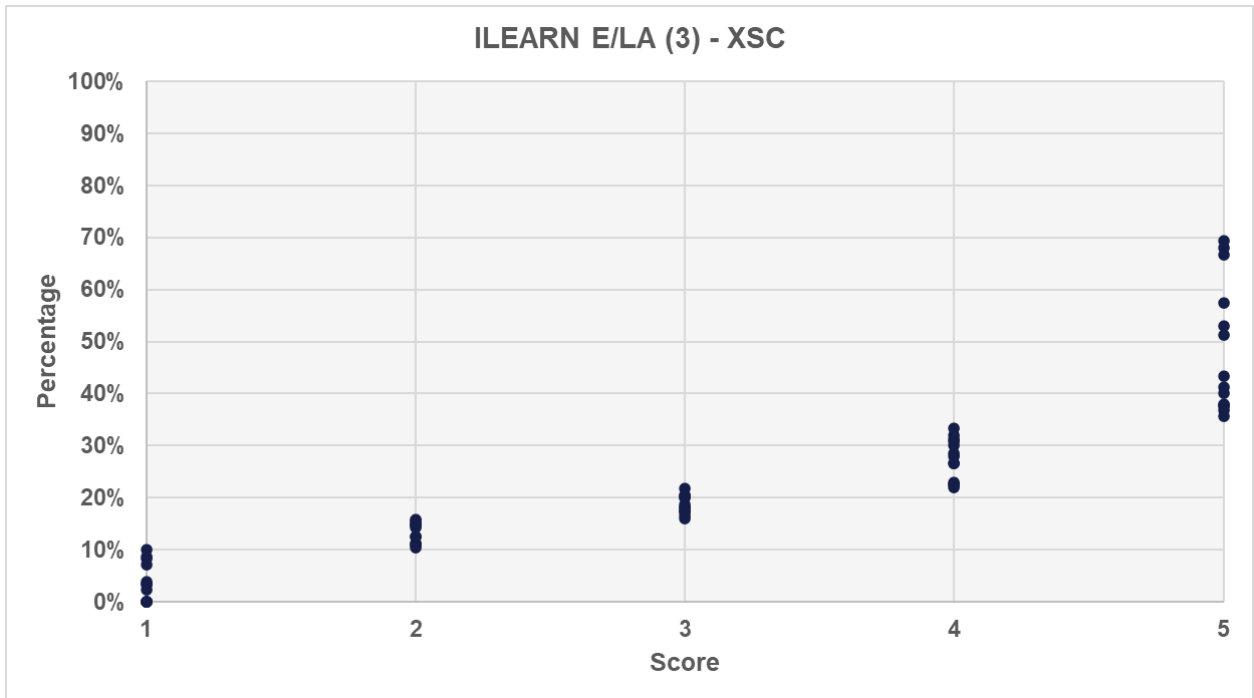

INDIANA
DEPARTMENT *of*
EDUCATION

Office of Special Education
Results Driven Accountability
Local Educational Agency (LEA)
Level Data
Charters, Labs, and State Schools

2021 Graduation Rate

Grades 4-8 English/Language Arts (E/LA) ILEARN

Grades 4-8 Math ILEARN

Grades 4-8 E/LA ILEARN Growth

Grades 4-8 Math ILEARN Growth

Educational Environment

Grade 3 IREAD-3