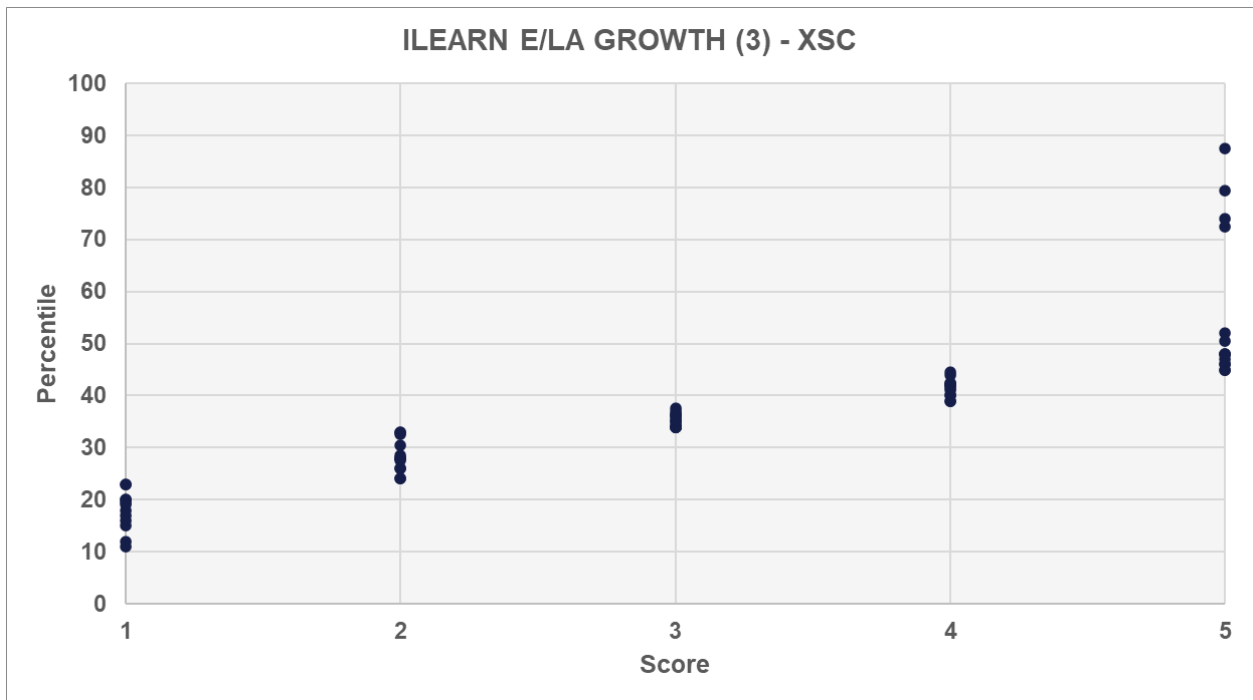

INDIANA
DEPARTMENT *of*
EDUCATION

Office of Special Education
Results Driven Accountability
Local Educational Agency (LEA)
Level Data
Charters, Labs, and State Schools

2021 Graduation Rate

Grades 4-8 English/Language Arts (E/LA) ILEARN

Grades 4-8 Math ILEARN

Grades 4-8 E/LA ILEARN Growth

Grades 4-8 Math ILEARN Growth

Educational Environment

Grade 3 IREAD-3