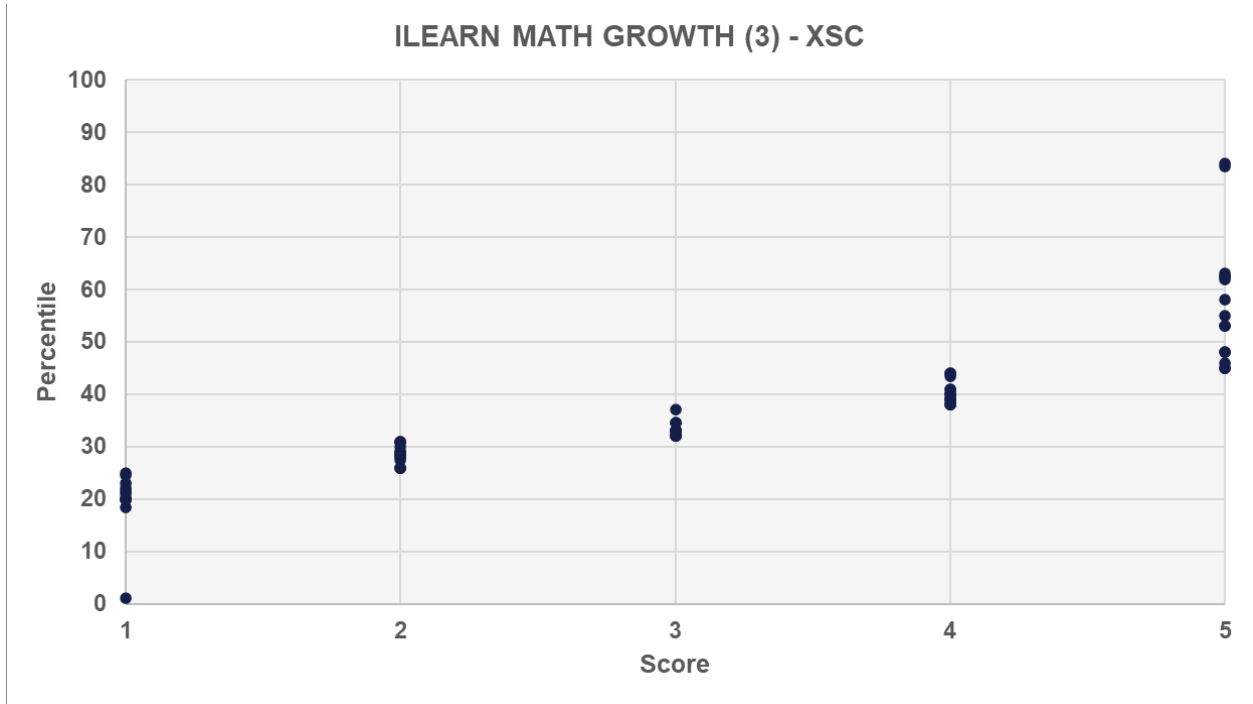

Grades 4-8 Math ILEARN Growth