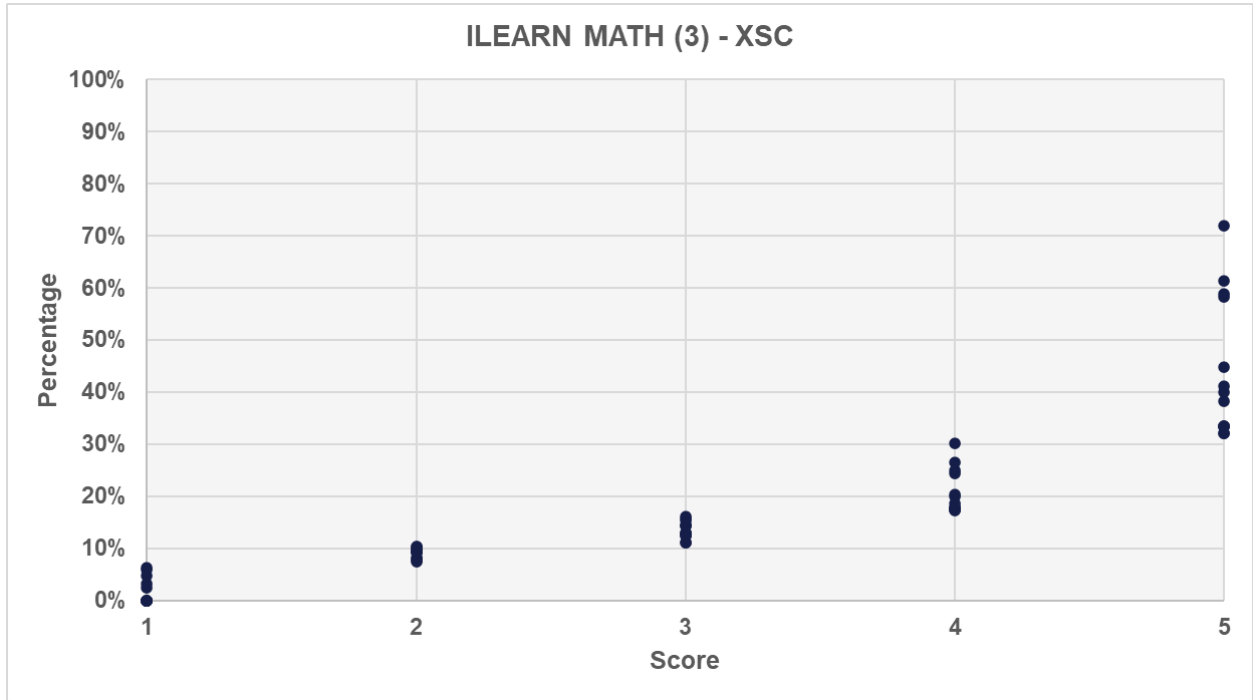

Grades 4-8 Math ILEARN