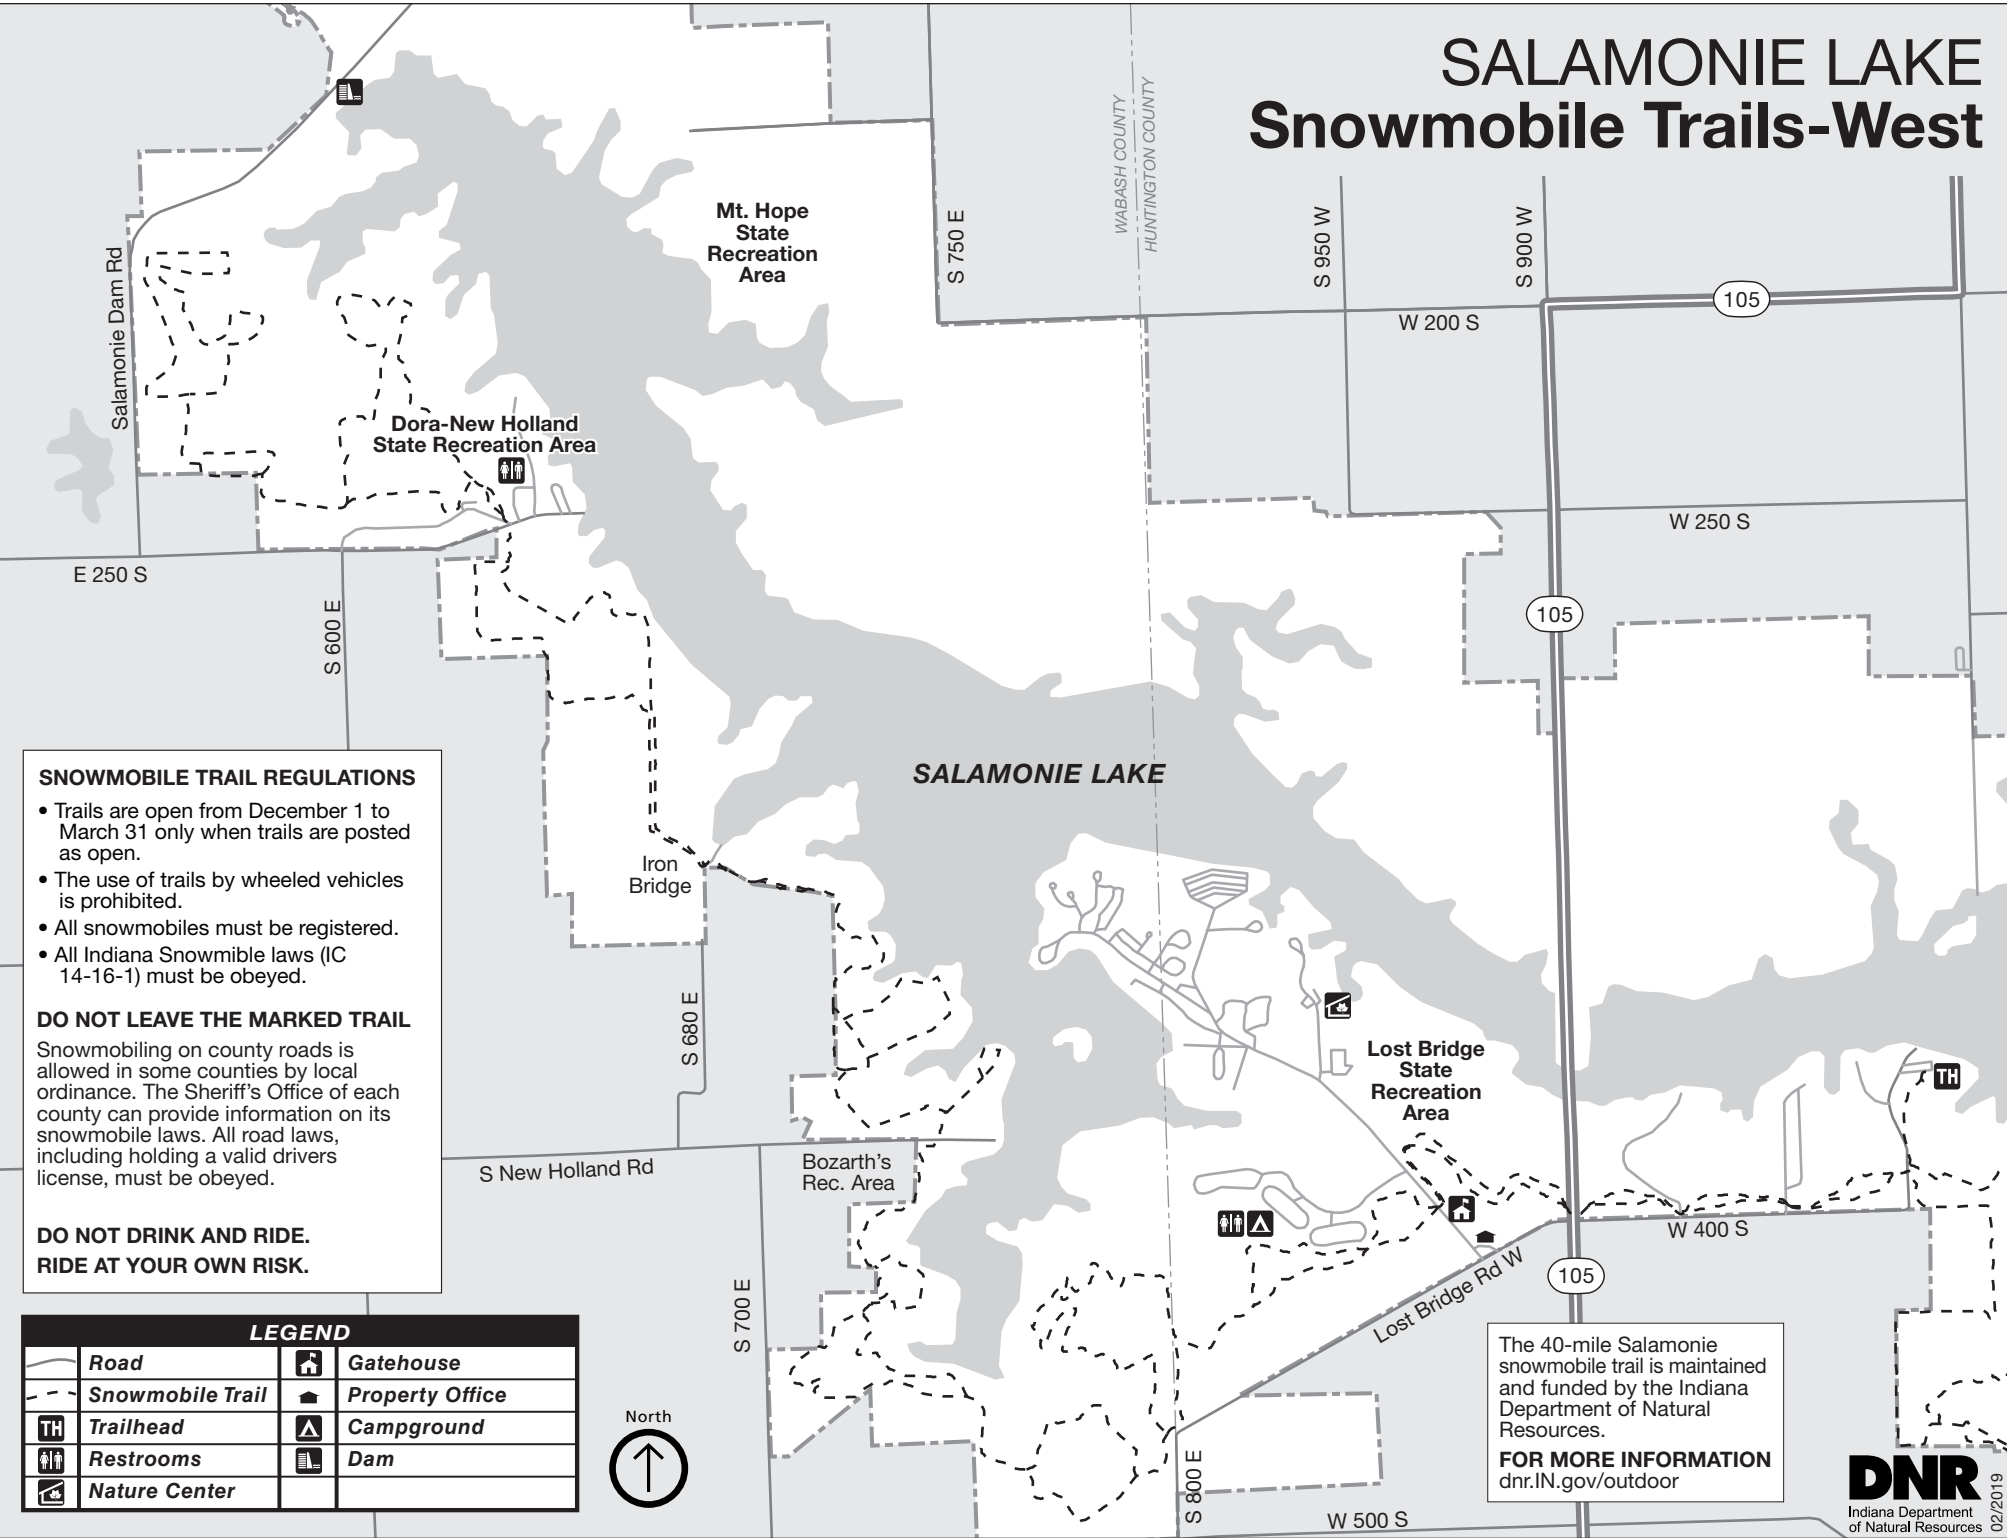

SALAMONIE LAKE Snowmobile Trails-West

SNOWMOBILE TRAIL REGULATIONS

- Trails are open from December 1 to March 31 only when trails are posted as open.
- The use of trails by wheeled vehicles is prohibited.
- All snowmobiles must be registered.
- All Indiana Snowmobile laws (IC 14-16-1) must be obeyed.

DO NOT LEAVE THE MARKED TRAIL

Snowmobiling on county roads is allowed in some counties by local ordinance. The Sheriff's Office of each county can provide information on its snowmobile laws. All road laws, including holding a valid drivers license, must be obeyed.

**DO NOT DRINK AND RIDE.
RIDE AT YOUR OWN RISK.**

LEGEND			
	Road		Gatehouse
	Snowmobile Trail		Property Office
	Trailhead		Campground
	Restrooms		Dam
	Nature Center		

The 40-mile Salamonie snowmobile trail is maintained and funded by the Indiana Department of Natural Resources.
FOR MORE INFORMATION
dnr.IN.gov/outdoor

	Road		Gatehouse
	Snowmobile Trail		Property Office
	Trailhead		Campground
	Restrooms		Nature Center