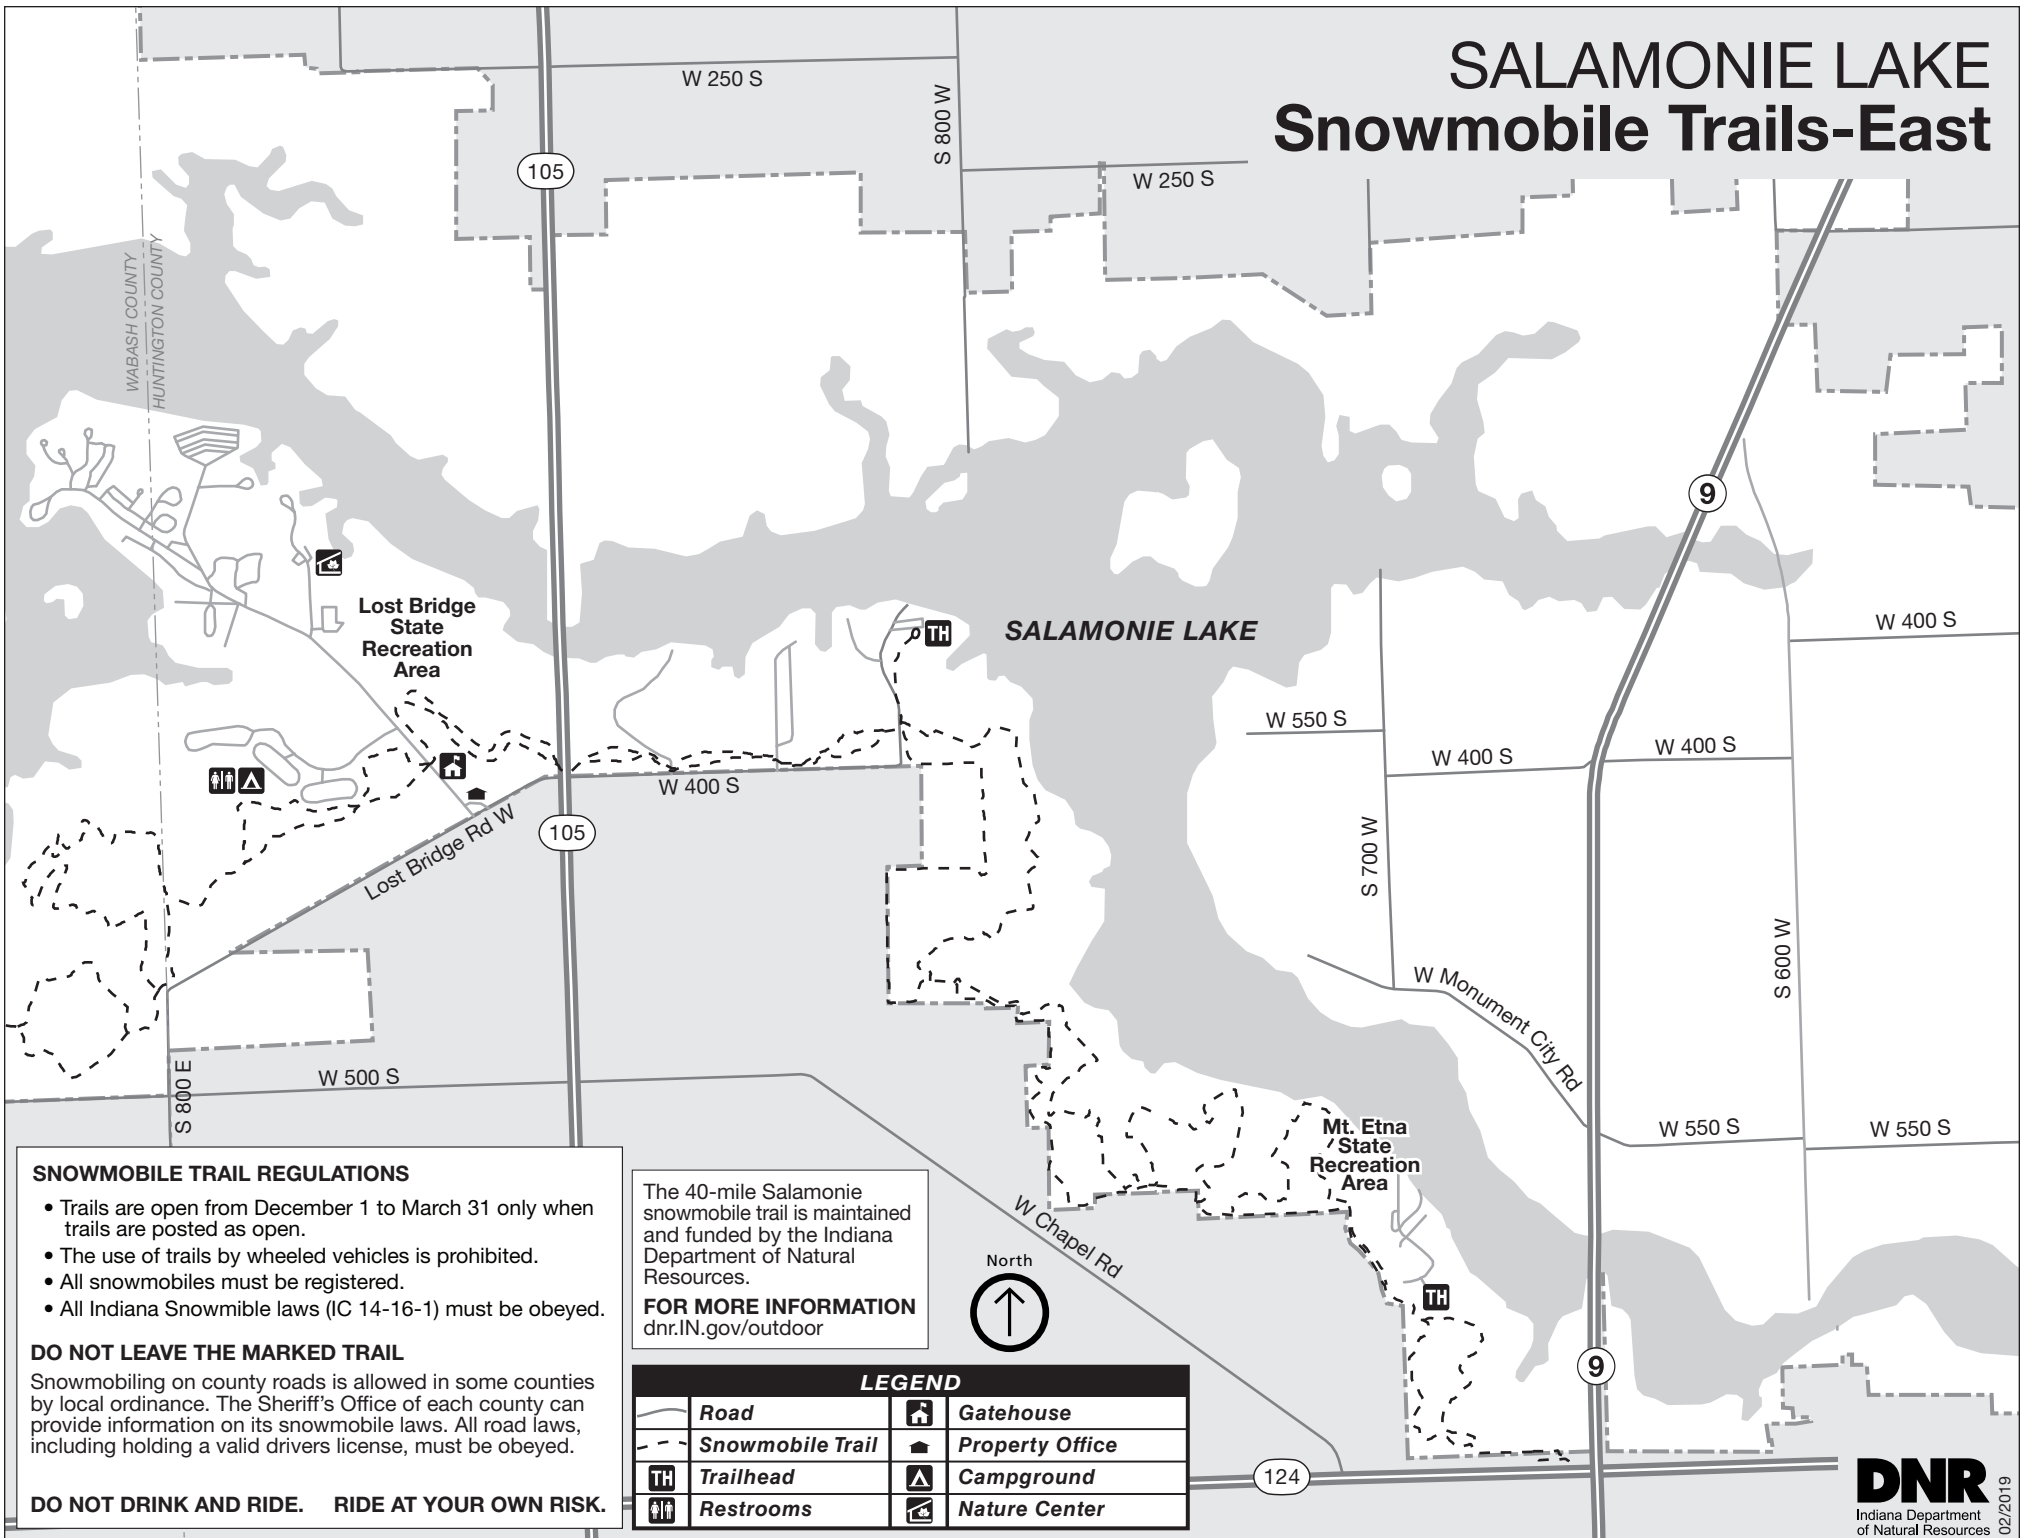

SALAMONIE LAKE Snowmobile Trails-East

SNOWMOBILE TRAIL REGULATIONS

- Trails are open from December 1 to March 31 only when trails are posted as open.
- The use of trails by wheeled vehicles is prohibited.
- All snowmobiles must be registered.
- All Indiana Snowmobile laws (IC 14-16-1) must be obeyed.

DO NOT LEAVE THE MARKED TRAIL

Snowmobiling on county roads is allowed in some counties by local ordinance. The Sheriff's Office of each county can provide information on its snowmobile laws. All road laws, including holding a valid drivers license, must be obeyed.

DO NOT DRINK AND RIDE. RIDE AT YOUR OWN RISK.

The 40-mile Salamonie snowmobile trail is maintained and funded by the Indiana Department of Natural Resources.

FOR MORE INFORMATION
dnr.IN.gov/outdoor

LEGEND

	Road		Gatehouse
	Snowmobile Trail		Property Office
	Trailhead		Campground
	Restrooms		Nature Center