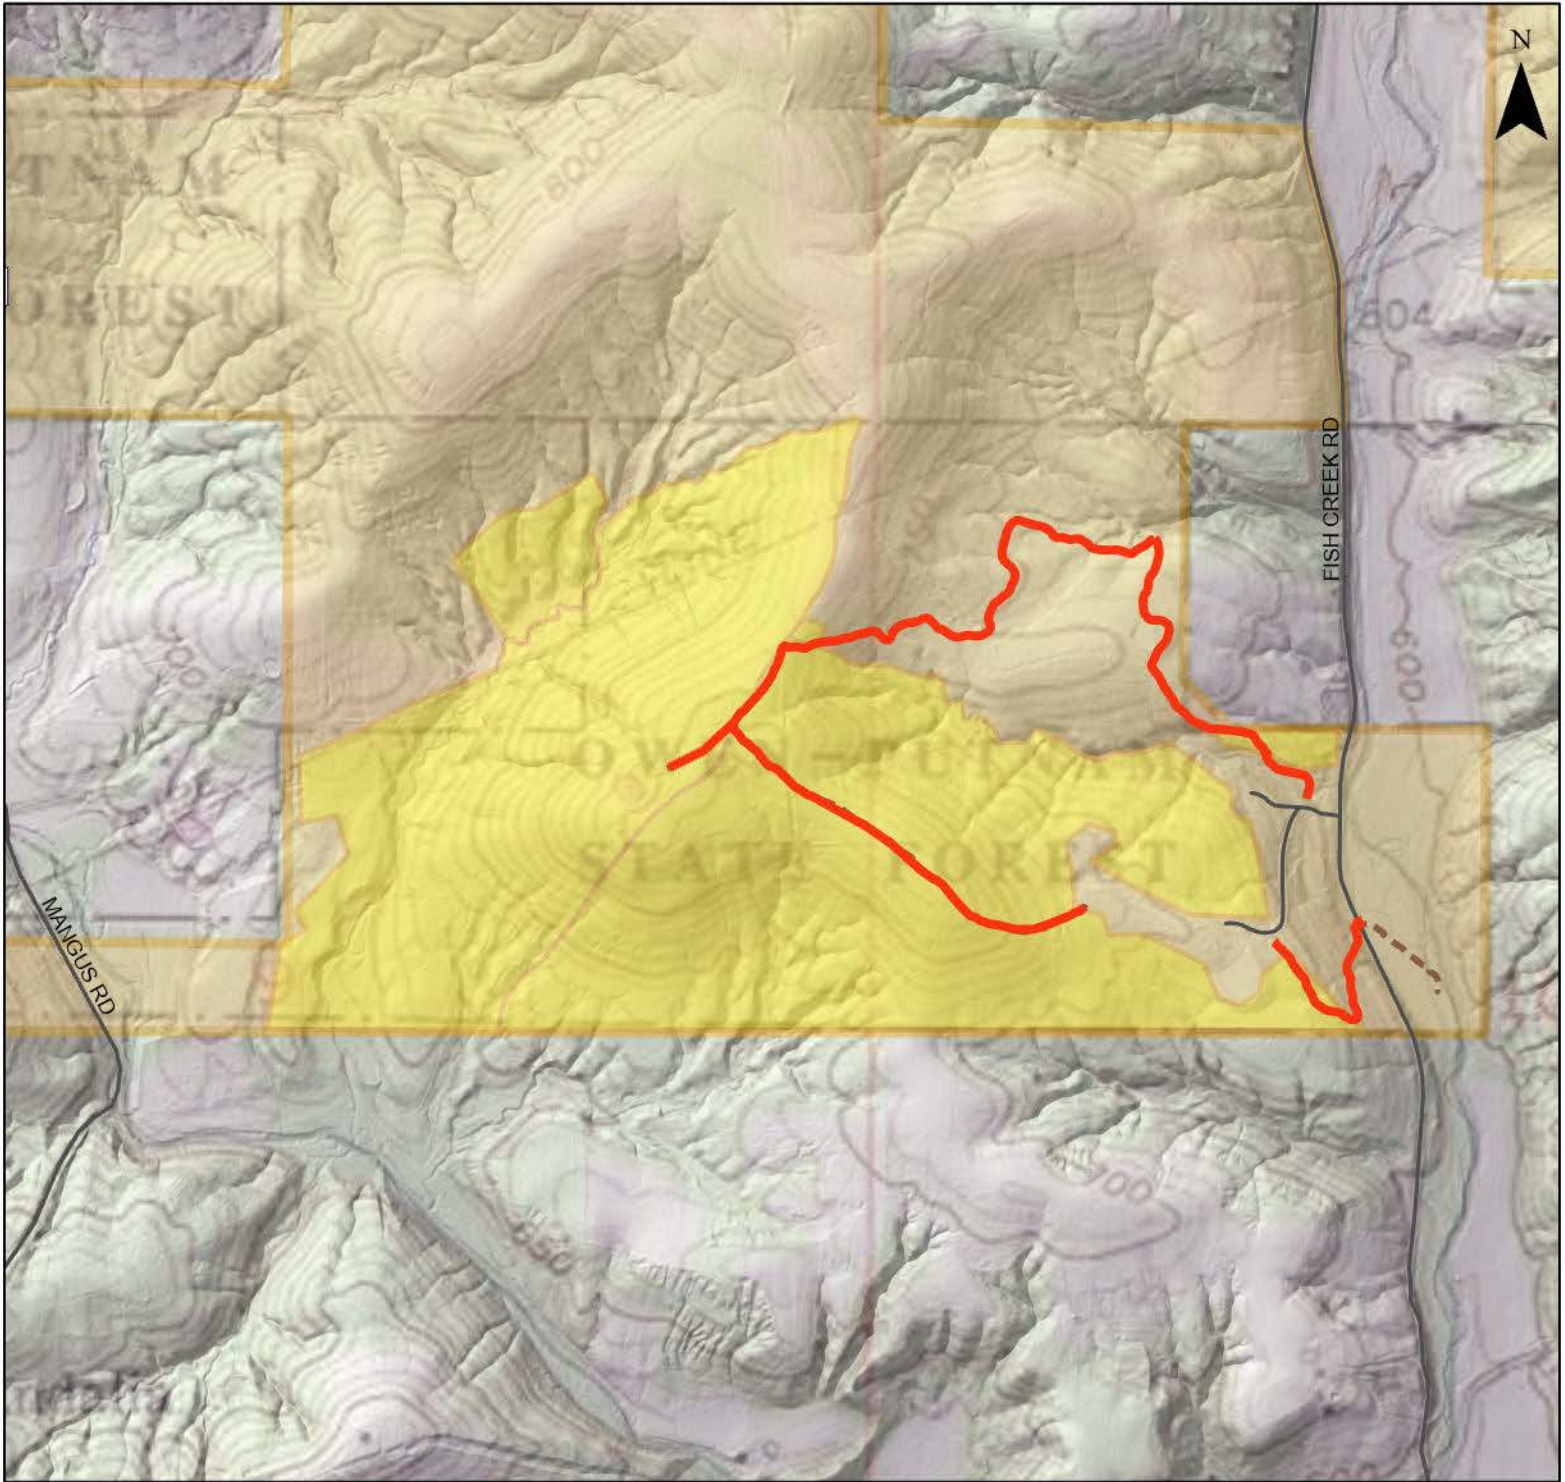

# Owen-Putnam State Forest Temporary Trail Closure

**Legend:**

- Temporary Trail Closure
- - - Recreational Trails
- Yellow Restricted Area
- Orange State Forest
- P** Parking Area
- County Road

Beginning on or shortly after November 14, 2024, portions of the Poplar Top Trail will be temporarily closed for public safety from Monday through Friday.