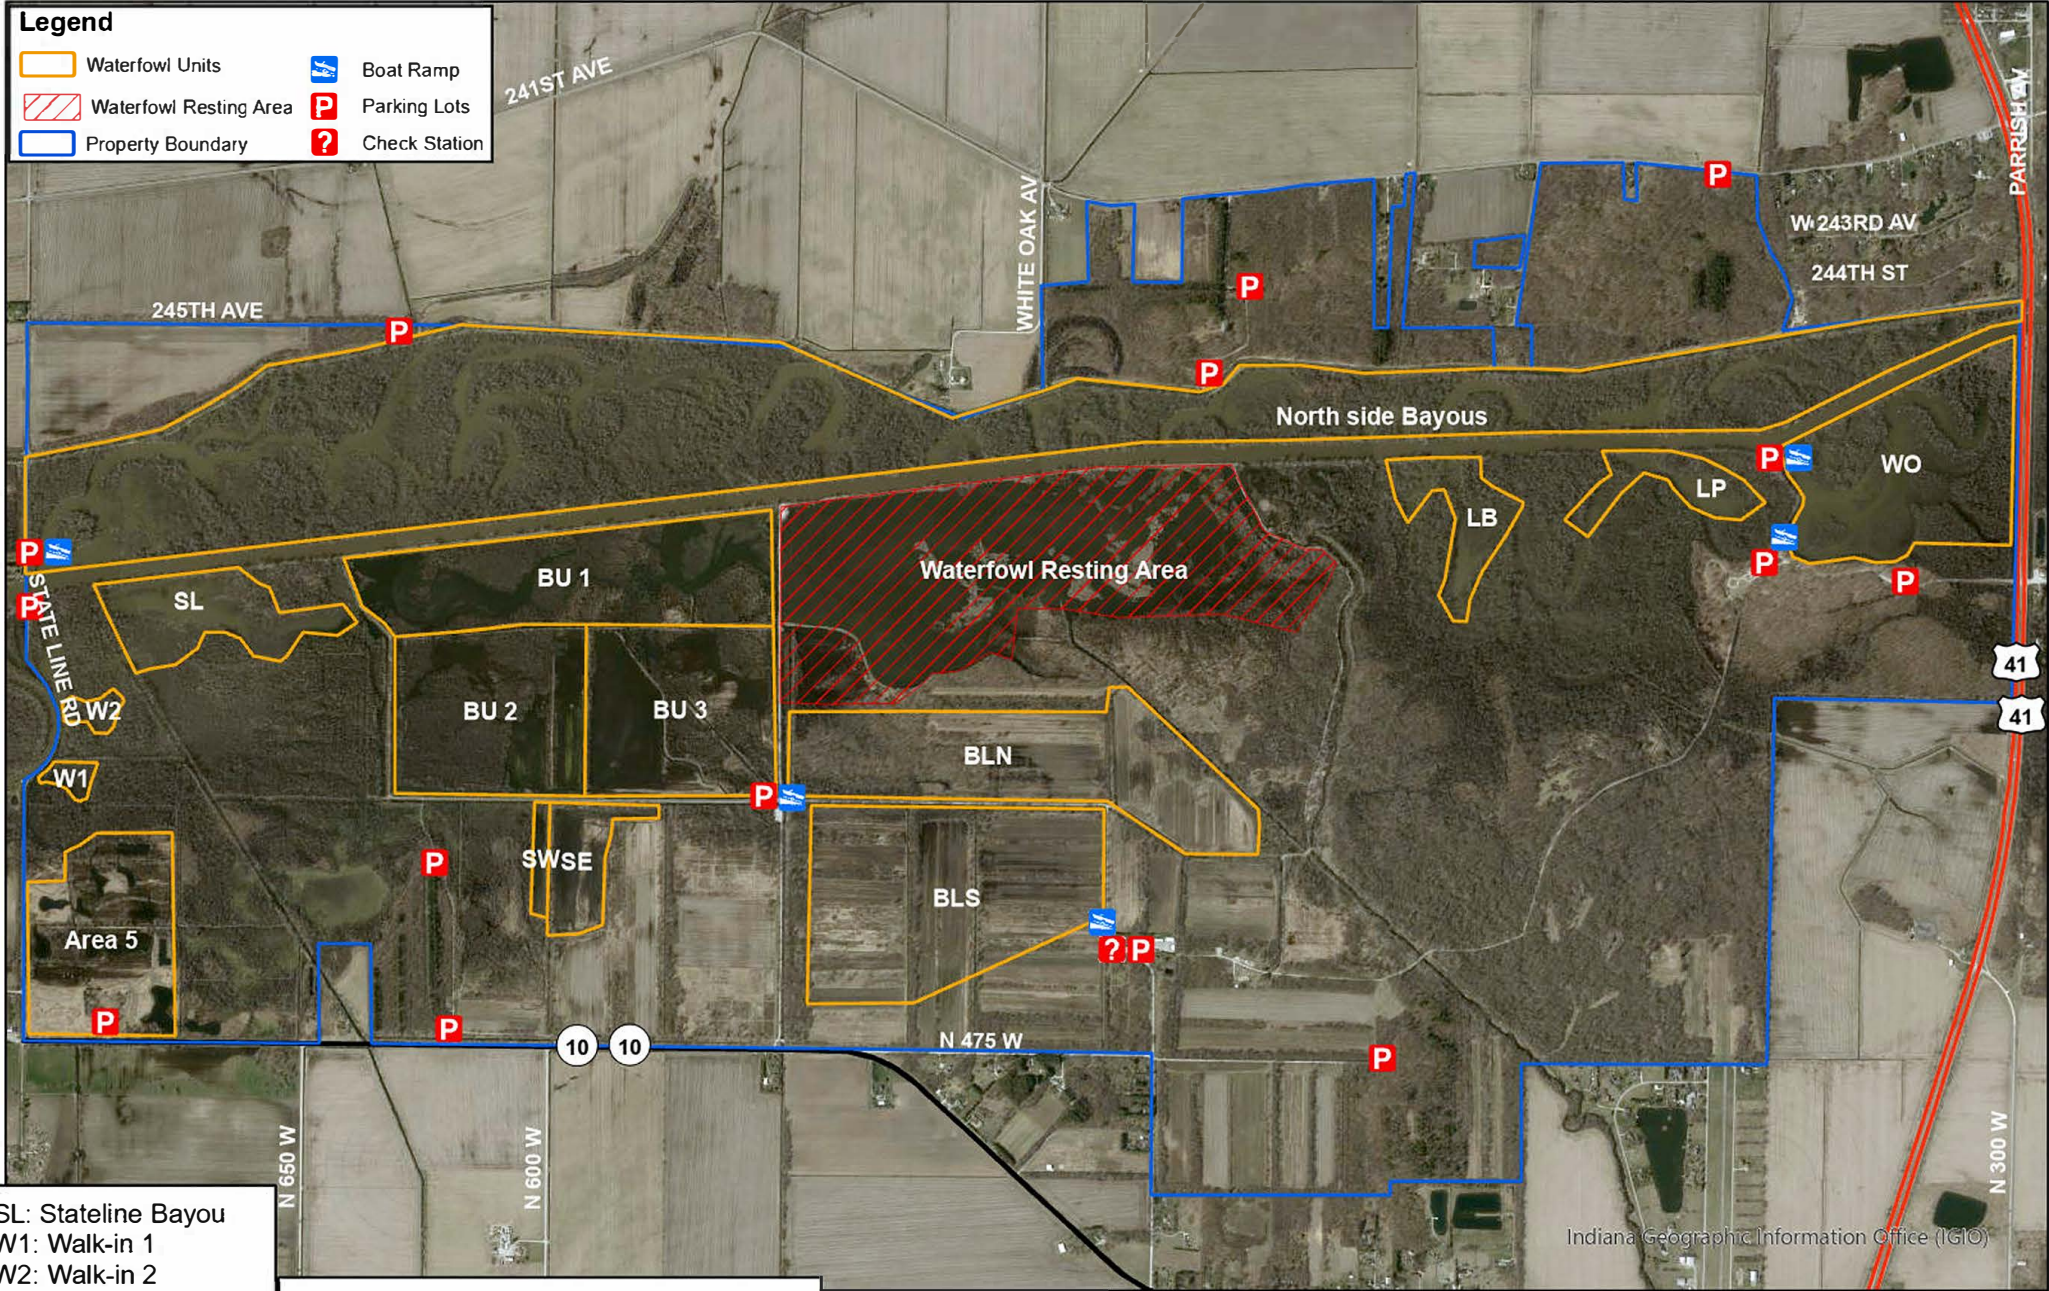

# LaSalle FWA Waterfowl Map

**Legend**

- Waterfowl Units
- Property Boundary
- Waterfowl Resting Area
- ⚓ Boat Ramp
- P Parking Lots
- ? Check Station

Indiana Geographic Information Office (IGIO)

SL: Stateline Bayou  
 W1: Walk-in 1  
 W2: Walk-in 2  
 SW: Stake West  
 SE: Stake East  
 LB: Lost Bayou  
 LP: Lily Pad Bayou  
 WO: White Oak Bayou

Baker Unit 1 (BU1): 3 Parties  
 Baker Unit 2 (BU2): 3 Parties  
 Baker Unit 3 (BU3): 3 Parties  
 Black Oak Lowlands North (BLN): 2 Parties  
 Black Oak Lowlands South (BLS): 3 Parties