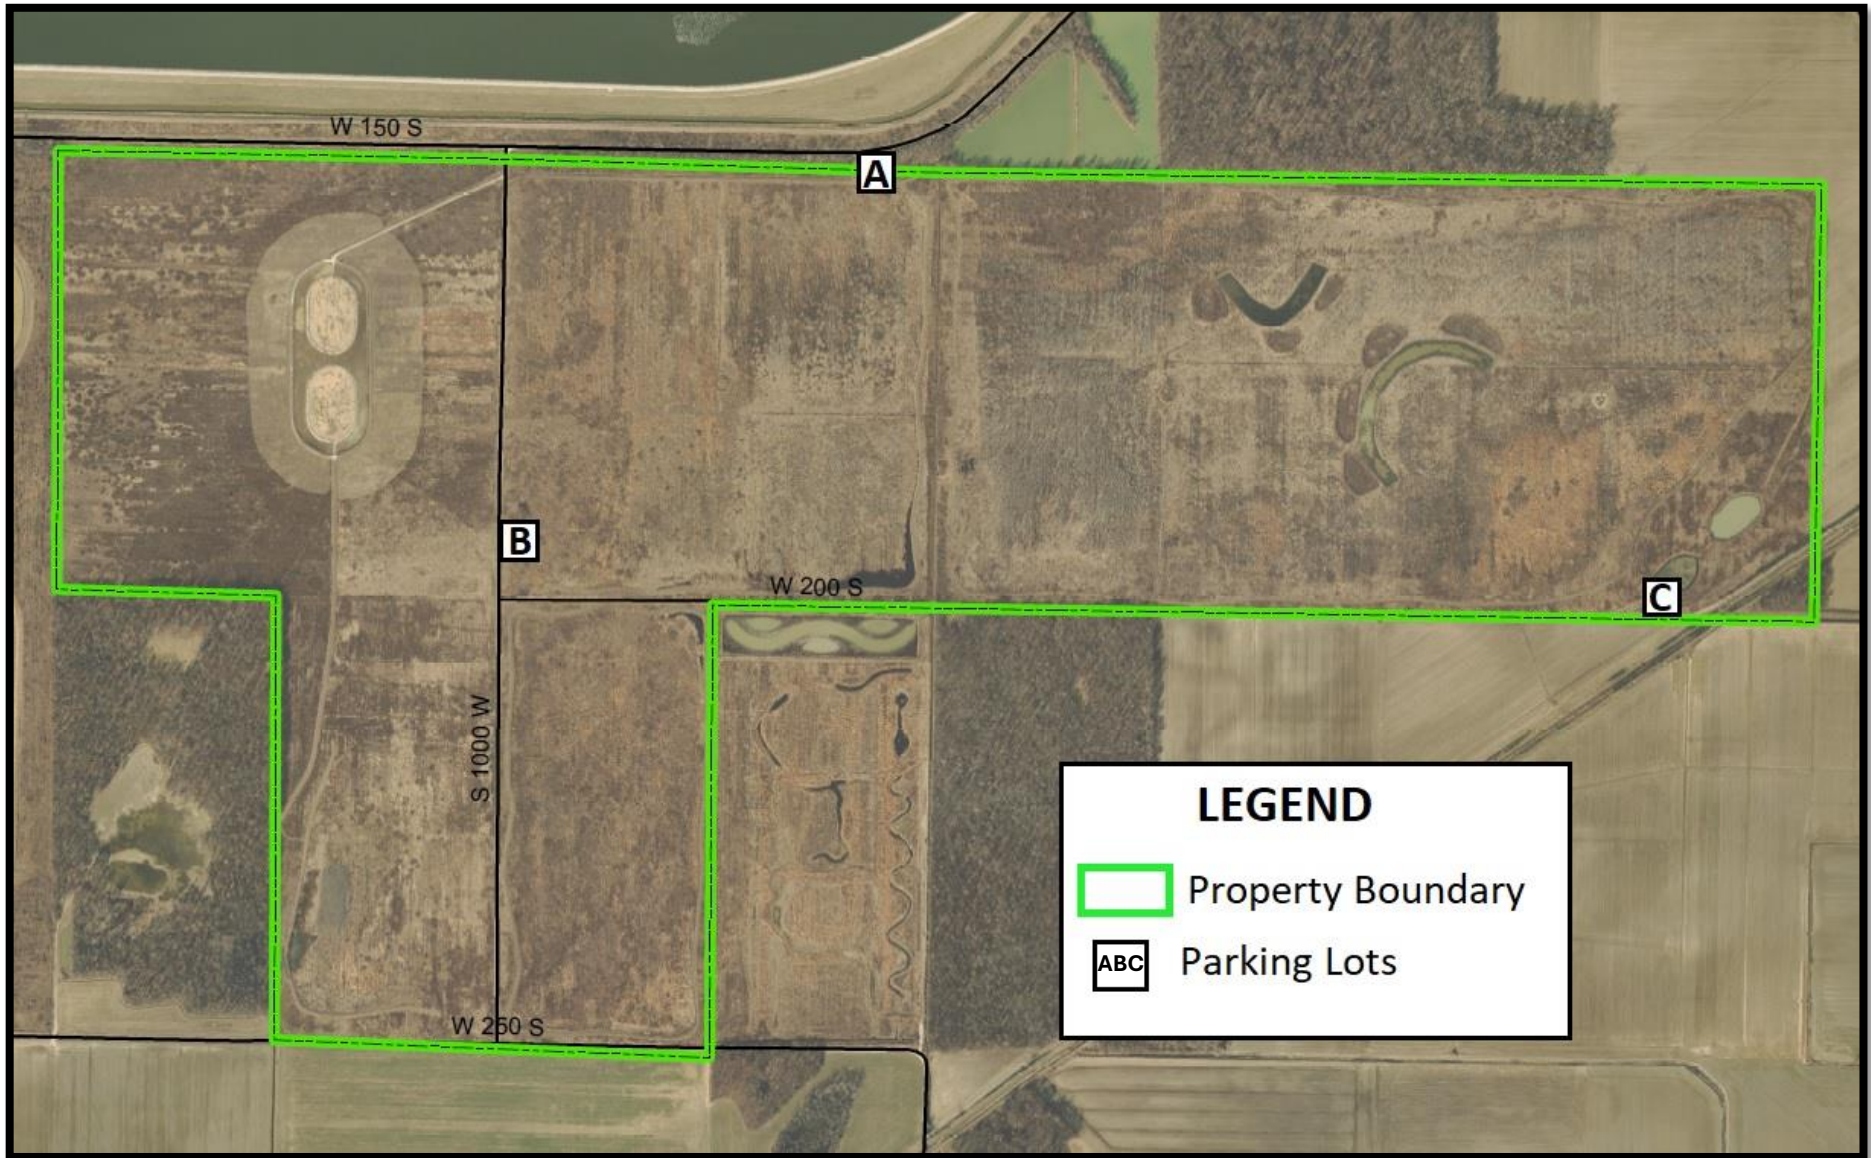

Tern Bar Slough Wildlife Management Area

Tern Bar Slough WMA is managed by
Sugar Ridge FWA in Winslow, IN.
(812) 789-2724