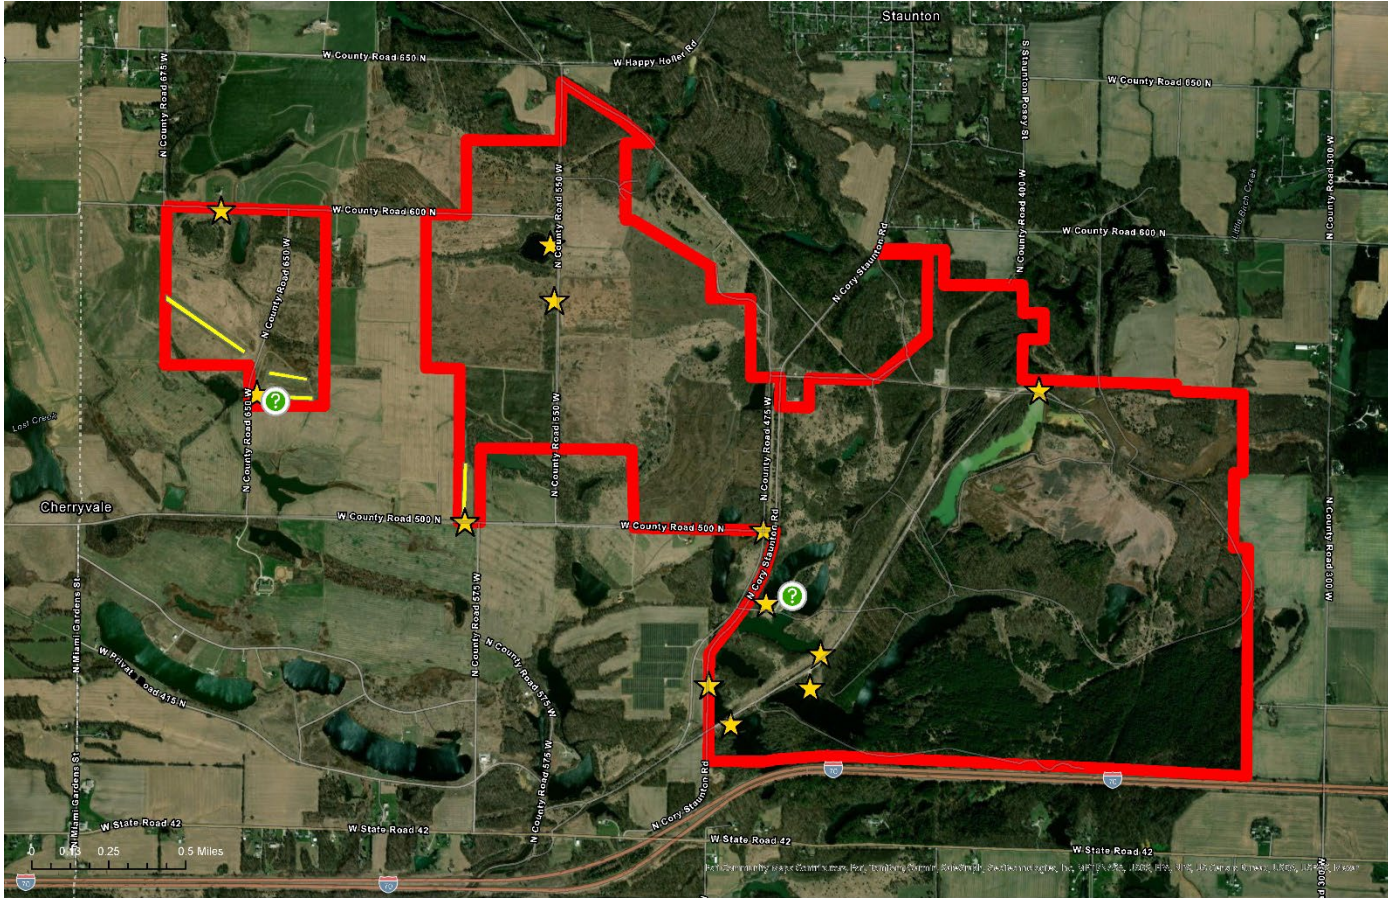

Chinook Fish & Wildlife Area

2024 Dove Map

Legend

- ★ Parking Lot
- Ⓚ Self-Service Station
- Wheat
- Boundary