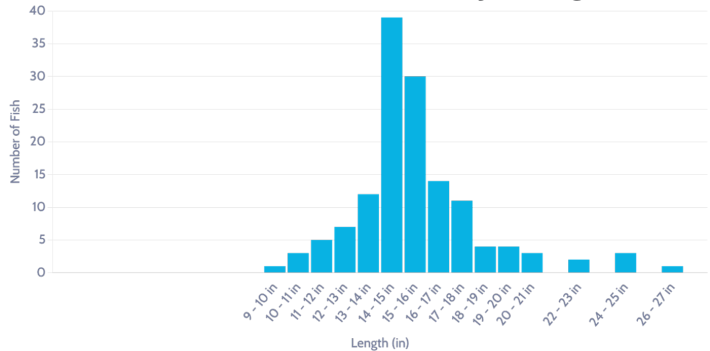

TAKE THE CHALLENGE, INDIANA!

Top 3 Bodies of Water by Walleye Caught:

1. Brookville Lake
2. Crooked Lake
3. Patoka Lake

140

Walleye caught during the spring Walleye Challenge

80%

of walleye caught by anglers were **14 inches or larger**

Size Distribution of Walleye Caught

Lakes with the largest average walleye caught:

Patoka Lake
16.0 inches

Sylvan Lake
15.8 inches

Prairie Creek Reservoir
15.7 inches

The largest walleye was **26.5 inches**, from Pretty Lake.