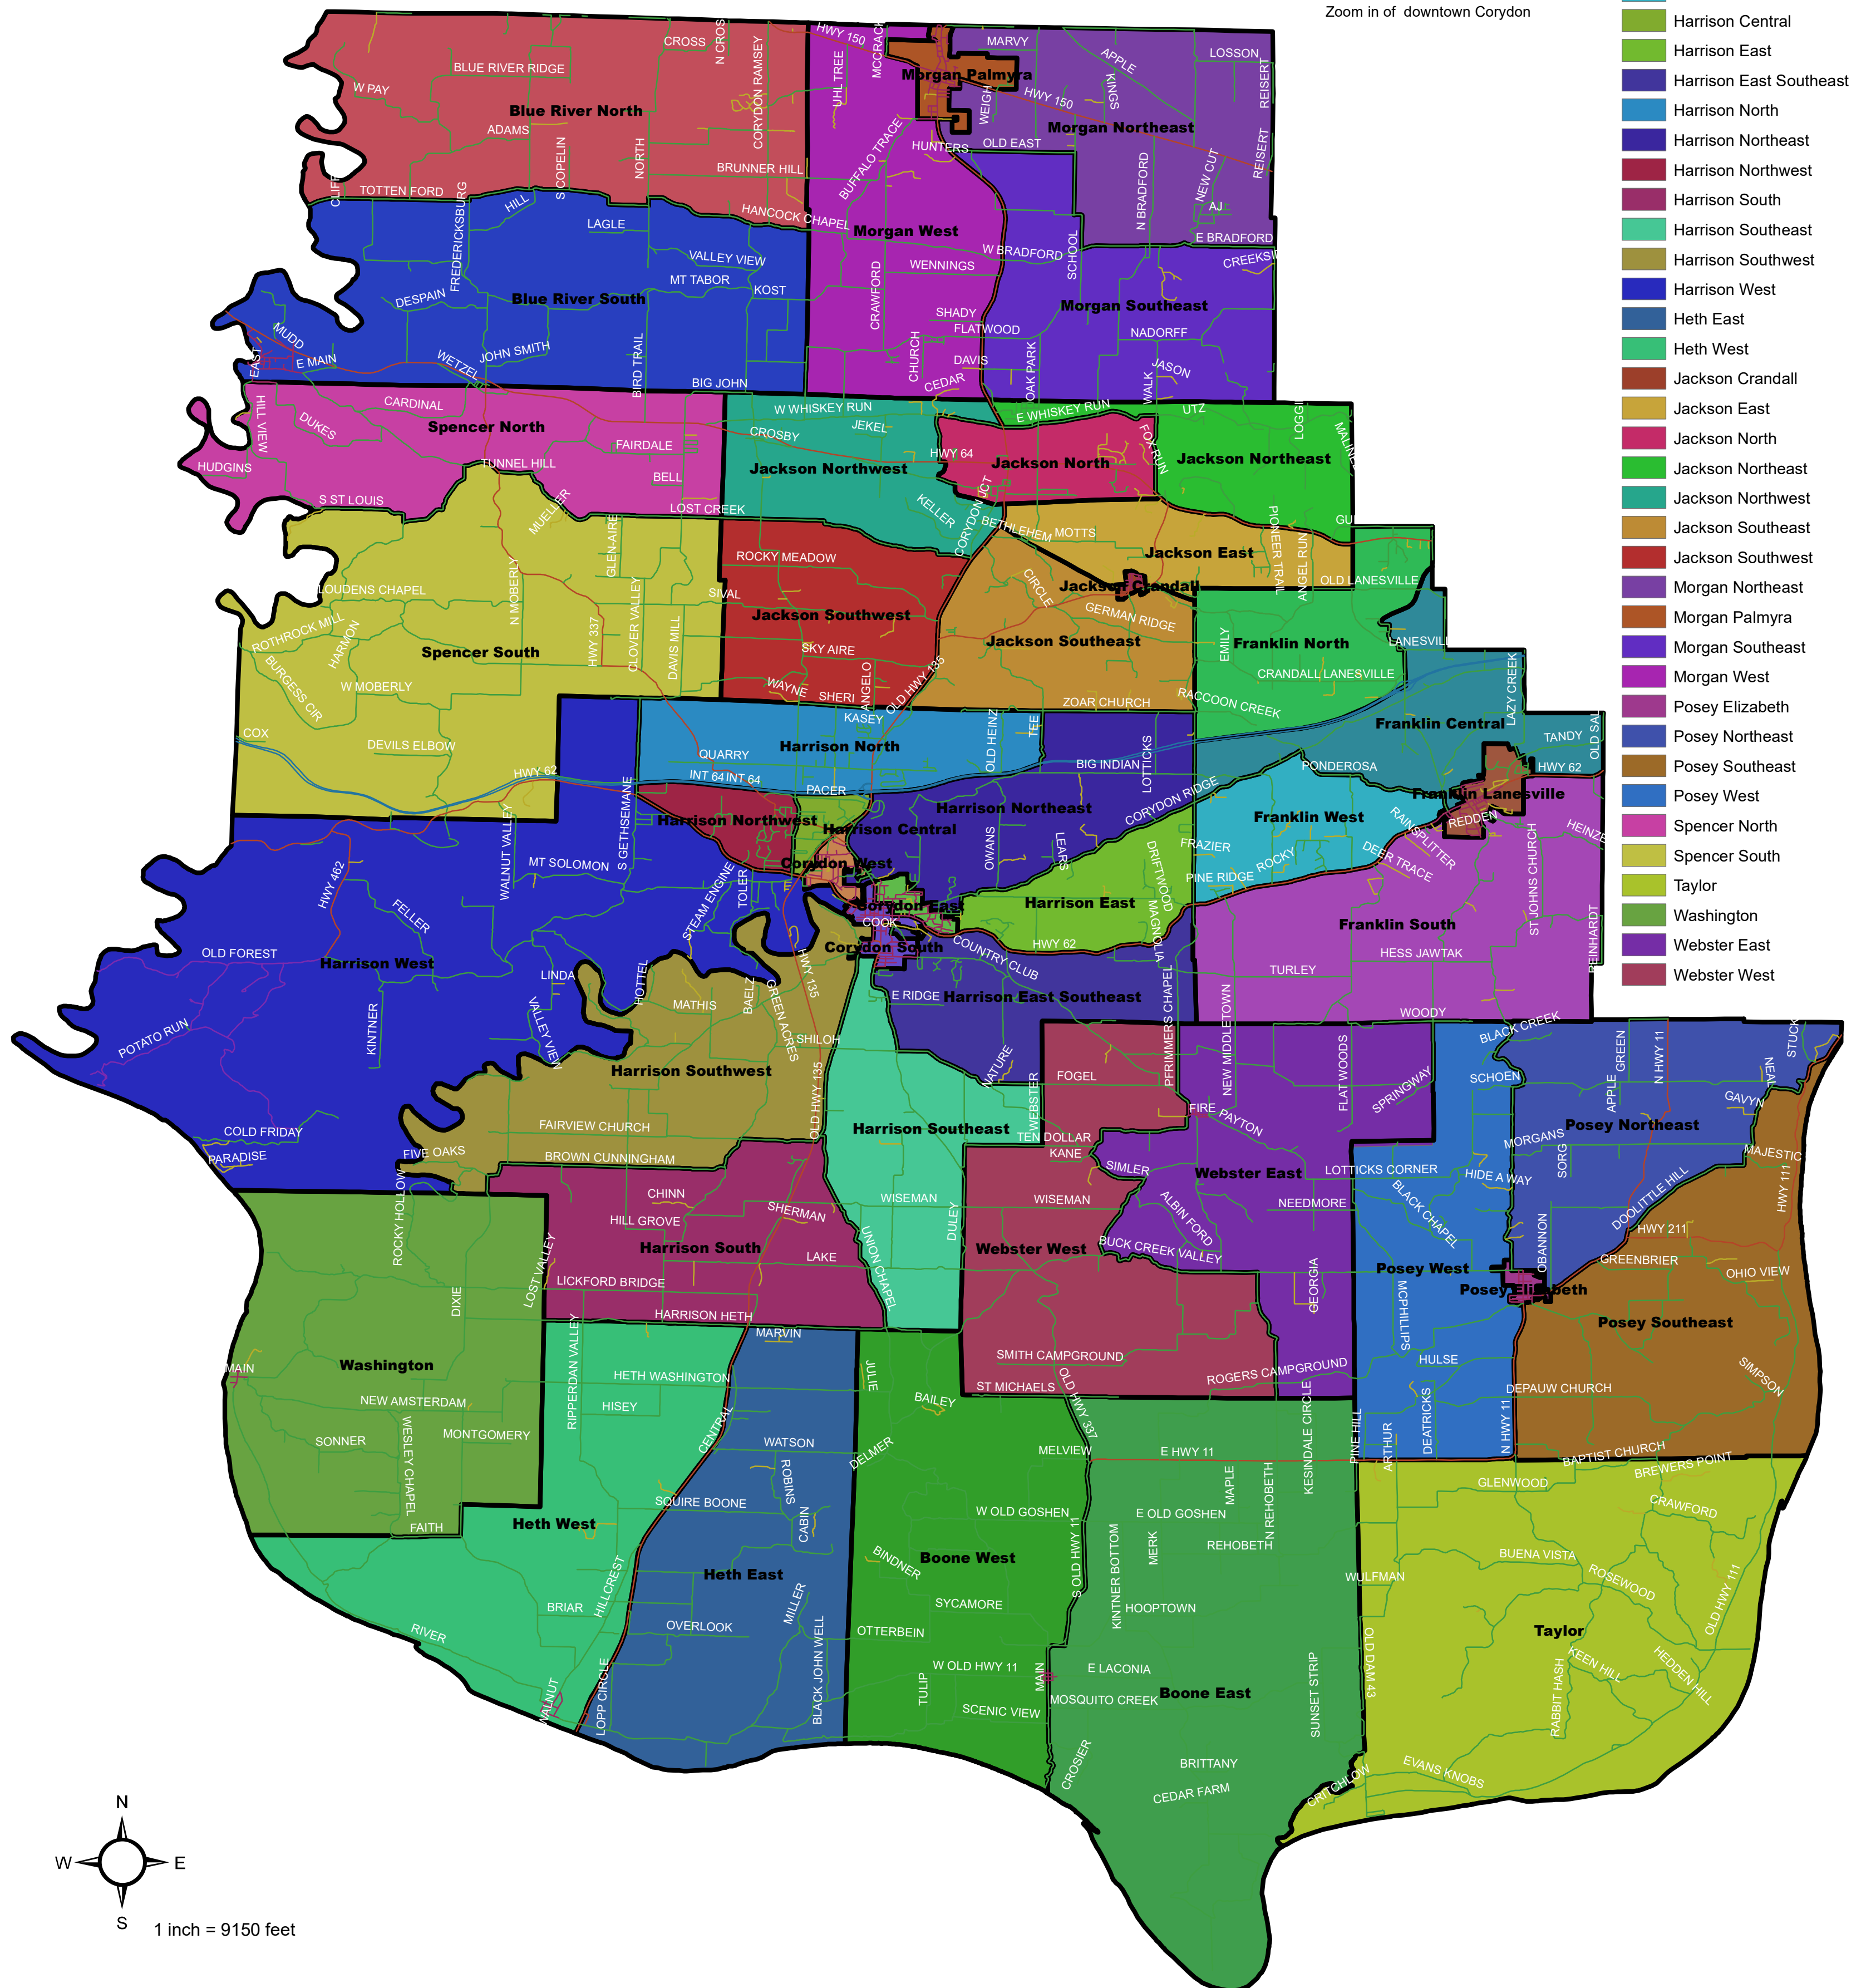

# Precinct

Zoom in of downtown Corydon

## Legend

- PRE\_NAME**
- Blue River North
  - Blue River South
  - Boone East
  - Boone West
  - Corydon East
  - Corydon South
  - Corydon West
  - Franklin Central
  - Franklin Lanesville
  - Franklin North
  - Franklin South
  - Franklin West
  - Harrison Central
  - Harrison East
  - Harrison East Southeast
  - Harrison North
  - Harrison Northeast
  - Harrison Northwest
  - Harrison South
  - Harrison Southeast
  - Harrison West
  - Heth East
  - Heth West
  - Jackson Crandall
  - Jackson East
  - Jackson North
  - Jackson Northeast
  - Jackson Northwest
  - Jackson Southeast
  - Jackson Southwest
  - Morgan Northeast
  - Morgan Palmyra
  - Morgan Southeast
  - Morgan West
  - Posey Elizabeth
  - Posey Northeast
  - Posey Southeast
  - Posey West
  - Spencer North
  - Spencer South
  - Taylor
  - Washington
  - Webster East
  - Webster West

1 inch = 9150 feet