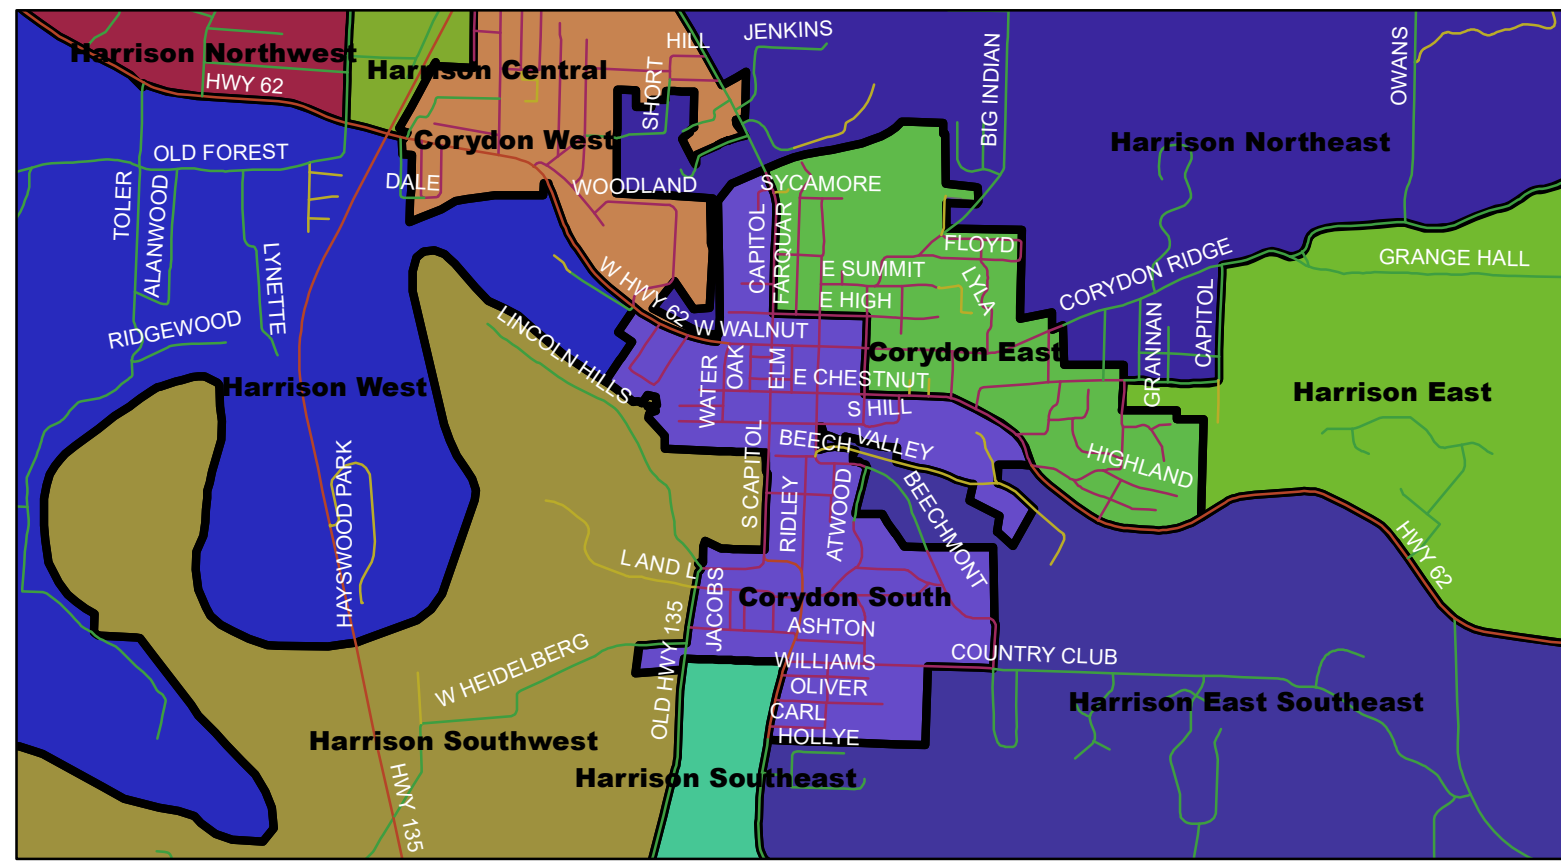

# Precinct

Zoom in of downtown Corydon

## Legend

- PRE\_NAME**
- Blue River North
  - Blue River South
  - Boone East
  - Boone West
  - Corydon East
  - Corydon South
  - Corydon West
  - Franklin Central
  - Franklin Lanesville
  - Franklin North
  - Franklin South
  - Franklin West
  - Harrison Central
  - Harrison East
  - Harrison East Southeast
  - Harrison North
  - Harrison Northeast
  - Harrison Northwest
  - Harrison South
  - Harrison Southeast
  - Harrison West
  - Heth East
  - Heth West
  - Jackson Crandall
  - Jackson East
  - Jackson North
  - Jackson Northeast
  - Jackson Northwest
  - Jackson Southeast
  - Jackson Southwest
  - Morgan Northeast
  - Morgan Palmyra
  - Morgan Southeast
  - Morgan West
  - Posey Elizabeth
  - Posey Northeast
  - Posey Southeast
  - Posey West
  - Spencer North
  - Spencer South
  - Taylor
  - Washington
  - Webster East
  - Webster West