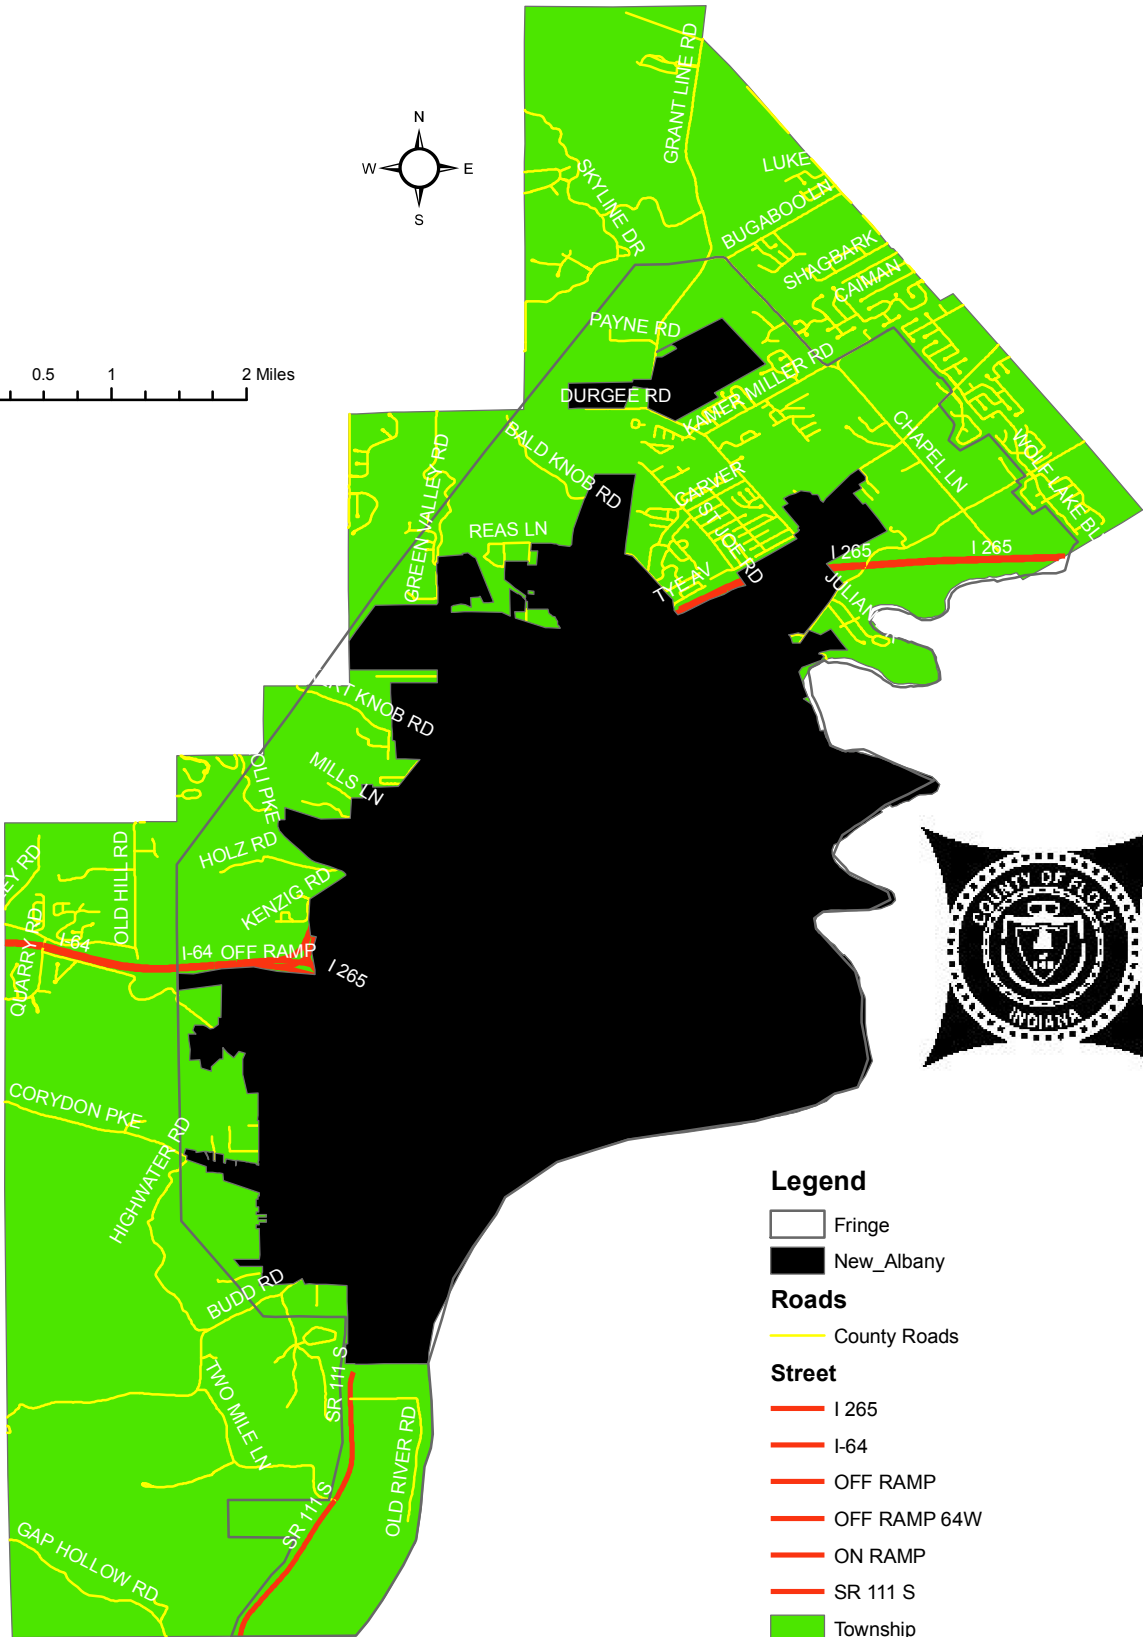

# New Albany Township Highway and Public Works Map

### Legend

-  Fringe
-  New\_Albany
- Roads**
-  County Roads
- Street**
-  I 265
-  I-64
-  OFF RAMP
-  OFF RAMP 64W
-  ON RAMP
-  SR 111 S
-  Township