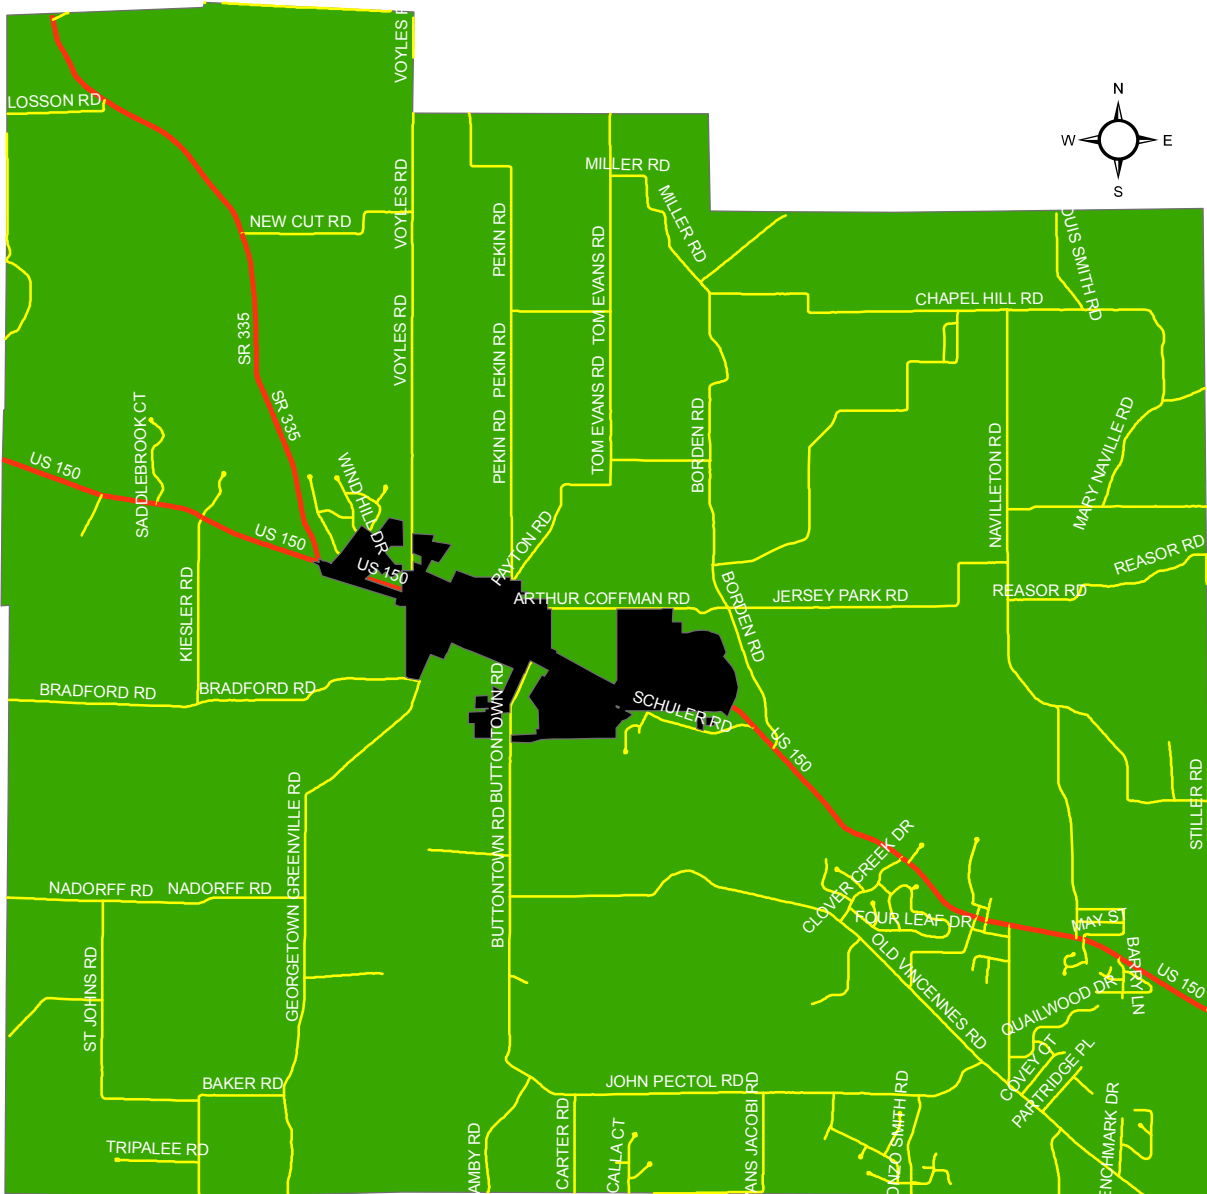

Greenville Township Highway and Public Works Map

Legend

-  Greenville
- County Roads**
-  County Roads
- State Roads**
-  SR 335
-  US 150
-  TOWNSHIP

0 0.45 0.9 1.8 Miles