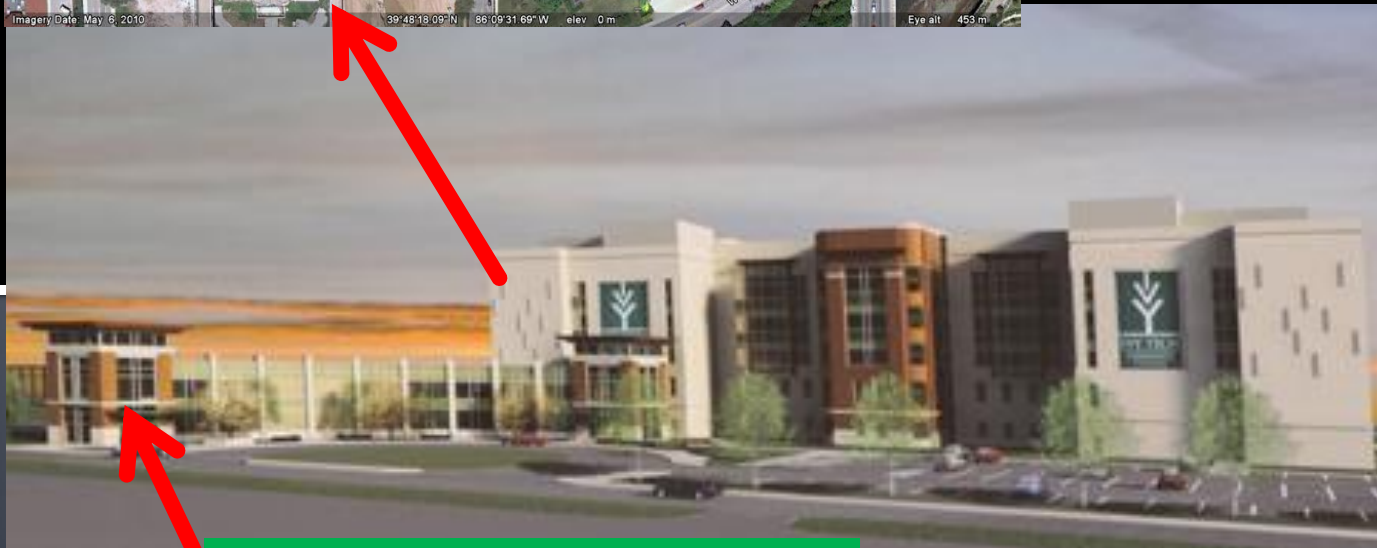

Official Address: 2535 N. Capital Ave
Indianapolis, IN 46208

Guest Parking Location

**Ivy Tech Community College
Illinois Fall Creek Center (IFC)**

IFC (Entrance Door #1)