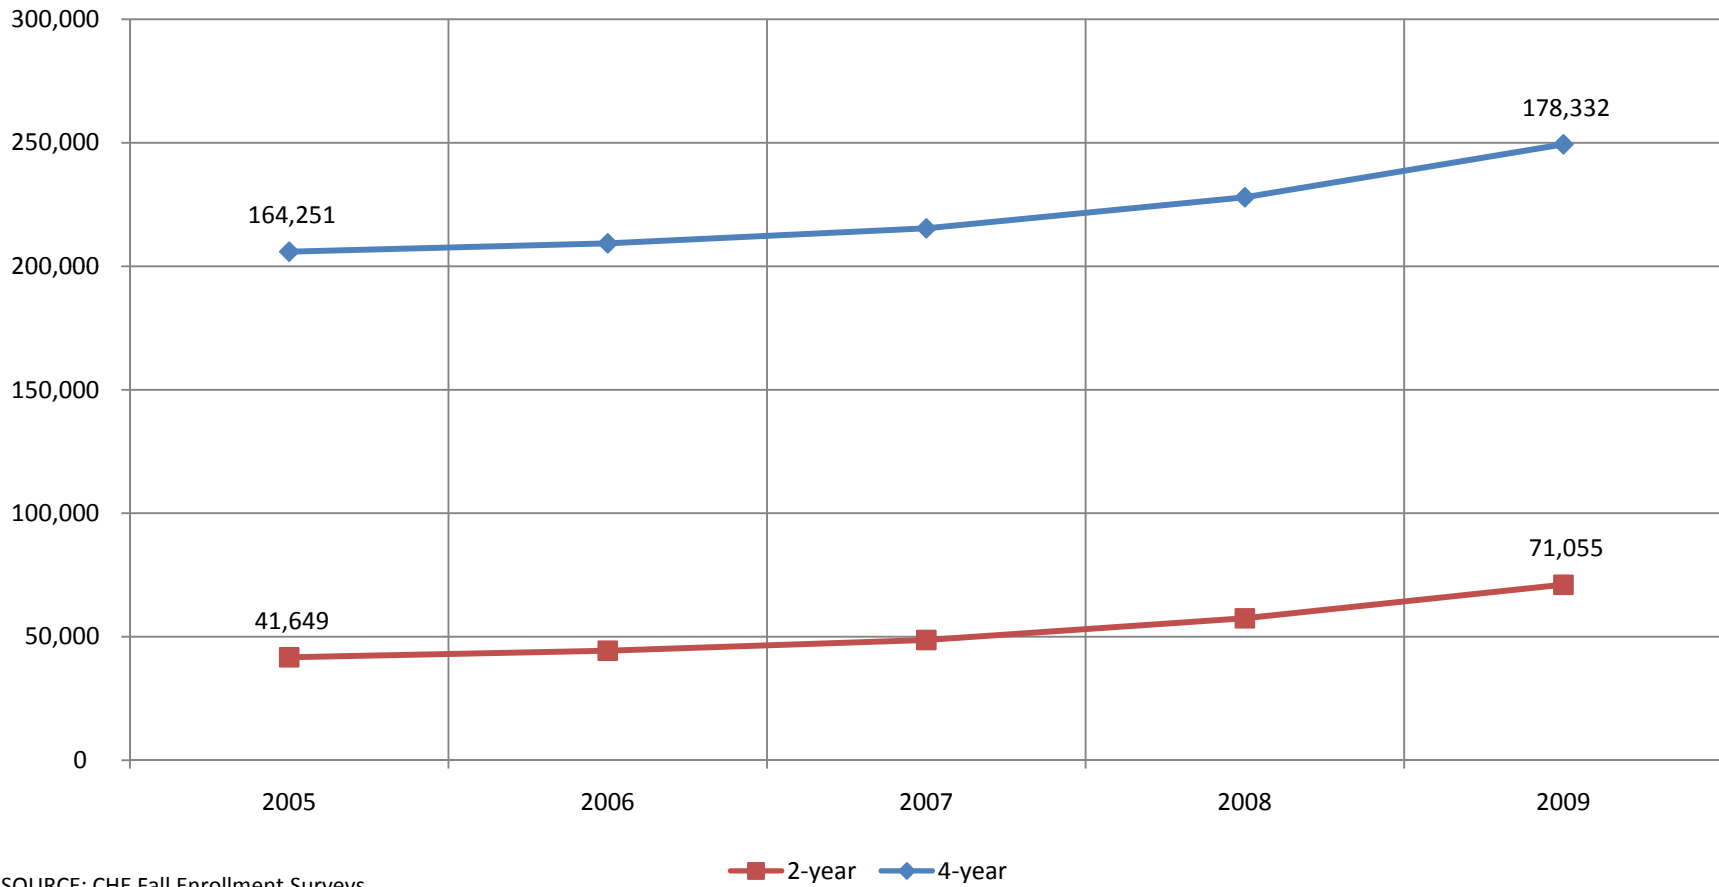

**Indiana Commission for Higher Education
Fall FTE Enrollment
2005-2009**

SOURCE: CHE Fall Enrollment Surveys