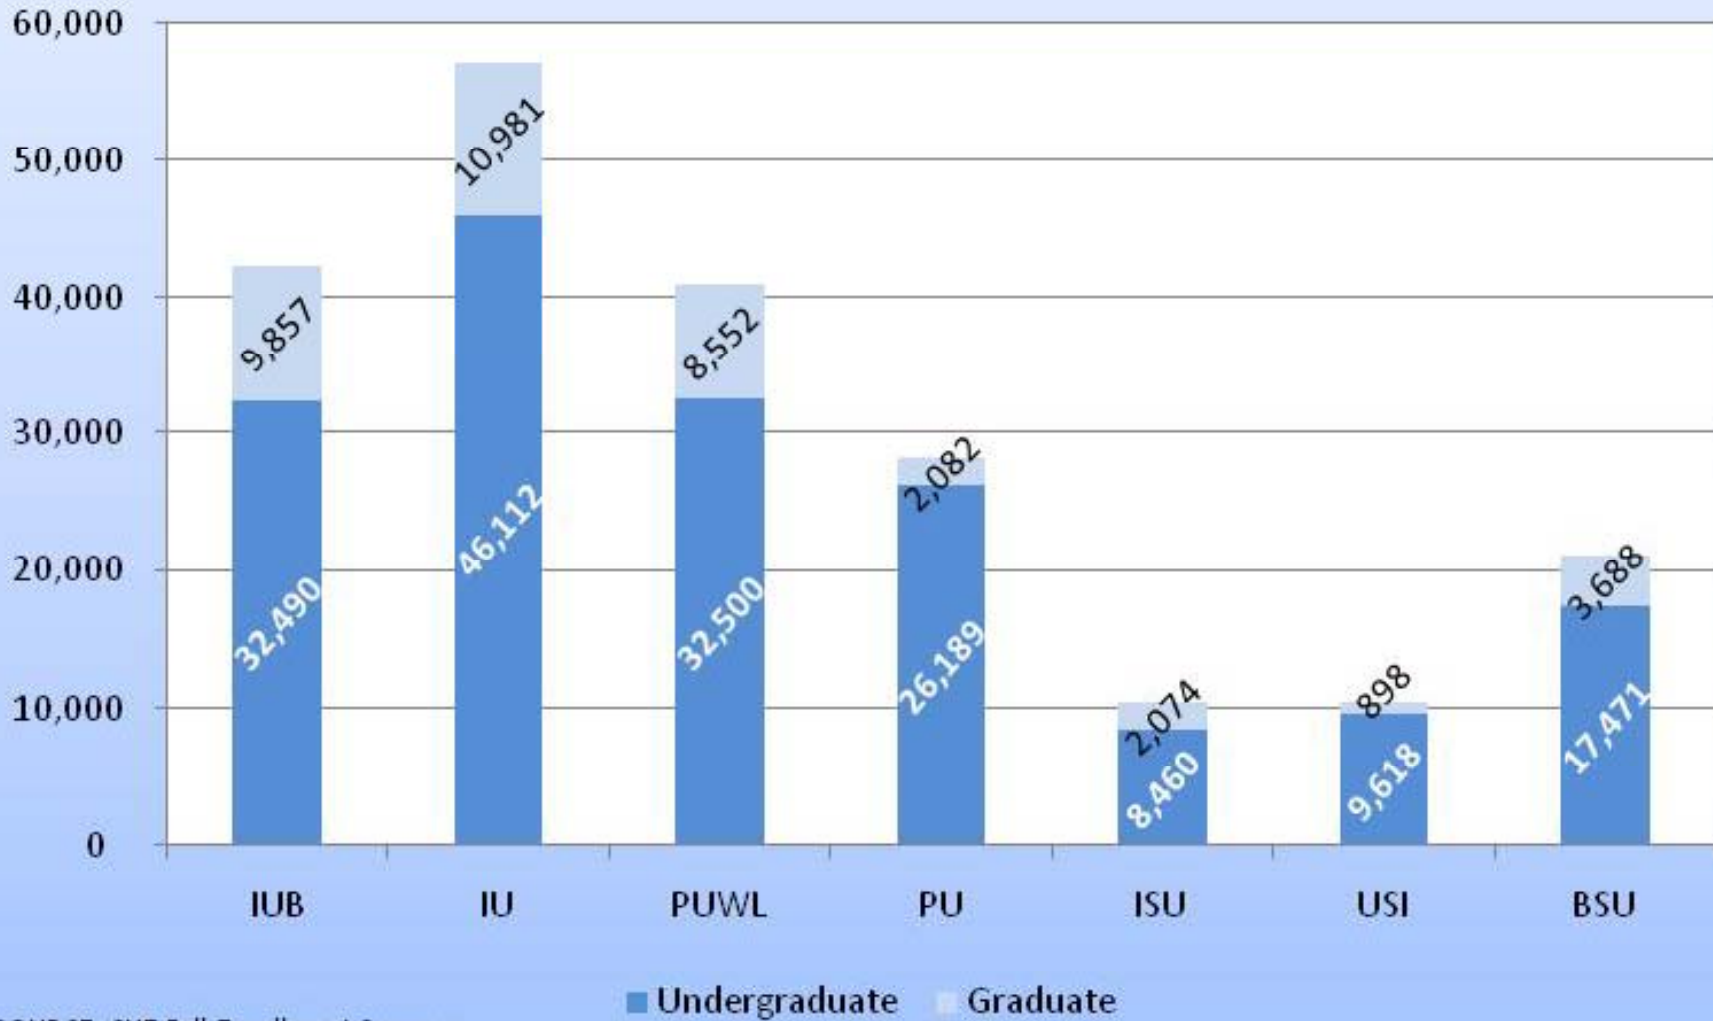

Indiana Commission for Higher Education Fall 2009 Headcount Enrollment by Level

SOURCE: CHE Fall Enrollment Surveys