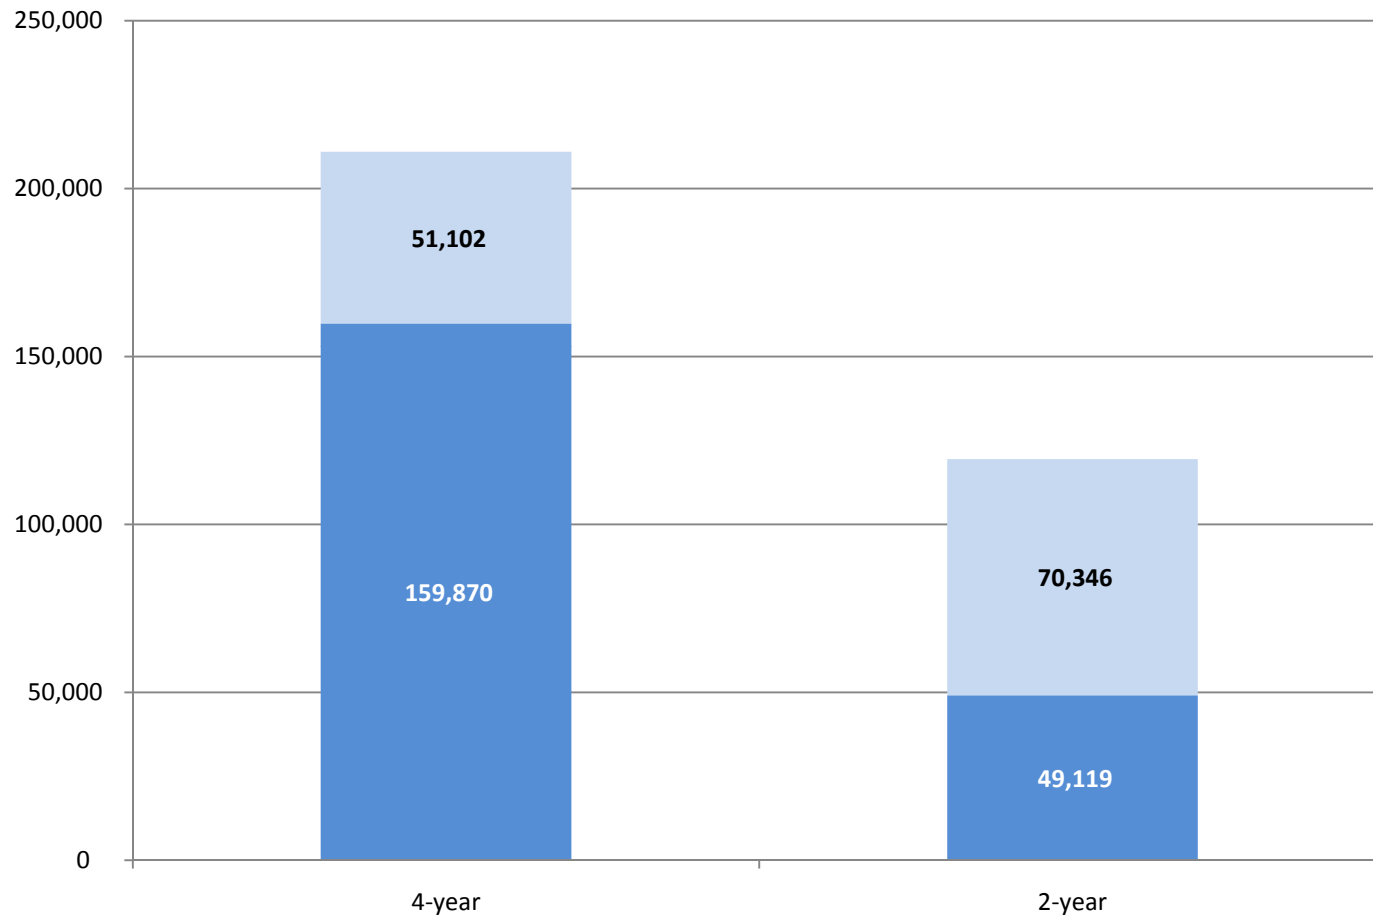

Indiana Commission for Higher Education Fall 2009 Headcount Enrollment by Status

SOURCE: CHE Fall Enrollment Surveys

■ Full-time ■ Part-time