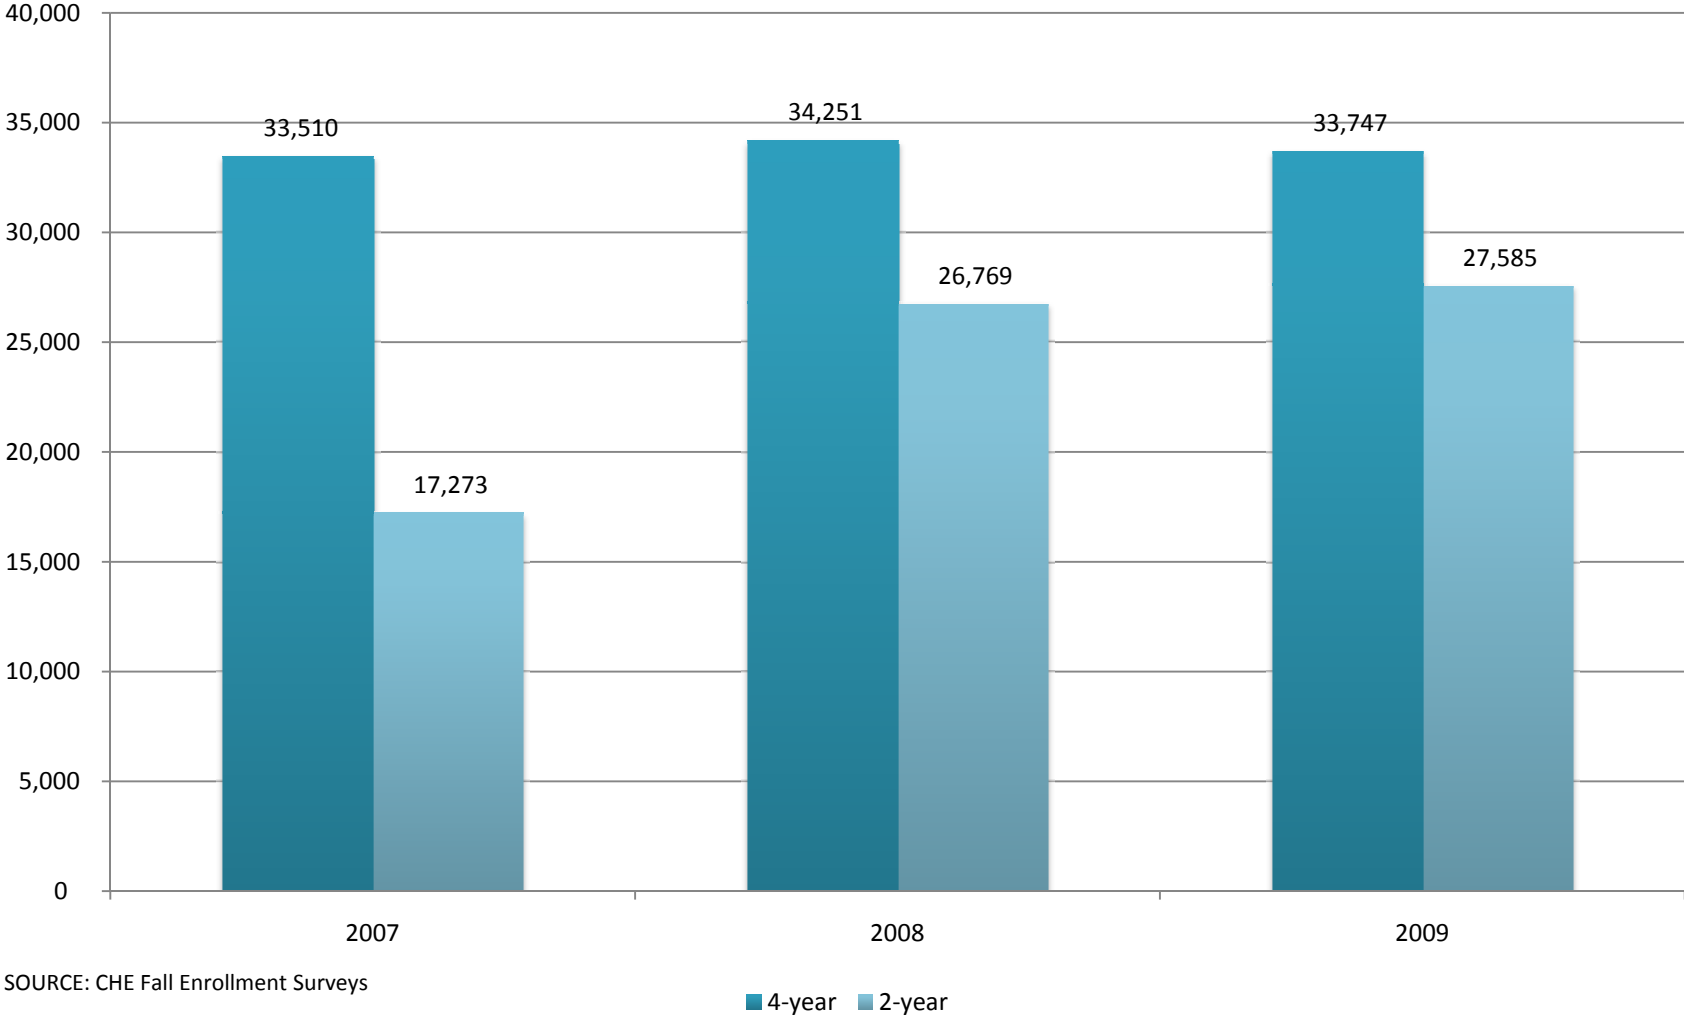

**Indiana Commission for Higher Education
First-time Entry Undergraduate Headcount Enrollment
Fall 2007-2009**