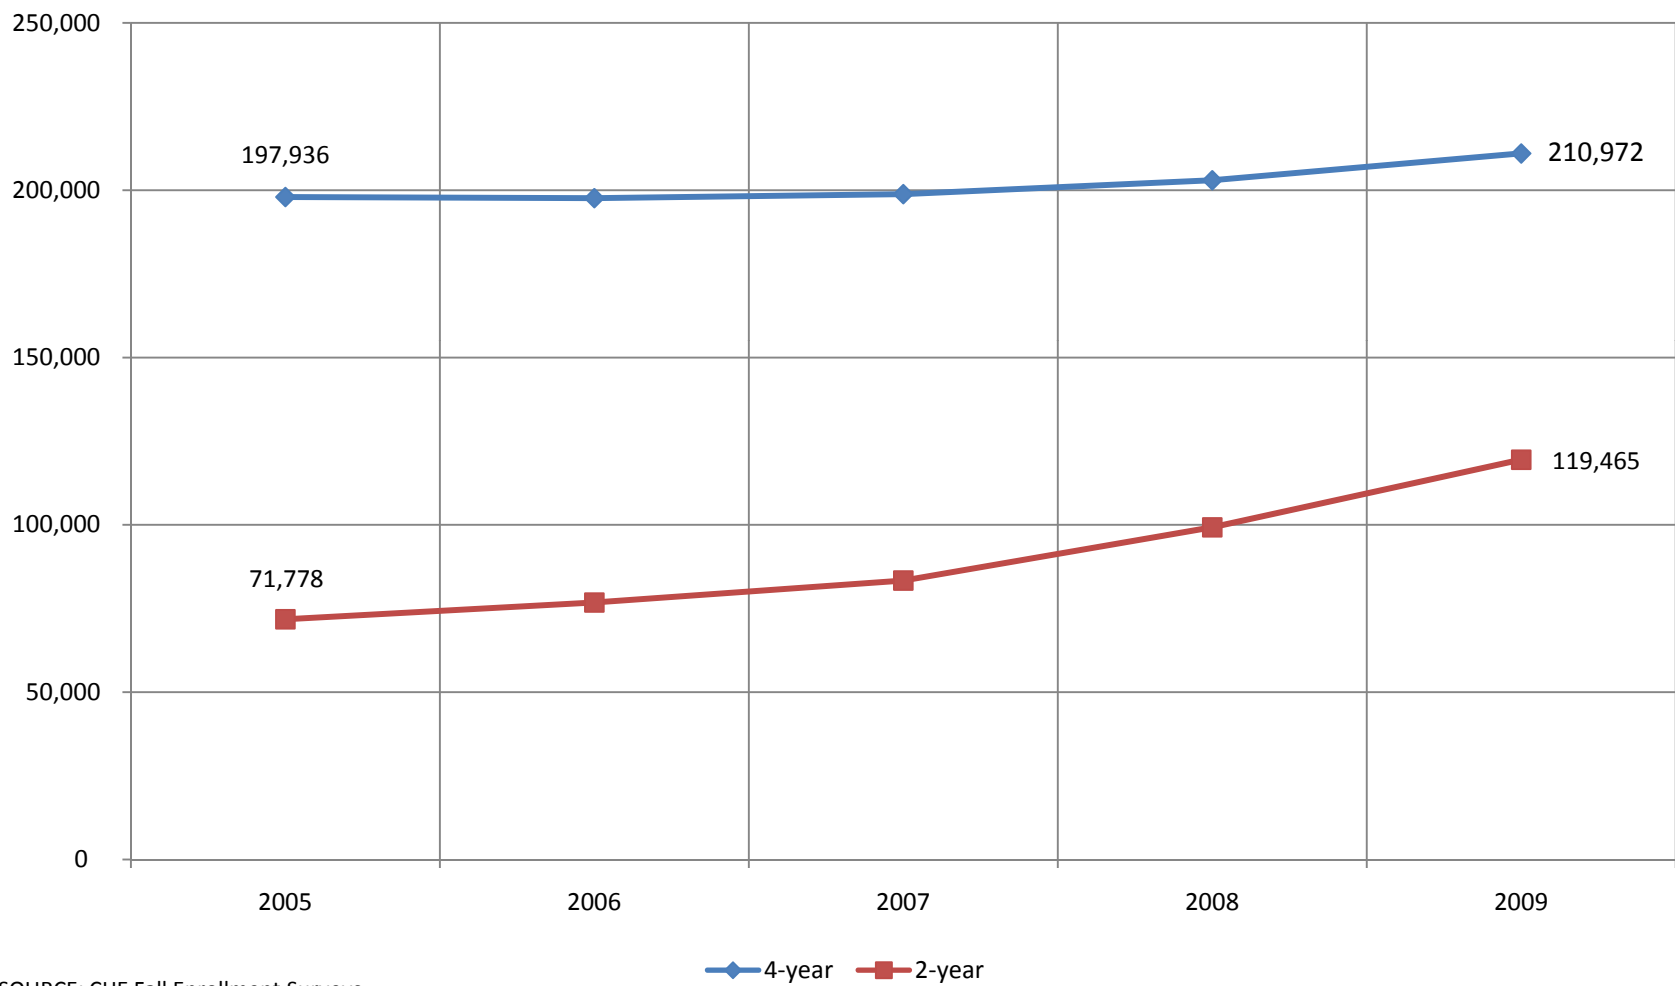

Fall 2009 Enrollment Survey Summary

Indiana Commission for Higher Education
October 9, 2009
Indiana University East
Whitewater Hall
Richmond, Indiana

**Indiana Commission for Higher Education
Fall Headcount Enrollment
2005-2009**