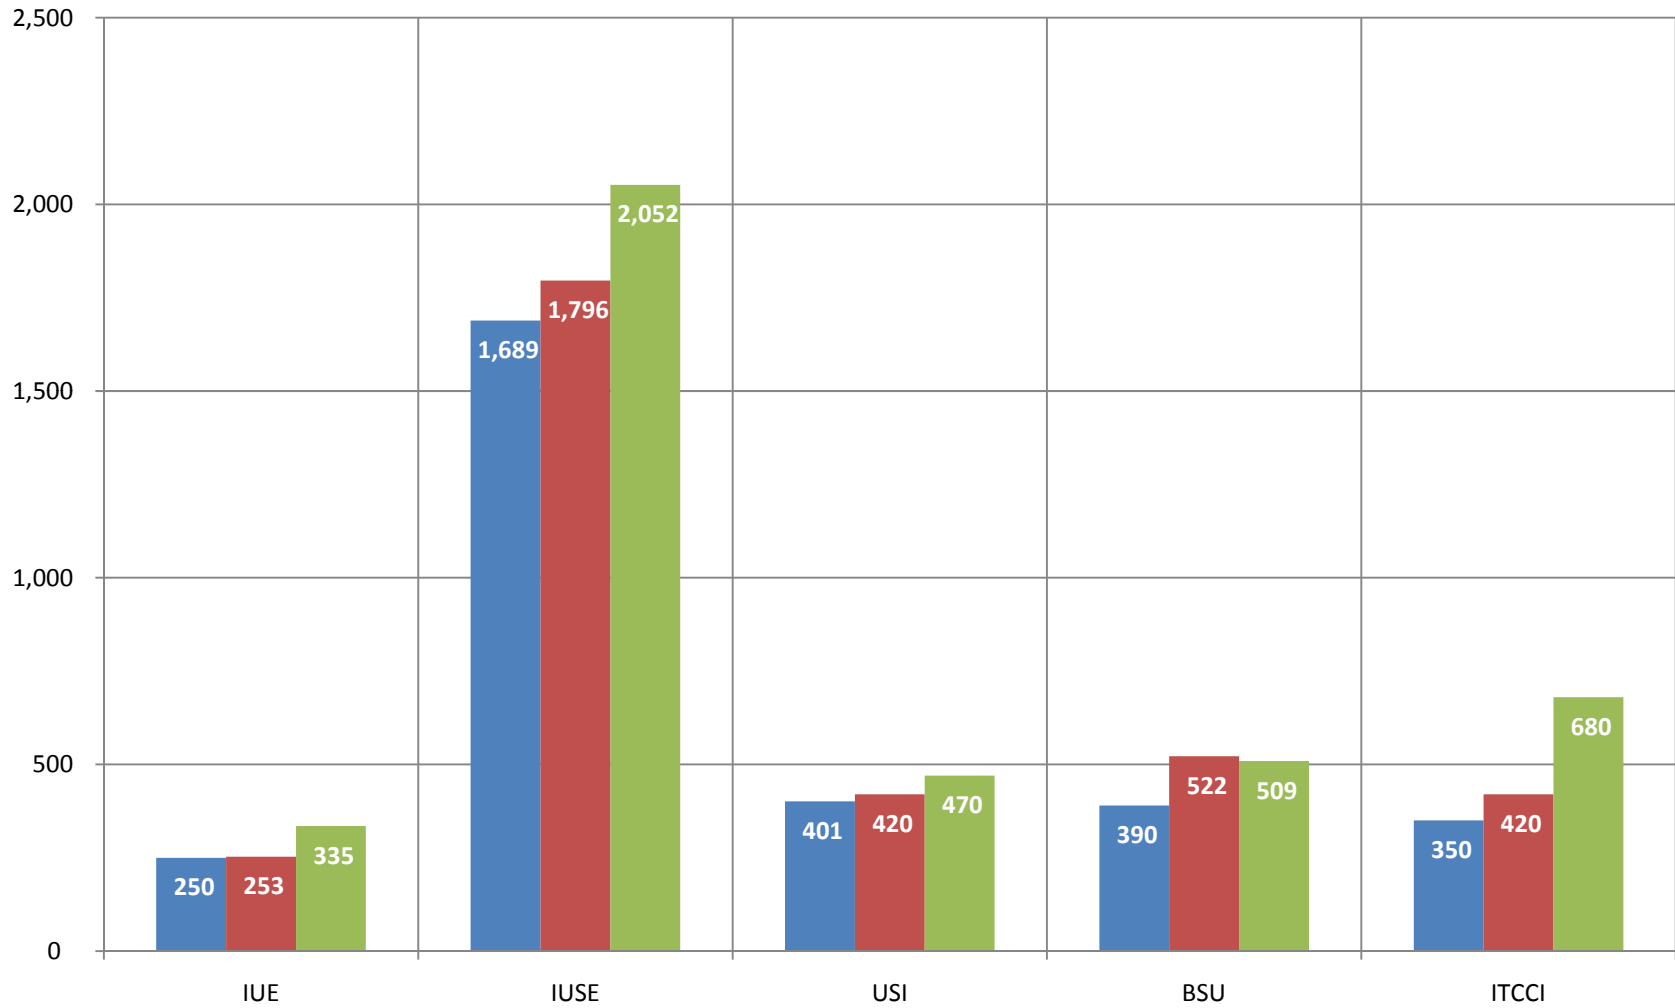

**Indiana Commission for Higher Education
Fall 2009 Reciprocity Headcount Enrollment by Campus**

SOURCE: CHE Fall Enrollment Surveys

■ 2007 ■ 2008 ■ 2009