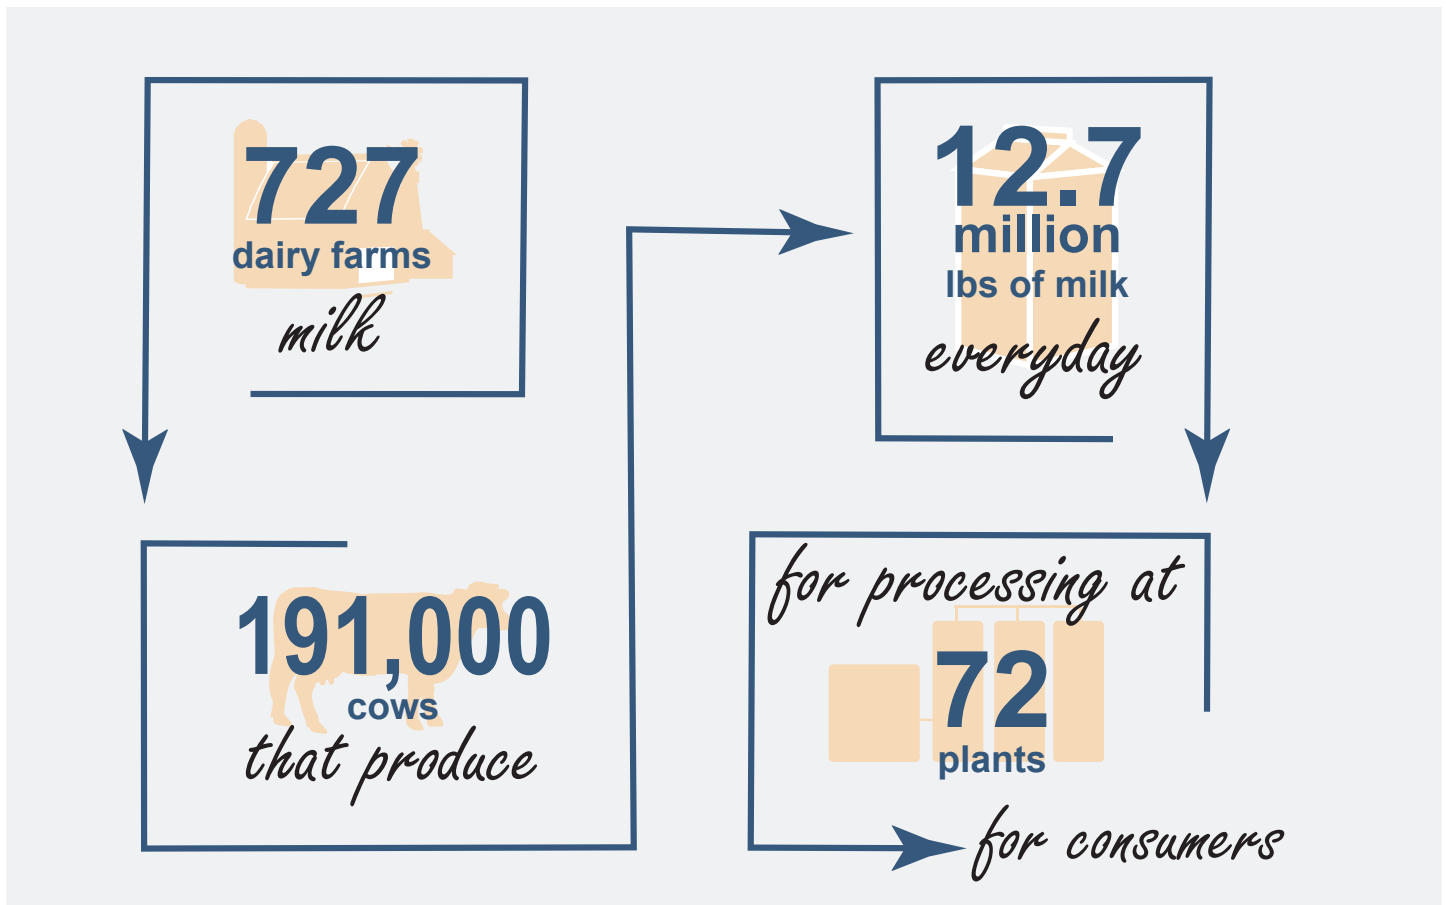

2022 *Indiana Dairy Buyer's Guide*

Hoosier dairy farms and processors range in size from small to large. Statewide, the sector **supports more than 56,000 jobs** (directly and indirectly).

Indiana milk production ranks **#15 in U.S.**

74.4% of
Indiana's dairies have
fewer than 100 cows

31 farms use **178 automatic
milking installations**
(aka "robots")