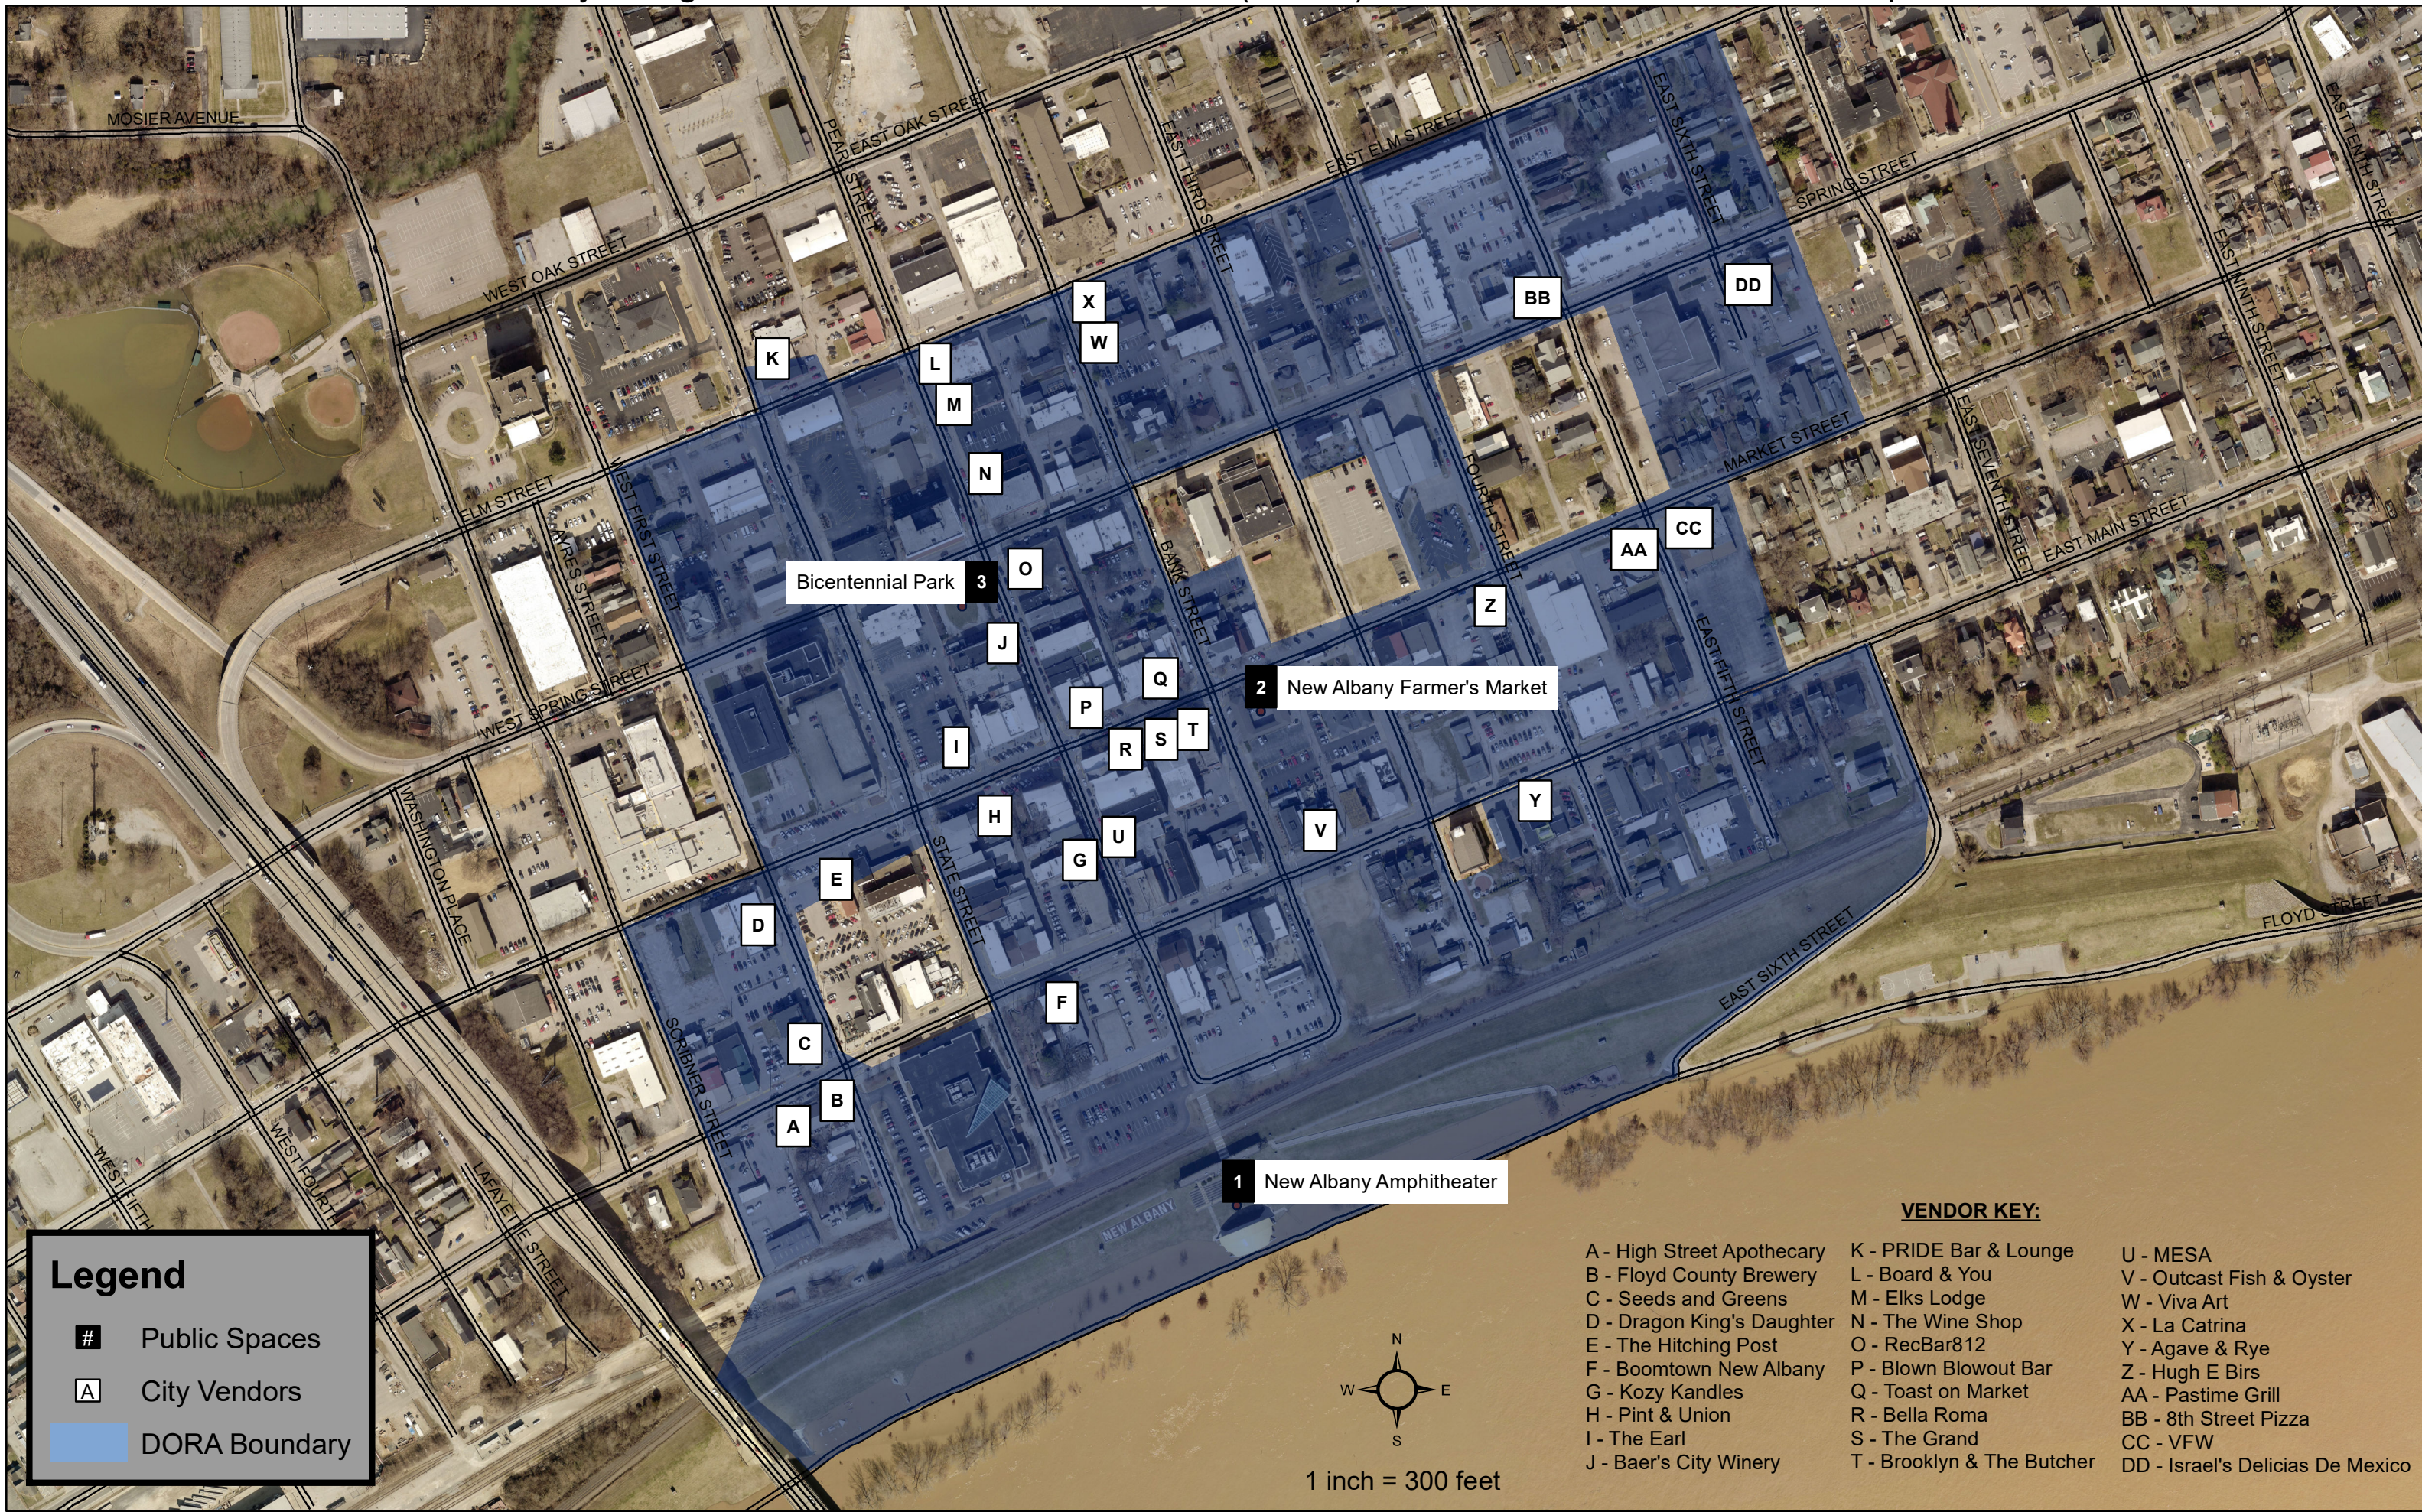

New Albany Designated Outdoor Refreshment Area (DORA) - Vendor Locations and Public Spaces

Legend

- # Public Spaces
- A City Vendors
- DORA Boundary

VENDOR KEY:

- | | | |
|----------------------------|----------------------------|----------------------------------|
| A - High Street Apothecary | K - PRIDE Bar & Lounge | U - MESA |
| B - Floyd County Brewery | L - Board & You | V - Outcast Fish & Oyster |
| C - Seeds and Greens | M - Elks Lodge | W - Viva Art |
| D - Dragon King's Daughter | N - The Wine Shop | X - La Katrina |
| E - The Hitching Post | O - RecBar812 | Y - Agave & Rye |
| F - Boomtown New Albany | P - Blown Blowout Bar | Z - Hugh E Birs |
| G - Kozy Kandles | Q - Toast on Market | AA - Pastime Grill |
| H - Pint & Union | R - Bella Roma | BB - 8th Street Pizza |
| I - The Earl | S - The Grand | CC - VFW |
| J - Baer's City Winery | T - Brooklyn & The Butcher | DD - Israel's Delicias De Mexico |

1 inch = 300 feet