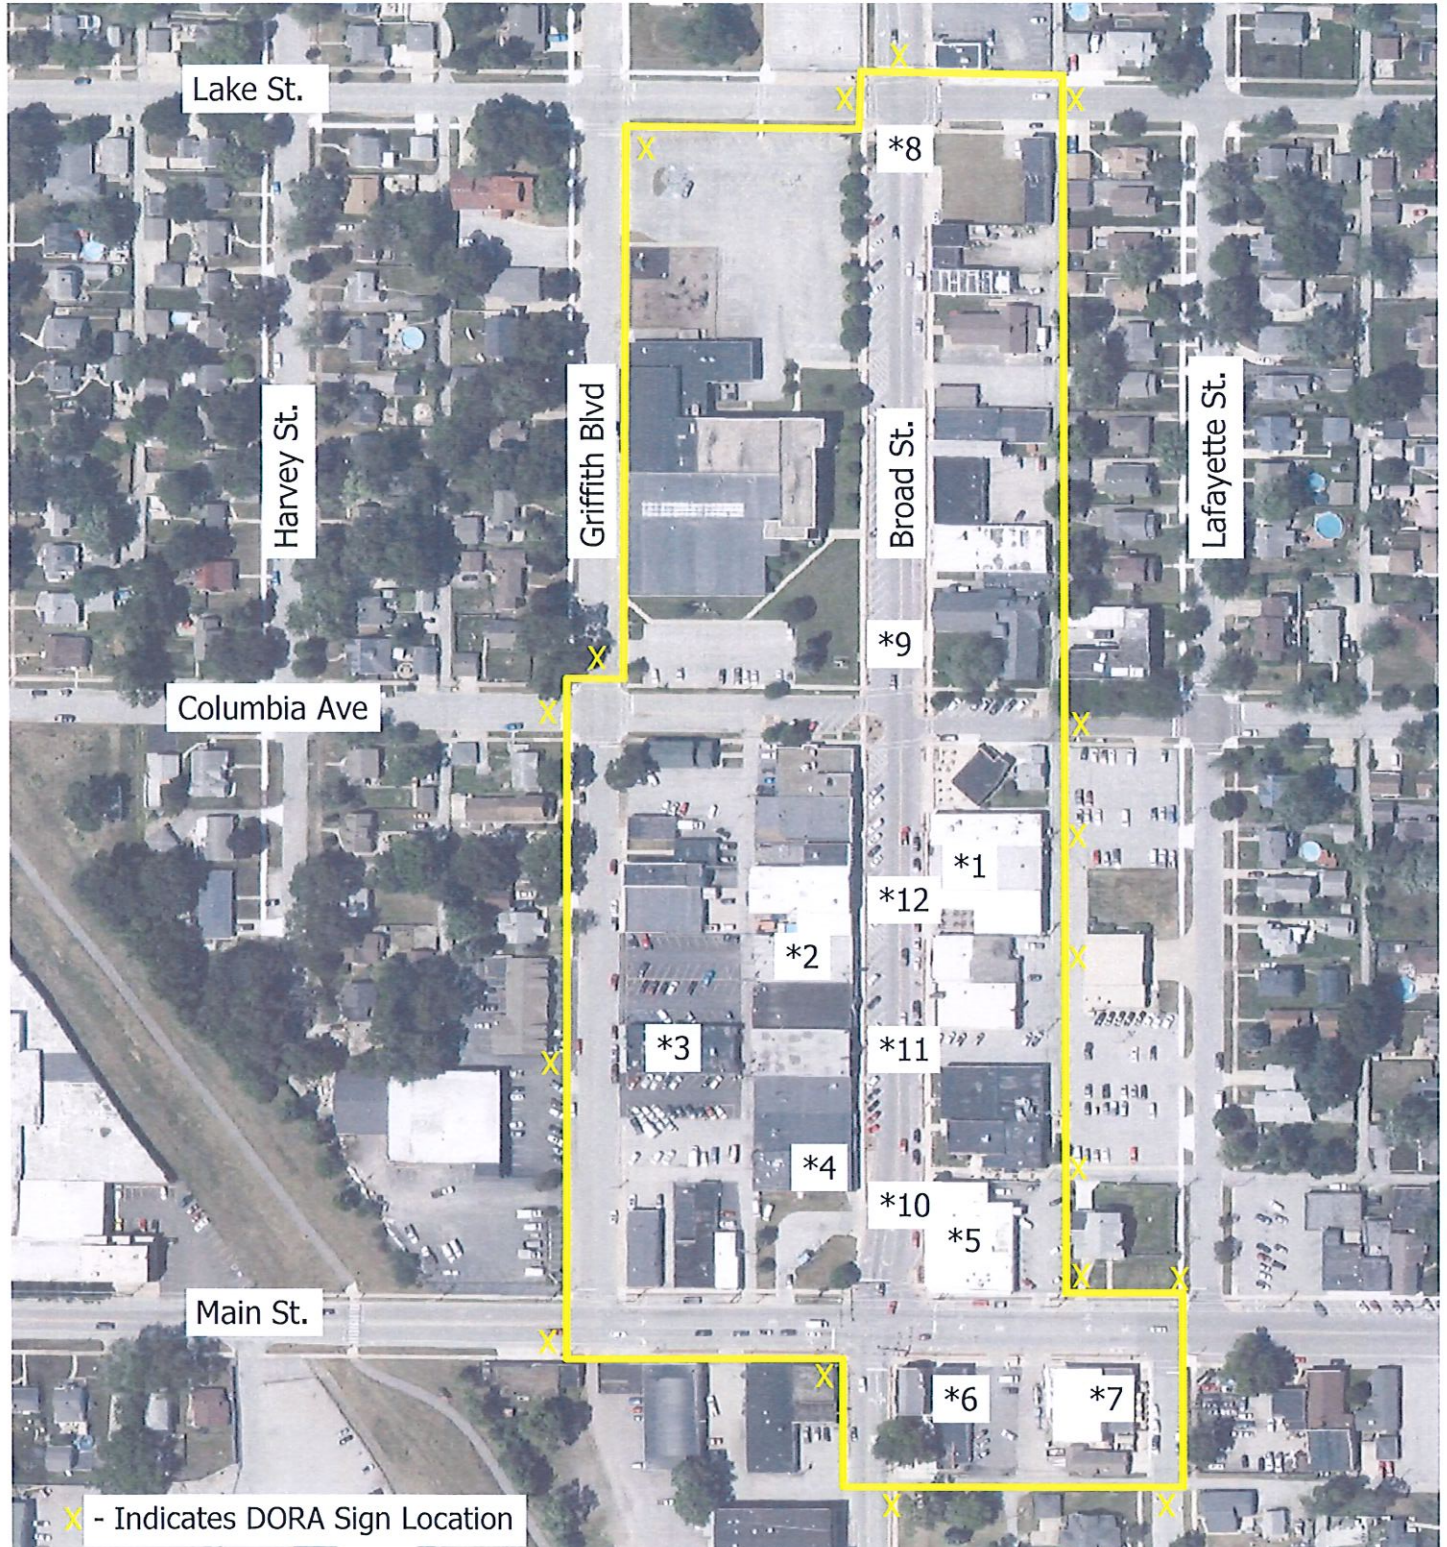

Griffith DORA

- *1 135 N Broad Street - Set 'Em Up
- *2 128 N Broad Street - Charcuterie
- *3 121 N Griffith Boulevard - Bridges Scoreboard
- *4 108 N Broad Street - True BBQ / Broad St Tavern
- *5 105 N Broad Street - AJ's
- *6 101 E Main Street - Banquet
- *7 121 E Main Street - New Oberpfalz
- *8 - 12 Temporary Vendor Service - Beer & Wine

Town of Griffith DORA Boundary

Boundary Description:

Commencing at the point of beginning at the NW corner of 200 N. Broad St. heading east along the northern property line of 200 N. Broad St. to the NE corner of 200 N. Broad St., thence north to the SE corner of 302 N. Broad St., thence east along the southern property line of 303 N. Broad St. to the SE corner of 303 N Broad St., thence south along the eastern property line of 109 E. Lake Street to the SW corner of 114 E. Main St., thence east along the southern property line of 114 E. Main St. to the SE corner of 114 E. Main Street, thence south along the western property line of 207 E. Main St. to the SW corner of 207 E. Main Street, thence west along the southern property line of 121 E. Main St. to the SE corner of 106 S. Broad St., thence north along the eastern property line of 106 S. Broad St. to the NE corner of 101 W. Main St., thence west along the northern property line of 101 W. Main St. to the NE corner of 207 W. Main St., thence North along the eastern property line of 100 N. Griffith Blvd. to the SE corner of 204 N. Griffith Blvd., thence east to the SW corner of 200 N. Broad St., thence north along the western property line of 200 N. Broad St. to the NW corner of 200 N. Broad St., the point of beginning.