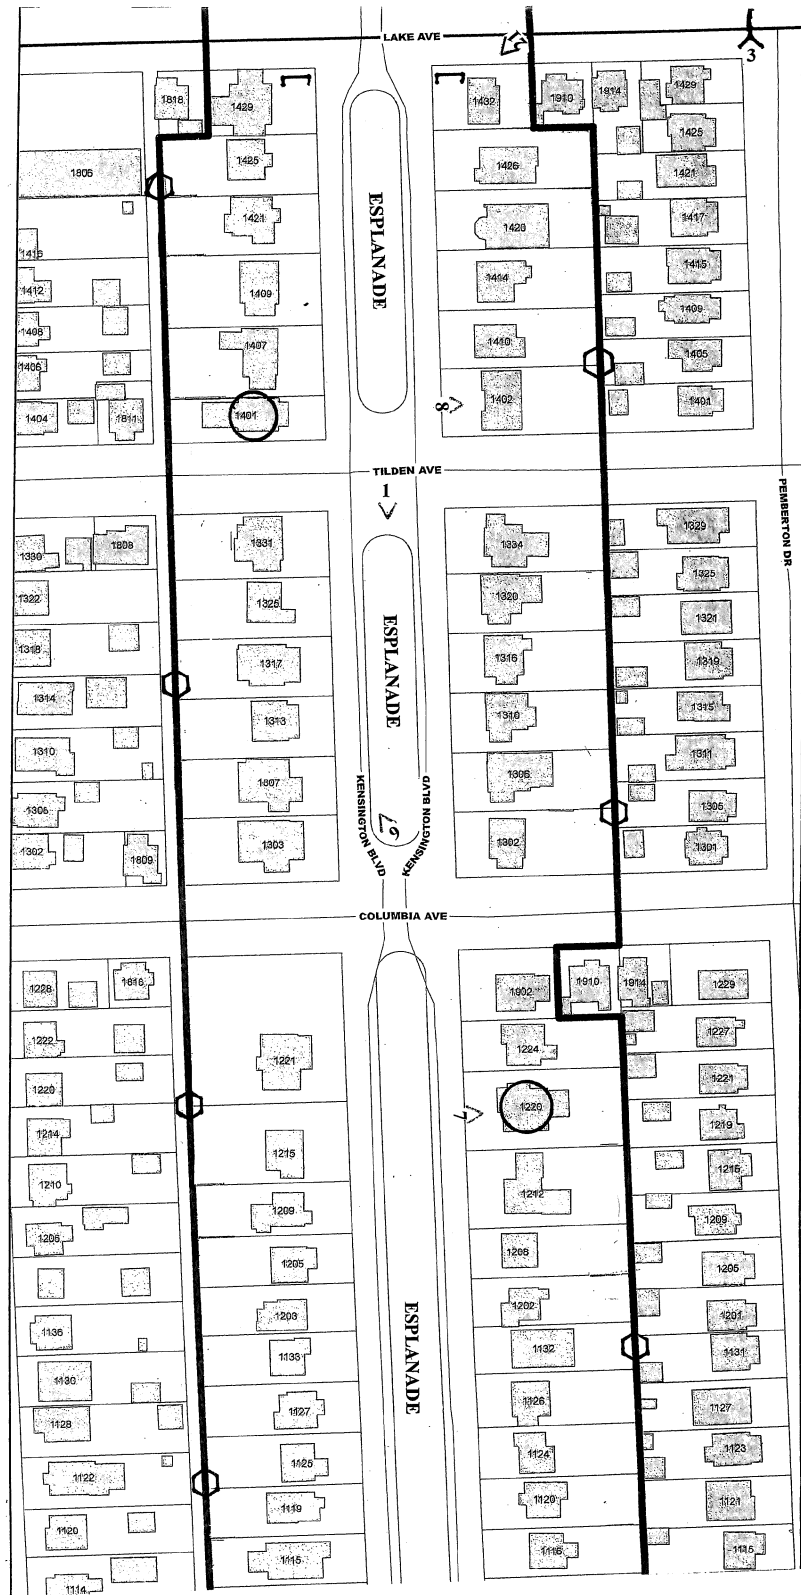

MAP 1

NORTH

KENSINGTON BOULEVARD
HISTORIC DISTRICT
Fort Wayne, Allen County, IN

LEGEND

- Contributing
- Non-Contributing
- Boundary
- Photo Designator
- Entrance Structure

2
Y

2
Y

NOT TO SCALE

MAP 2

NORTH

**KENSINGTON BOULEVARD
HISTORIC DISTRICT**
Fort Wayne, Allen County, IN

LEGEND
Contributing

Non-Contributing -

Boundary

Photo Designator

Entrance Structure

NOT TO SCALE

2

2

3

3

MAP 3

NORTH

KENSINGTON BOULEVARD
HISTORIC DISTRICT
Fort Wayne, Allen County, IN

LEGEND

- Contributing
- Non-Contributing
- Boundary
- Photo Designator
- Entrance Structure

NOT TO SCALE

3

3

4

4

MAP 4