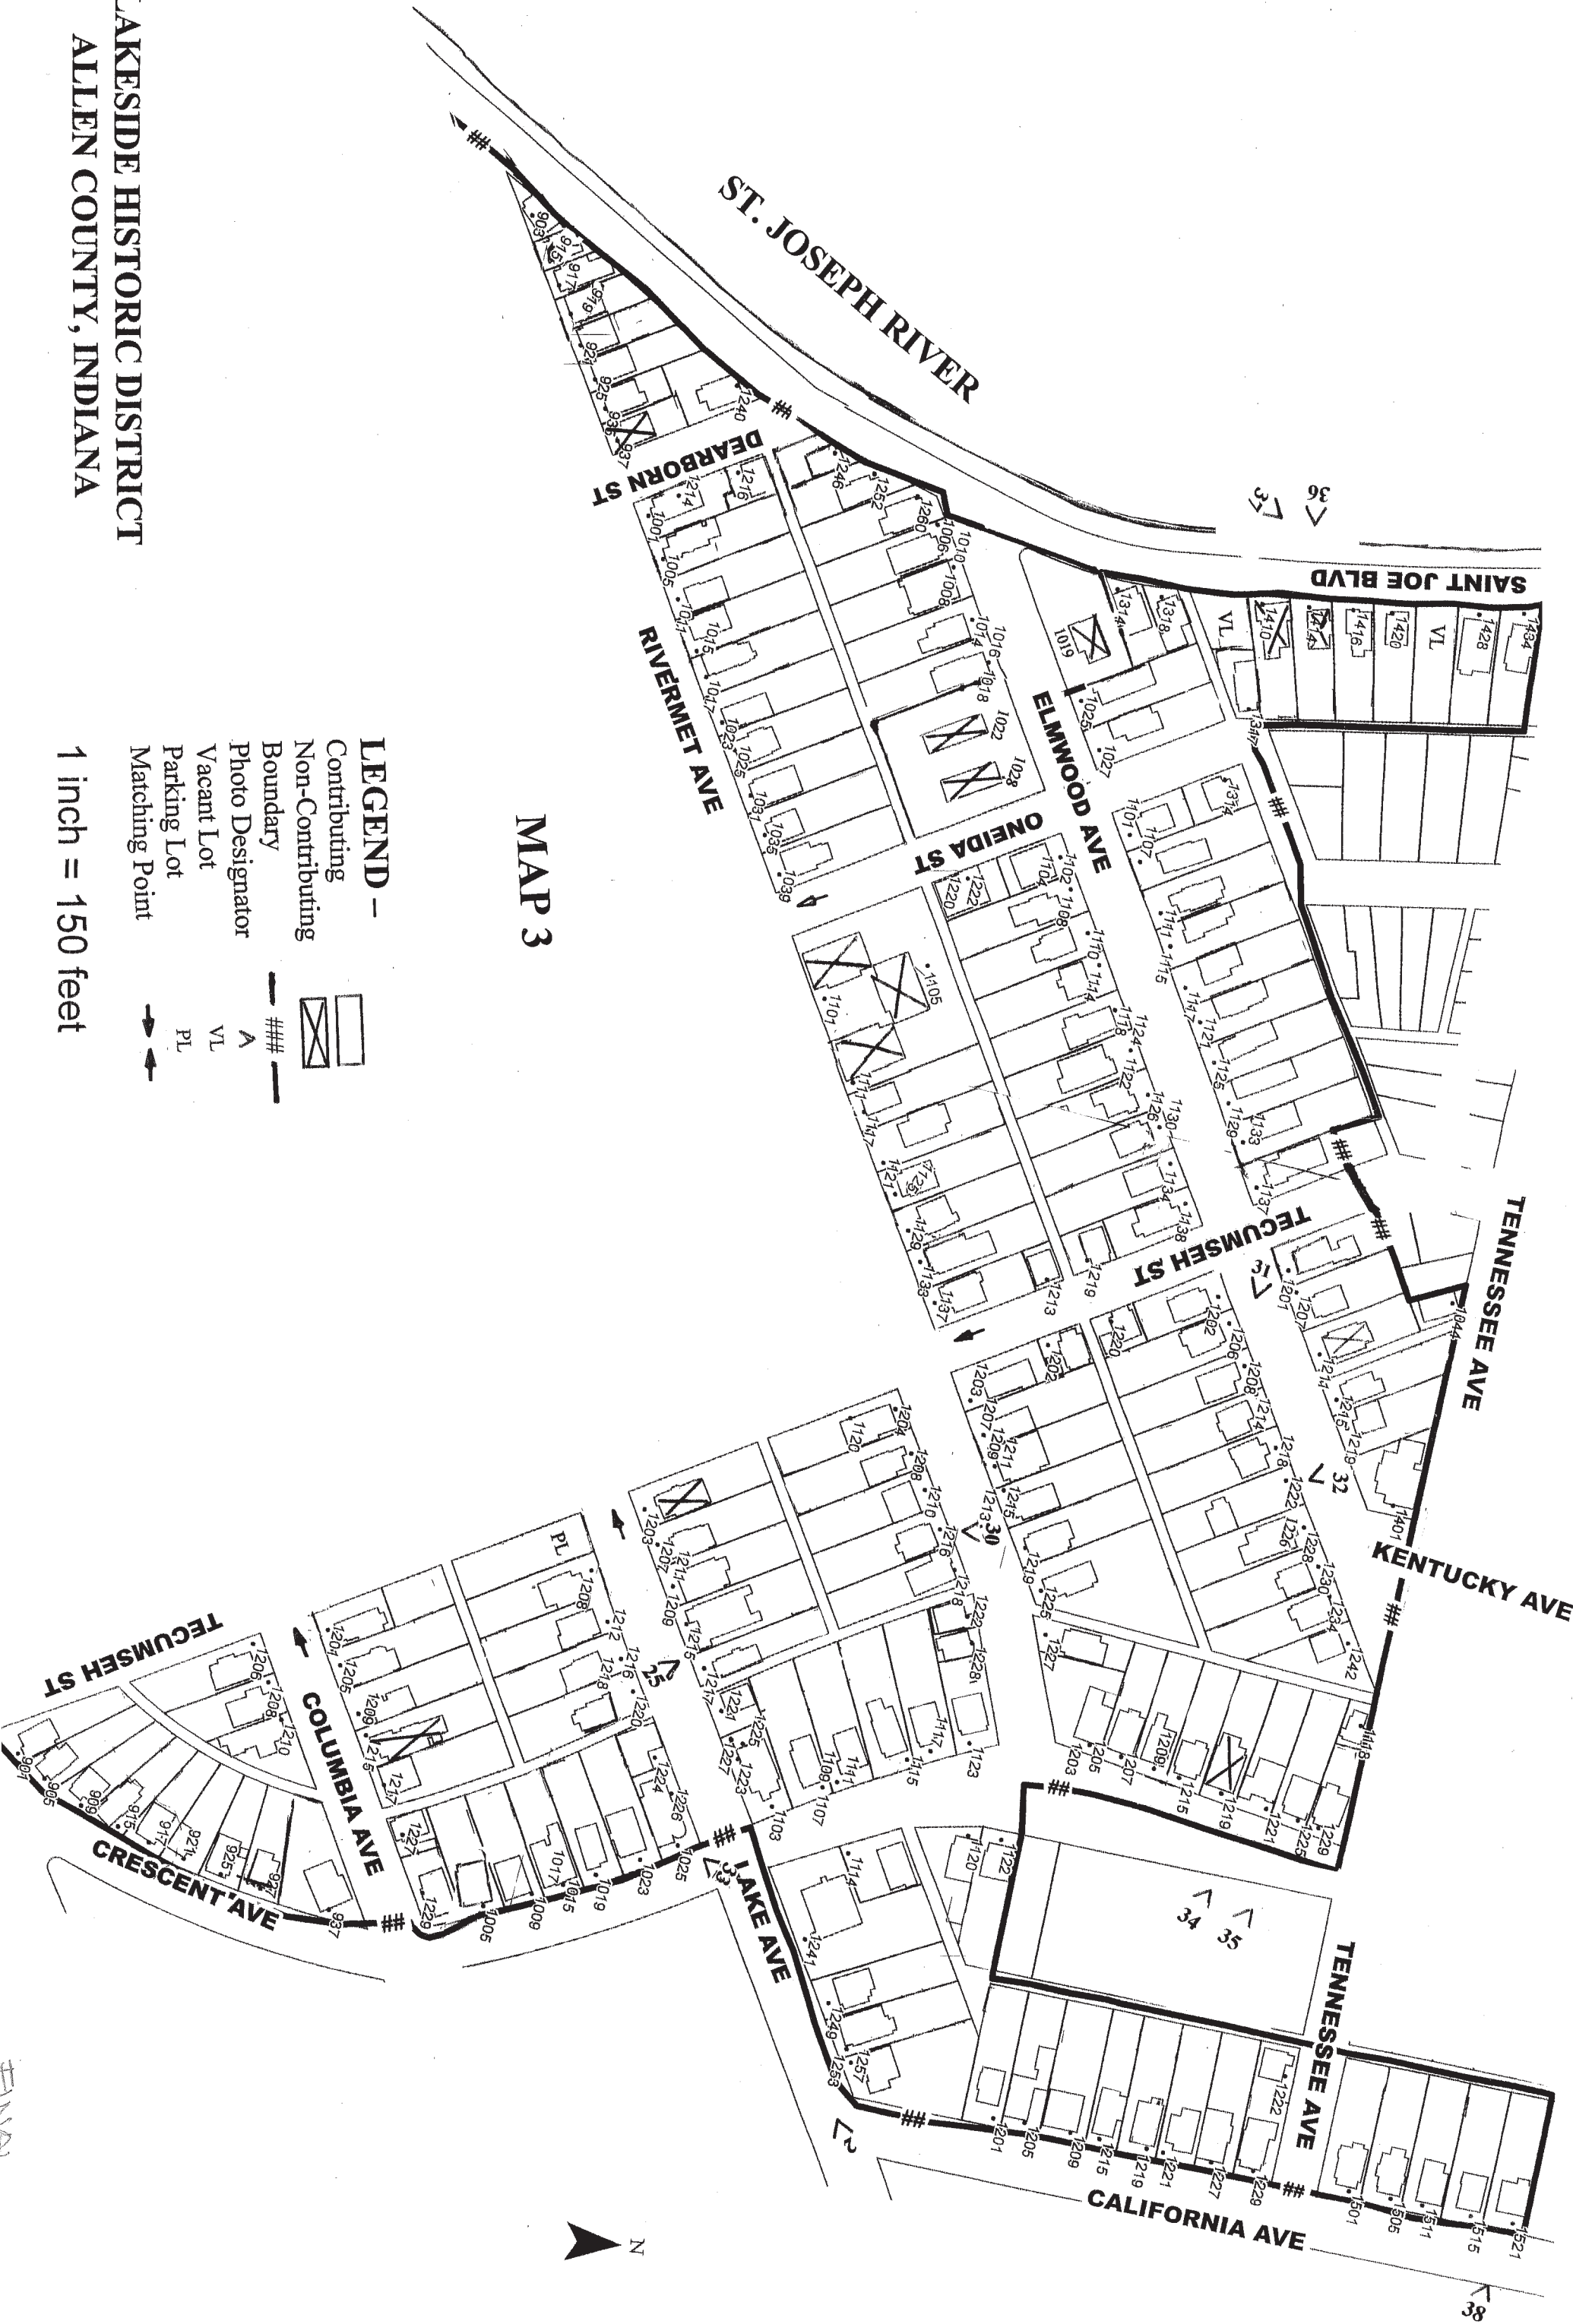

MAP 1

- LEGEND -**
- Contributing 
 - Non-Contributing 
 - Boundary 
 - Photo Designator 
 - Vacant Lot 
 - Parking Lot 
 - Matching Point 

1 inch = 150 feet

**LAKESIDE HISTORIC DISTRICT
ALLEN COUNTY, INDIANA**

FINAL

**LAKESIDE HISTORIC DISTRICT
ALLEN COUNTY, INDIANA**

- LEGEND -**
- Contributing 
 - Non-Contributing 
 - Boundary 
 - Photo Designator 
 - Vacant Lot 
 - Parking Lot 
 - Matching Point 

MAP 2

1 inch = 150 feet

FINAL

**LAKESIDE HISTORIC DISTRICT
ALLEN COUNTY, INDIANA**

MAP 3

- LEGEND -**
- Contributing 
 - Non-Contributing 
 - Boundary 
 - Photo Designator 
 - Vacant Lot 
 - Parking Lot 
 - Matching Point 

1 inch = 150 feet