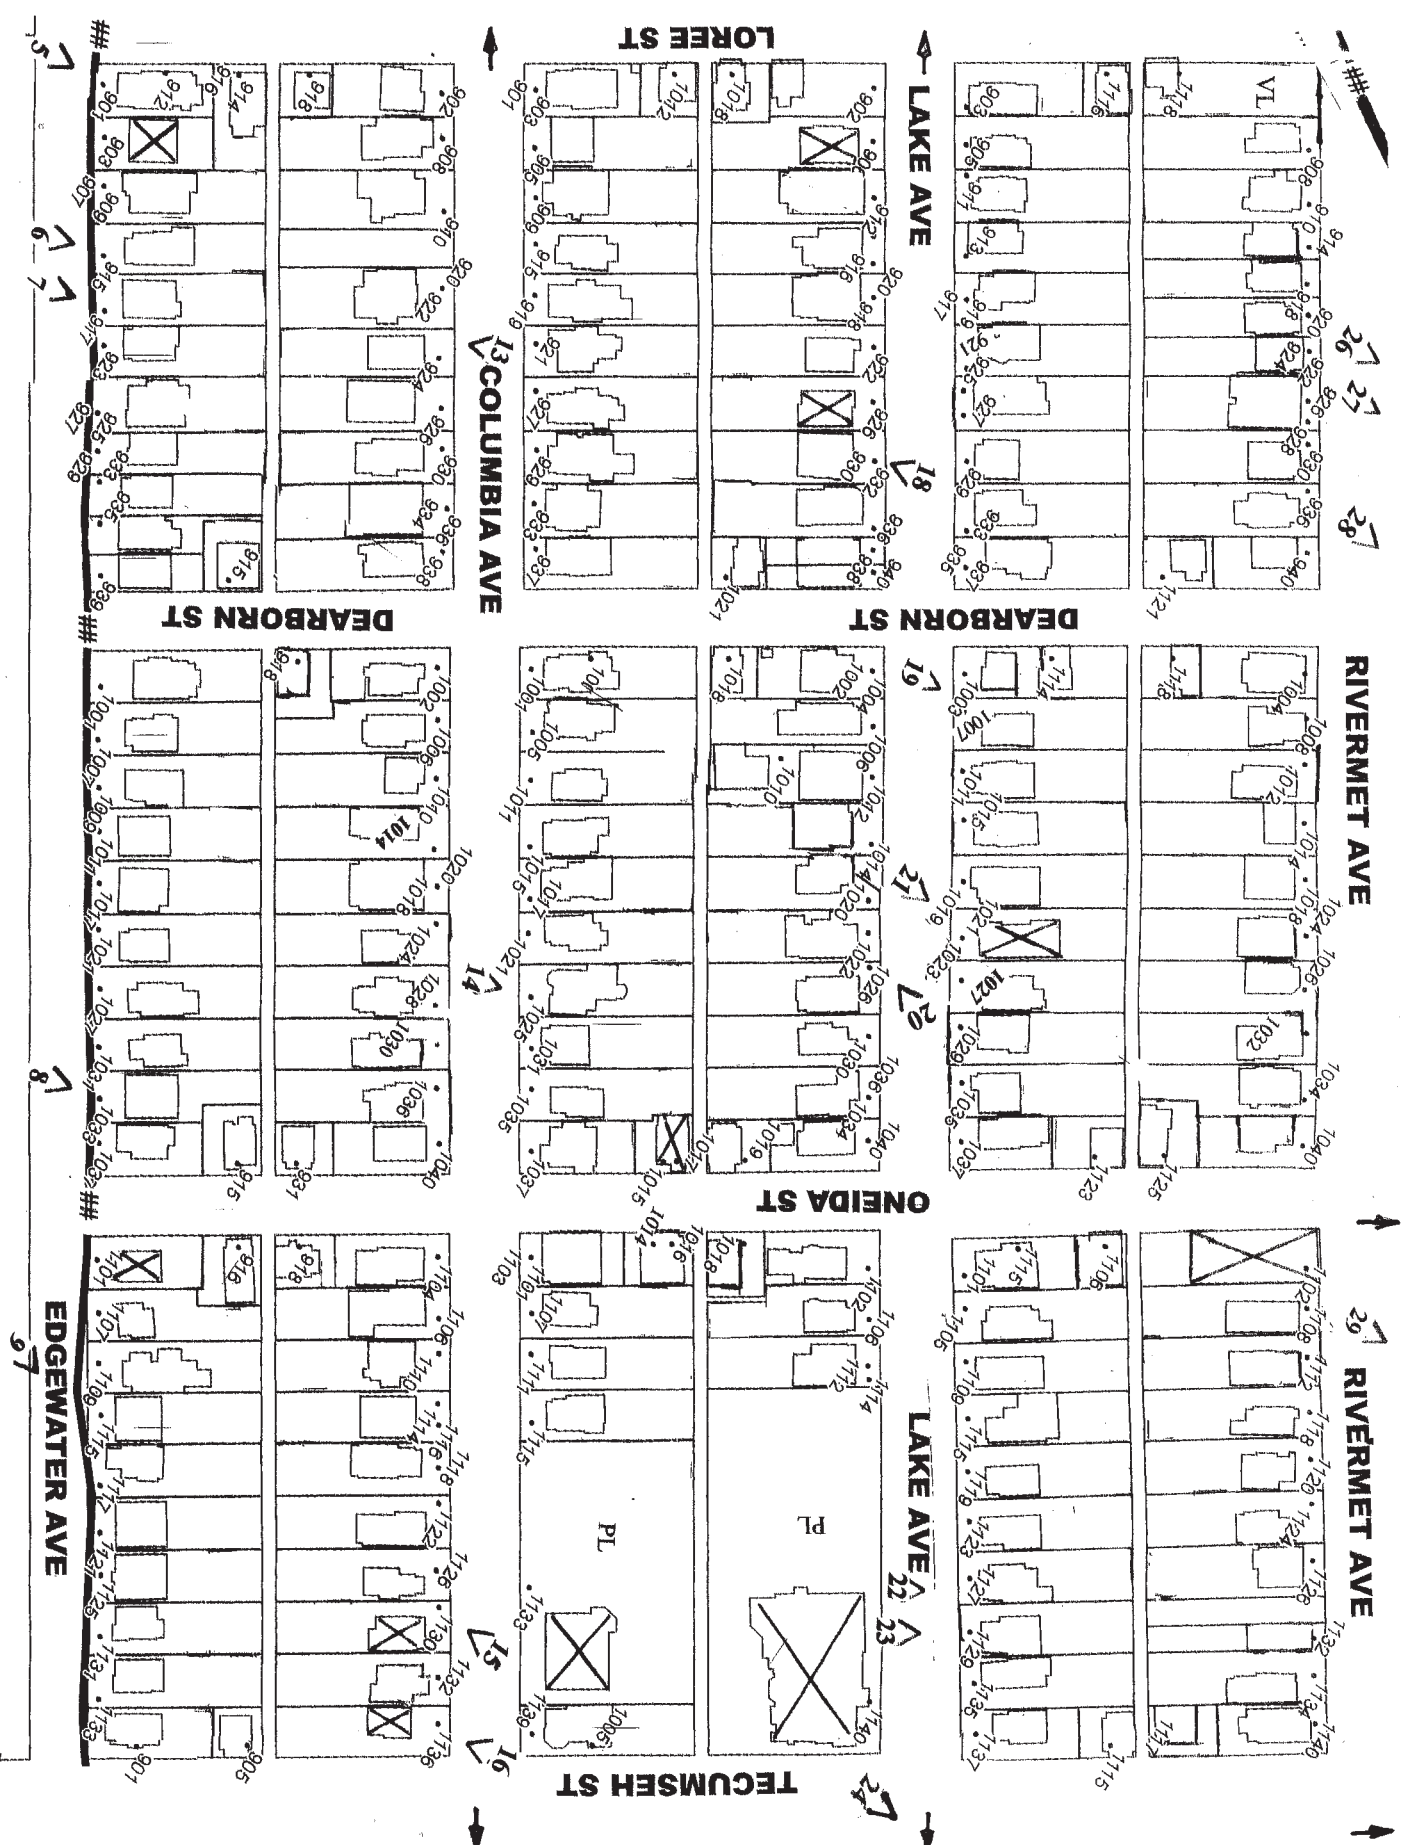

MAP 1

- LEGEND -**
- Contributing 
 - Non-Contributing 
 - Boundary 
 - Photo Designator 
 - Vacant Lot 
 - Parking Lot 
 - Matching Point 

1 inch = 150 feet

**LAKESIDE HISTORIC DISTRICT
ALLEN COUNTY, INDIANA**

FINAL

**LAKESIDE HISTORIC DISTRICT
ALLEN COUNTY, INDIANA**

- LEGEND -**
- Contributing 
 - Non-Contributing 
 - Boundary 
 - Photo Designator 
 - Vacant Lot 
 - Parking Lot 
 - Matching Point 

MAP 2

1 inch = 150 feet

FINAL

**LAKESIDE HISTORIC DISTRICT
ALLEN COUNTY, INDIANA**

MAP 3

- LEGEND -**
- Contributing 
 - Non-Contributing 
 - Boundary 
 - Photo Designator 
 - Vacant Lot 
 - Parking Lot 
 - Matching Point 

1 inch = 150 feet