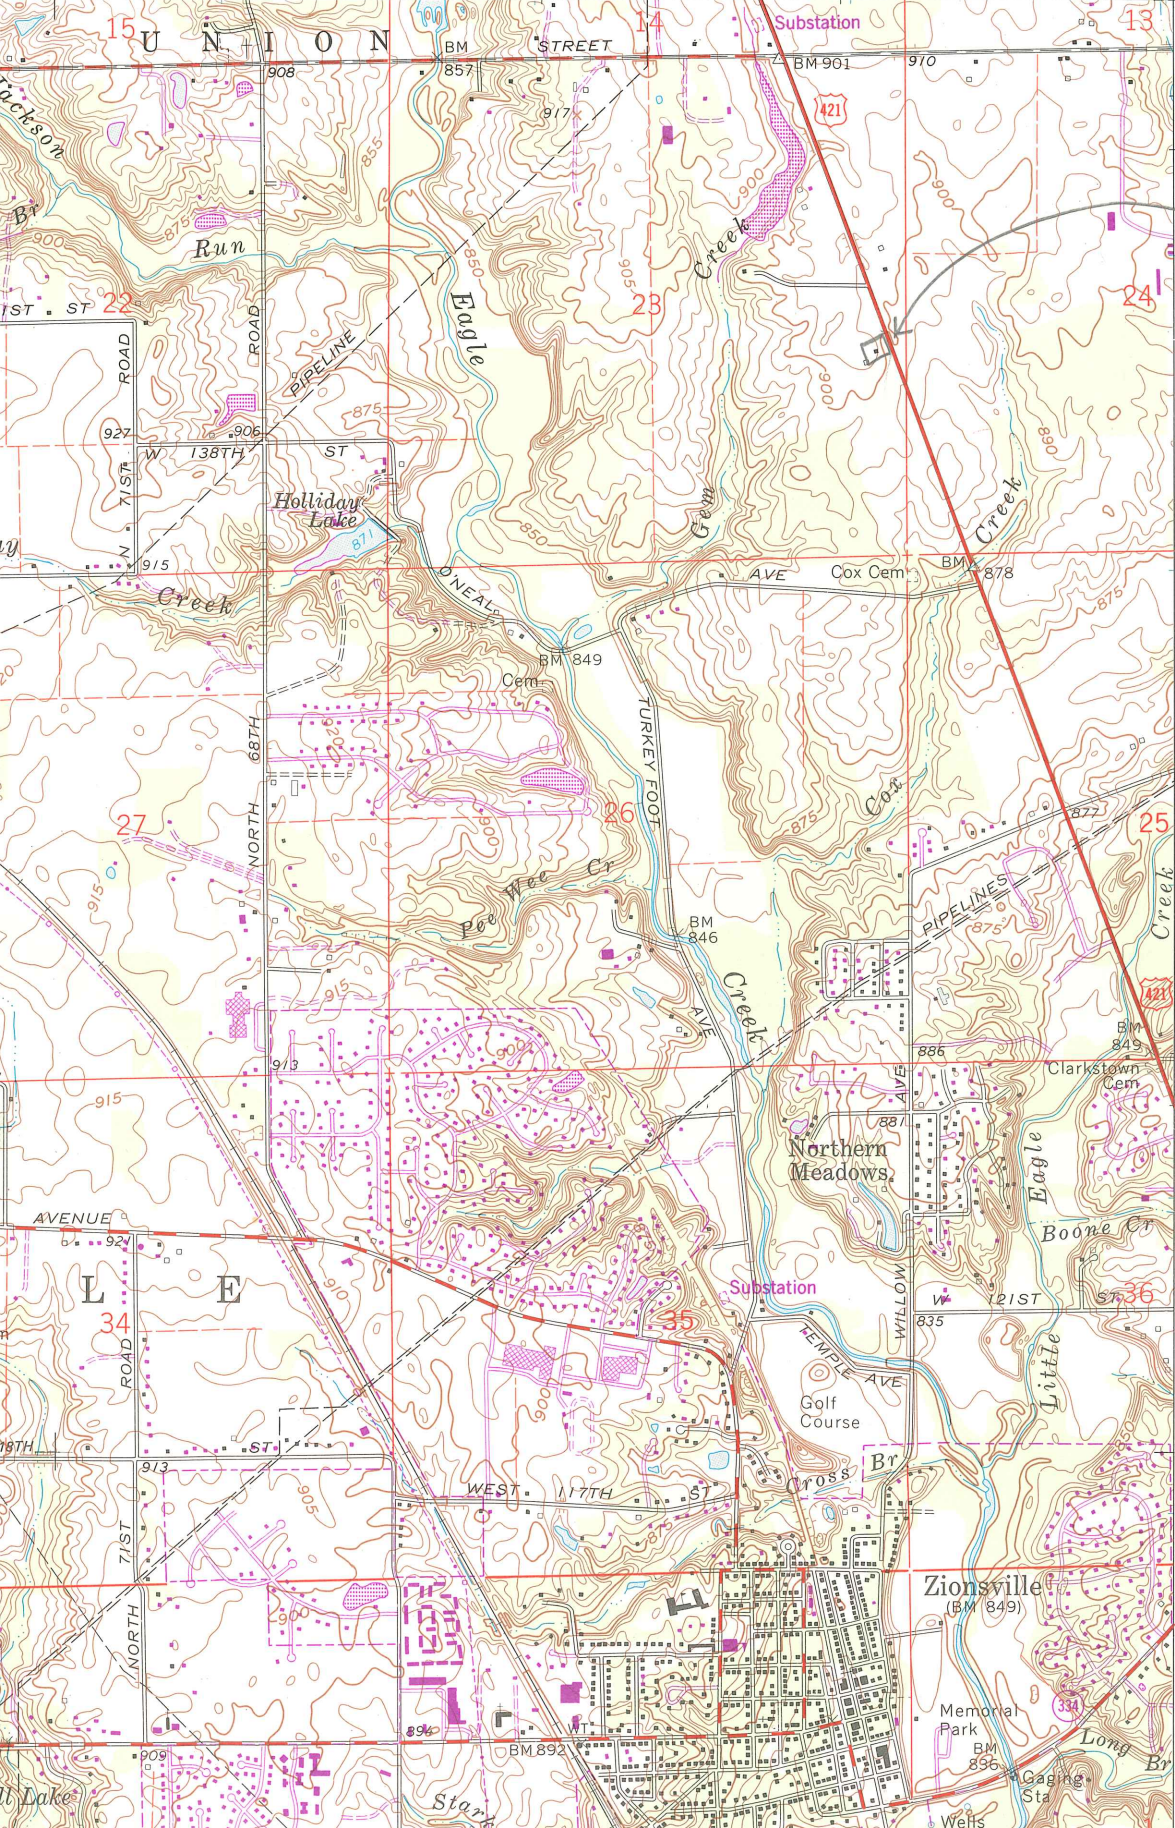

ZIONSVILLE QUADRANGLE  
 INDIANA  
 7.5 MINUTE SERIES (TOPOGRAPHIC)

3764 11 SW  
 (WESTFIELD)

17°30" 561 562 730 000 FEET (WEST) 86°15' 40°00'

910 000 FEET (WEST)  
 4427 Simpson-Breedlove House  
 NATIONAL REGISTER OF HISTORIC PLACES  
 Boone Co. IN  
 NAD 83  
 UTM  
 16 563079 4426893  
 4426  
 4425  
 57°30"  
 4423  
 T. 18 N.  
 T. 17 N.  
 0.4 MI. TO U.S. 421  
 EAGLE VILLAGE 0.6 MI.  
 INDIANAPOLIS (U.S. 40) 15 MI.