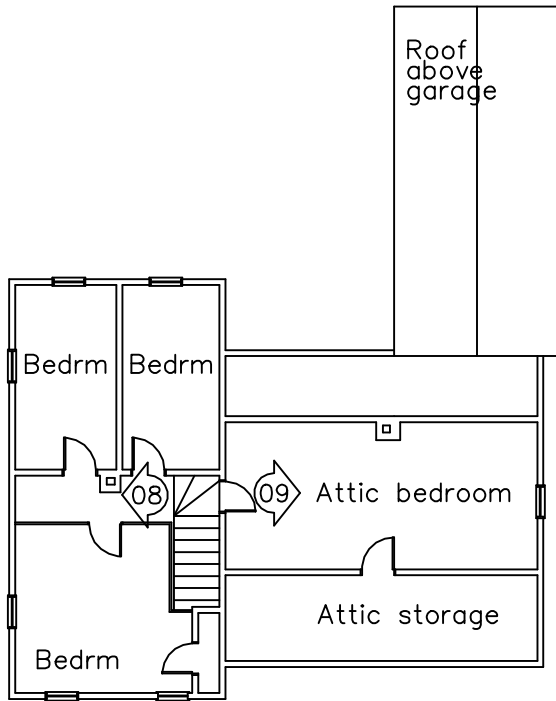

Erwin House  
 2518 14B Road, Bourbon, IN 46504  
 Tippecanoe Township,  
 Marshall County, IN  
 Floor Plans

UPPER LEVEL

MAIN LEVEL

14B Road