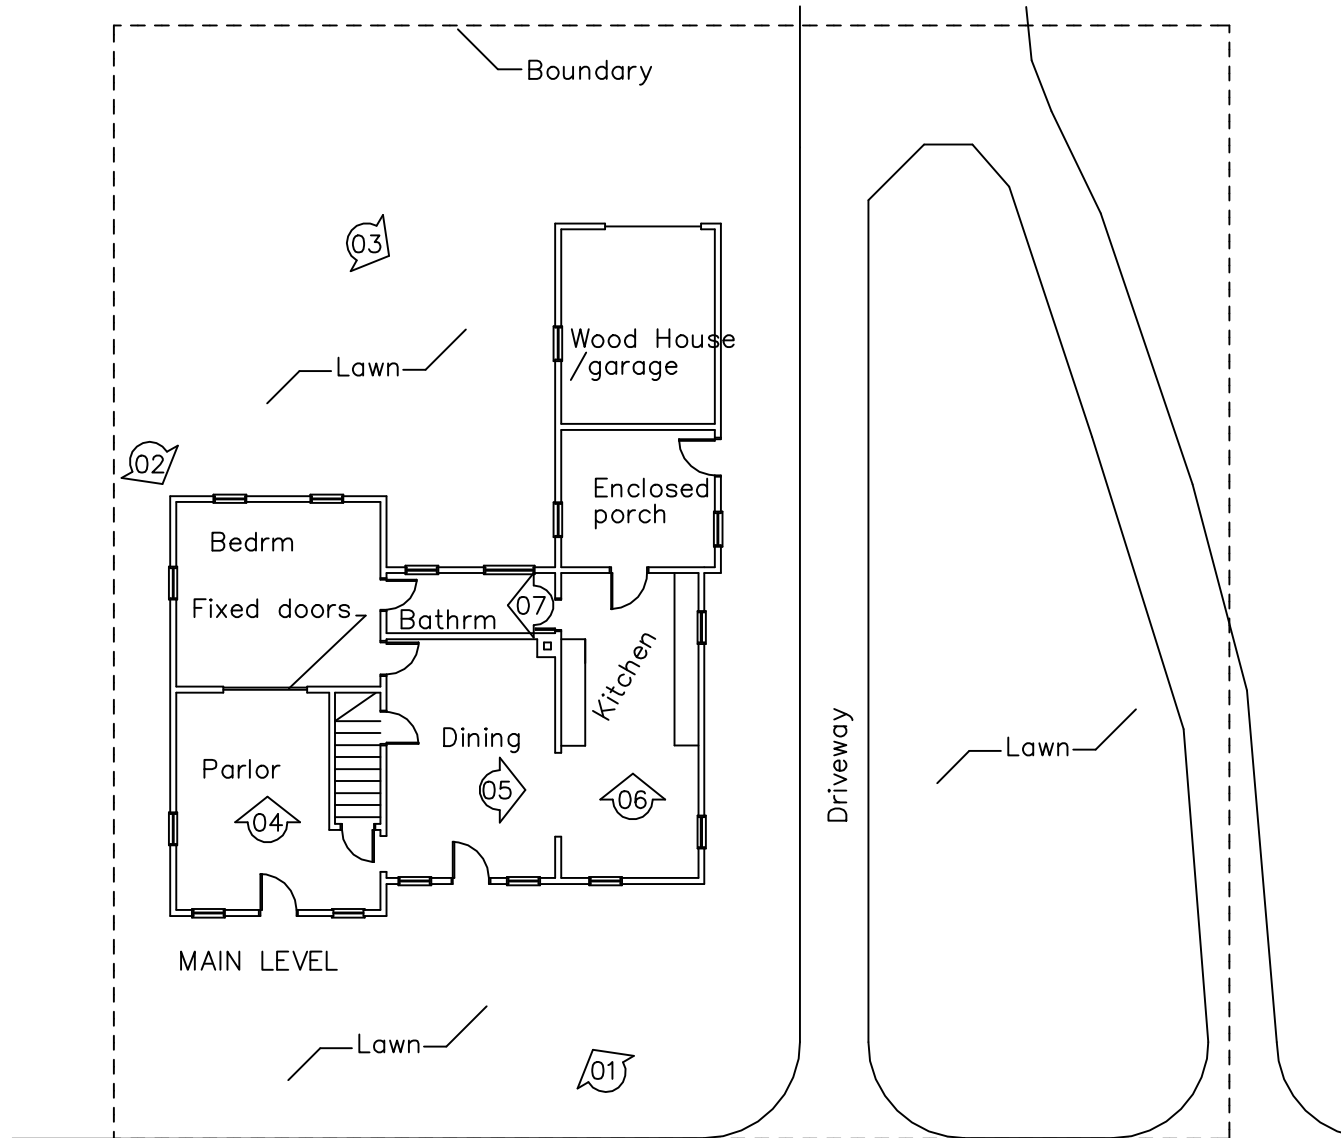

Erwin House  
 2518 14B Road, Bourbon, IN 46504  
 Tippecanoe Township,  
 Marshall County, IN  
 Floor Plans

UPPER LEVEL

MAIN LEVEL

14B Road