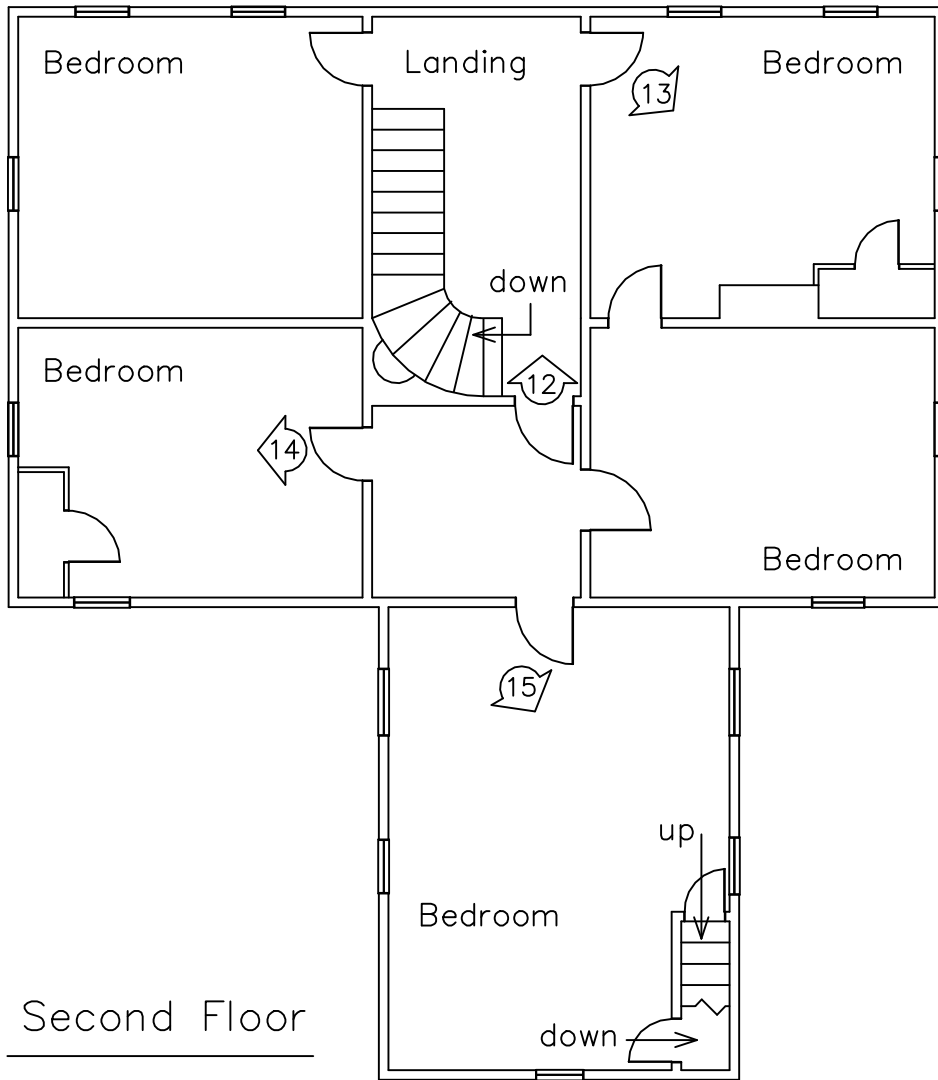

Site Plan

Boundary

00 = Photograph

Resources:

Site	Contributing
House	Contributing
Summer Kitchen	Contributing
Barn	Contributing
Wells (2)	Contributing (structures)
Grain Bins (2)	Non-Contributing (structures)
Garage	Non-Contributing
Implement Shed	Non-Contributing

VAN REED FARMSTEAD
 National Register of Historic Places
 Pine Township, Warren County, IN

First Floor

VAN REED FARMSTEAD
 National Register of Historic Places
 Pine Township, Warren County, IN

00 = Photograph