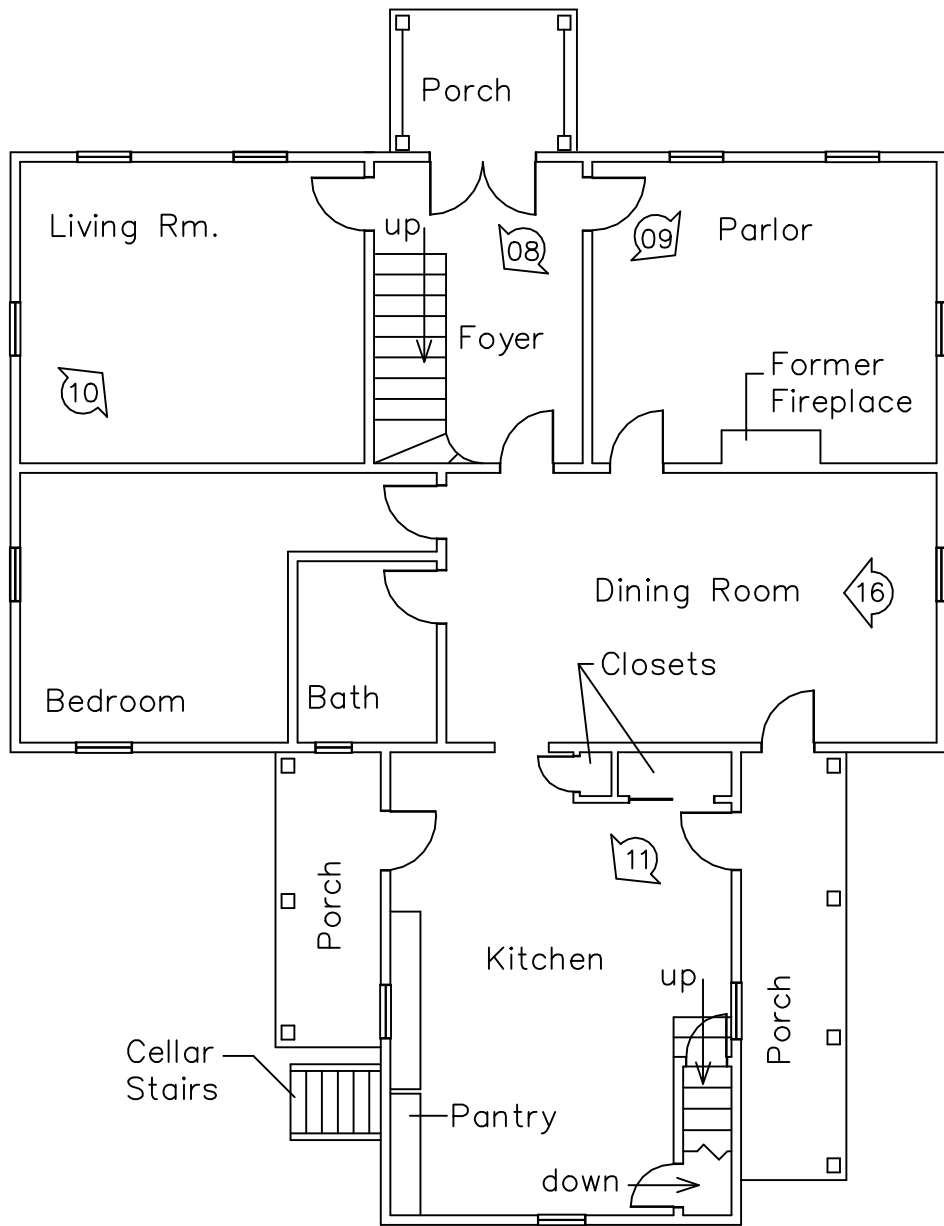

Site Plan

Boundary

00 = Photograph

Resources:

Site	Contributing
House	Contributing
Summer Kitchen	Contributing
Barn	Contributing
Wells (2)	Contributing (structures)
Grain Bins (2)	Non-Contributing (structures)
Garage	Non-Contributing
Implement Shed	Non-Contributing

VAN REED FARMSTEAD
 National Register of Historic Places
 Pine Township, Warren County, IN

First Floor

VAN REED FARMSTEAD
 National Register of Historic Places
 Pine Township, Warren County, IN

00 = Photograph