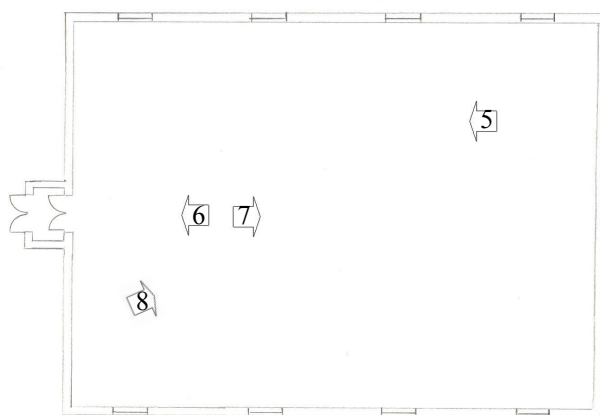

MAP KEY
↑ = photograph
C = contributing resource

Site Plan

Floor Plan

Hopewell Methodist Episcopal Church and Cemetery
5031 East 300 North
Urbana, Wabash County, IN