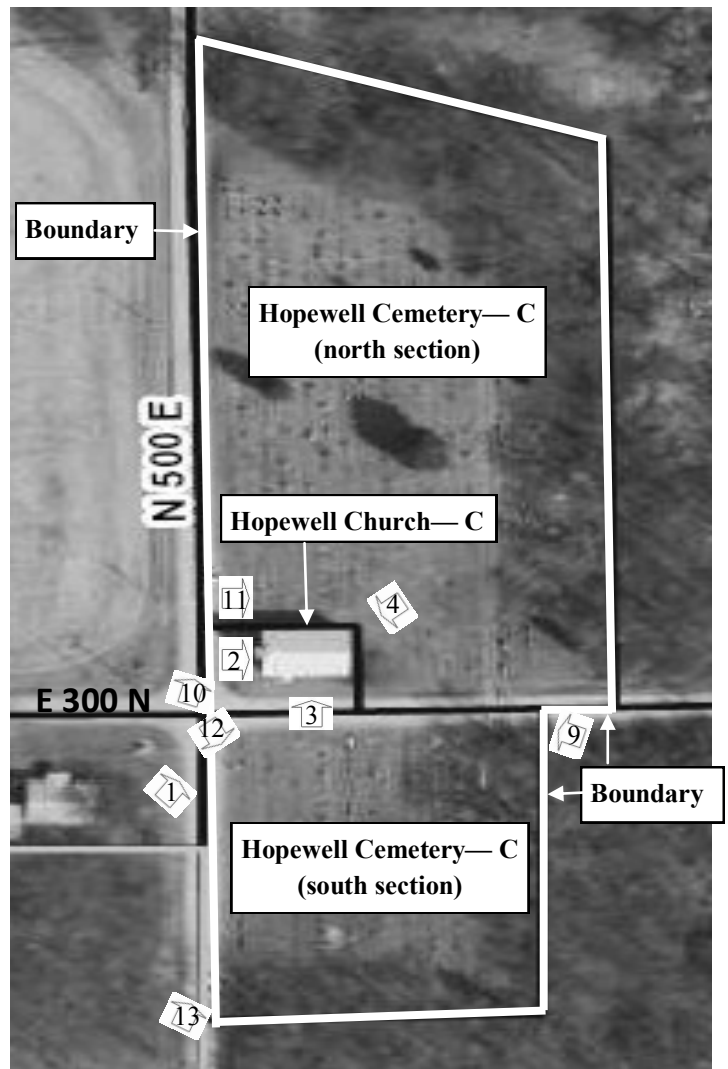

MAP KEY
↑ = photograph
C = contributing resource

Site Plan

Floor Plan

Hopewell Methodist Episcopal Church and Cemetery
5031 East 300 North
Urbana, Wabash County, IN