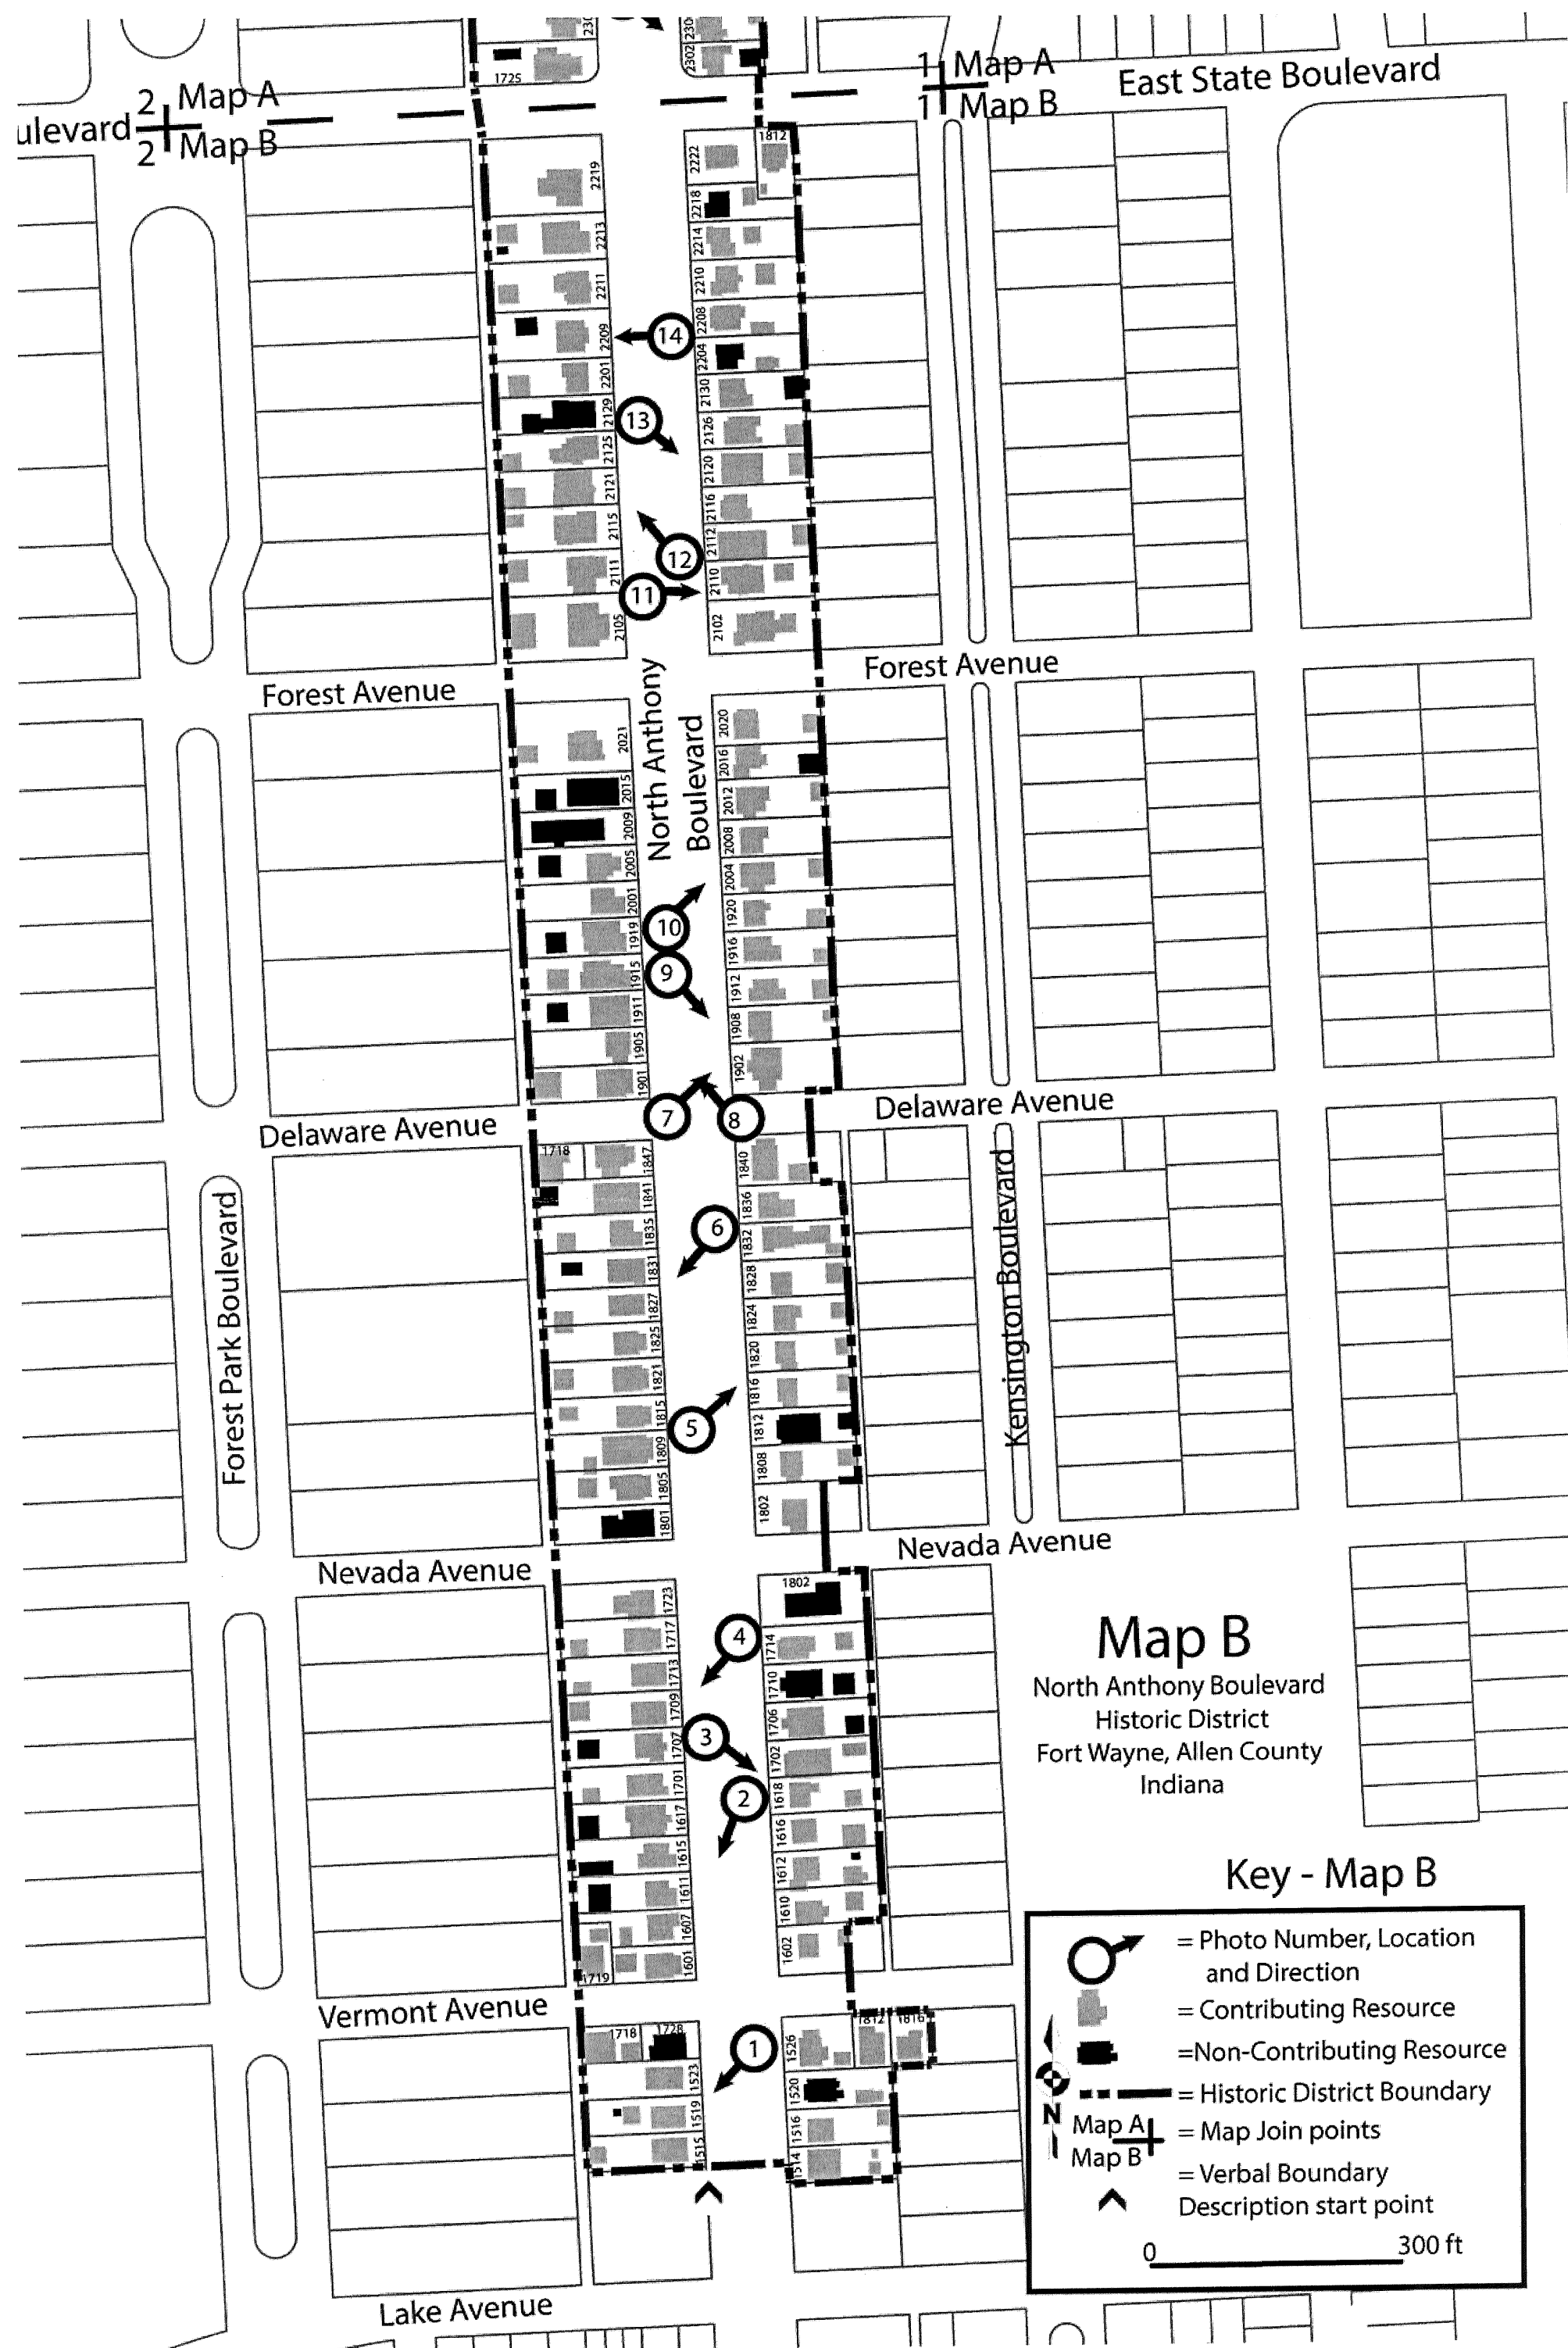

Vance Avenue

Vance Avenue

Map A

North Anthony Boulevard
Historic District
Fort Wayne, Allen County
Indiana

Glenwood Avenue

Crescent Avenue

39

38

Key - Map A

	= Photo Number, Location and Direction
	= Contributing Resource
	= Non-Contributing Resource
	= Historic District Boundary
	= Map Join points
	0 300 ft

Dodge Avenue

Clara Avenue

22

23

24

21

20

19

18

17

16

15

North Anthony Boulevard

Lynn Avenue

Forest Park Boulevard

East State Boulevard

2 Map A
2 Map B

1 Map A
1 Map B

016117

Map B
 North Anthony Boulevard
 Historic District
 Fort Wayne, Allen County
 Indiana

Key - Map B

	= Photo Number, Location and Direction
	= Contributing Resource
	= Non-Contributing Resource
	= Historic District Boundary
	= Map Join points
	= Verbal Boundary
	= Description start point