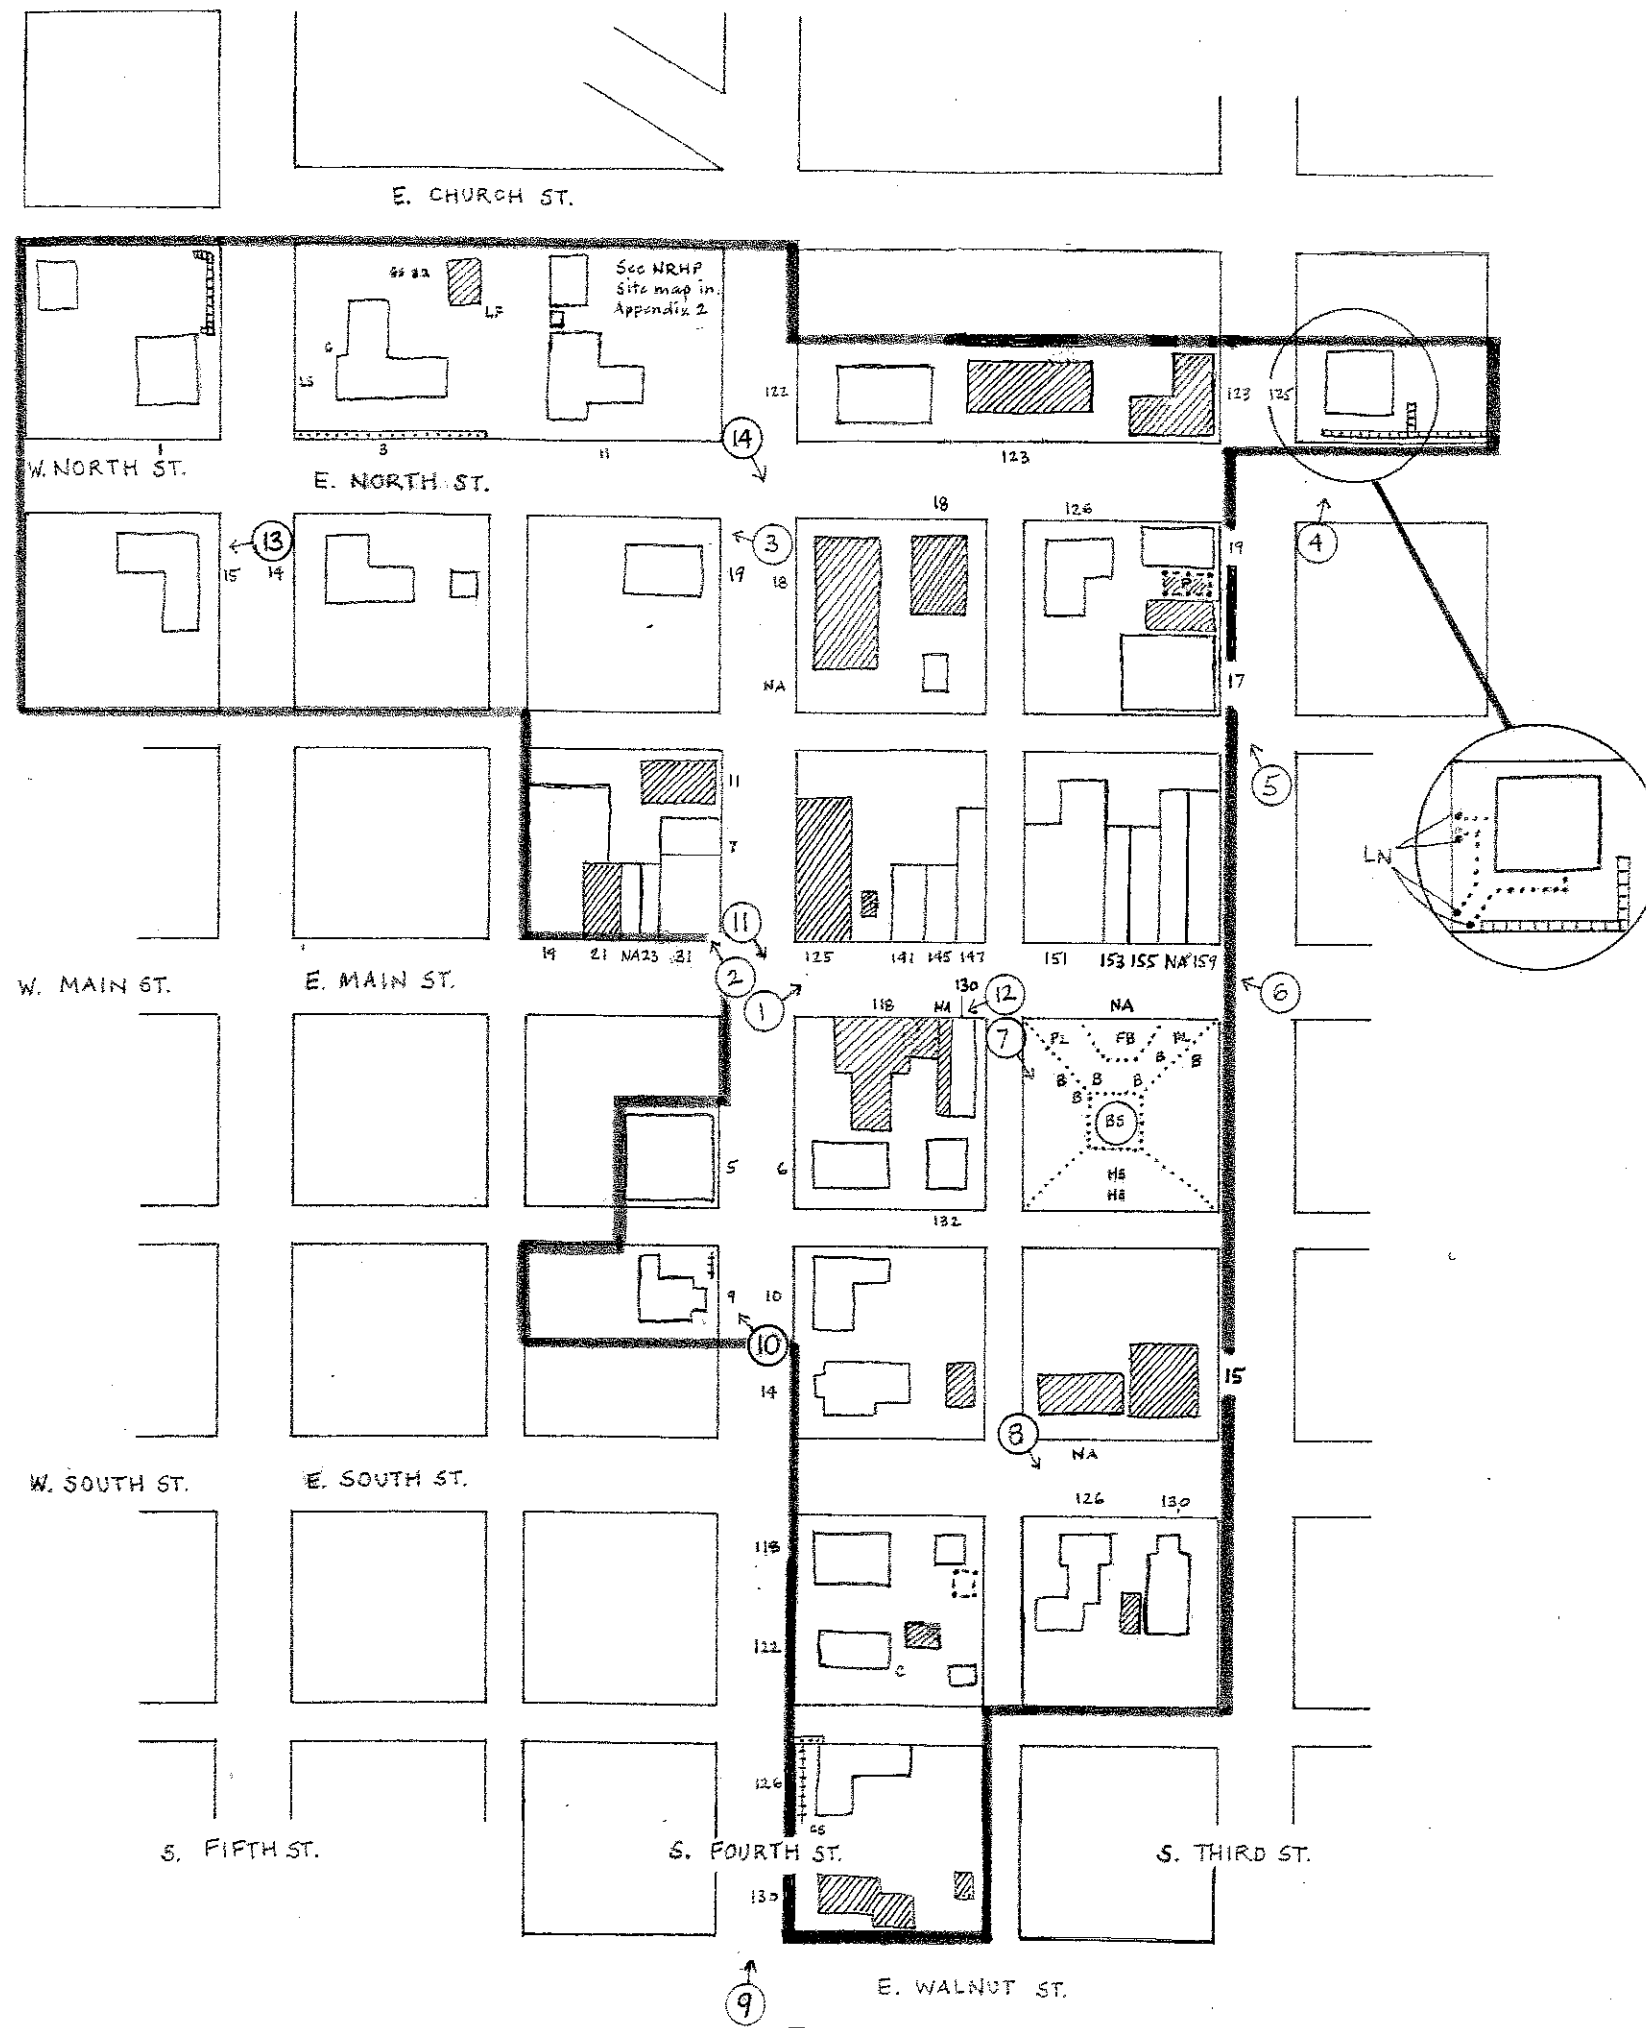

Gosport Historic District
Gosport, Owen County, Indiana

March 6, 2013

NORTH

KEY

- district boundary
- contributing building
- noncontributing building
- retaining wall
- limestone curb
- fence
- band shell
- photo # and camera direction
- B bench
- BQ barbecue
- C cistern
- CS carriage stone
- FB fire bell
- GS grindstone
- LS limestone slab
- limestone walk
- LN limestone newel
- LF remains of limestone foundation
- P privy
- PL planter
- HS horseshoe court
- concrete slab (remains of building)
- NA no address