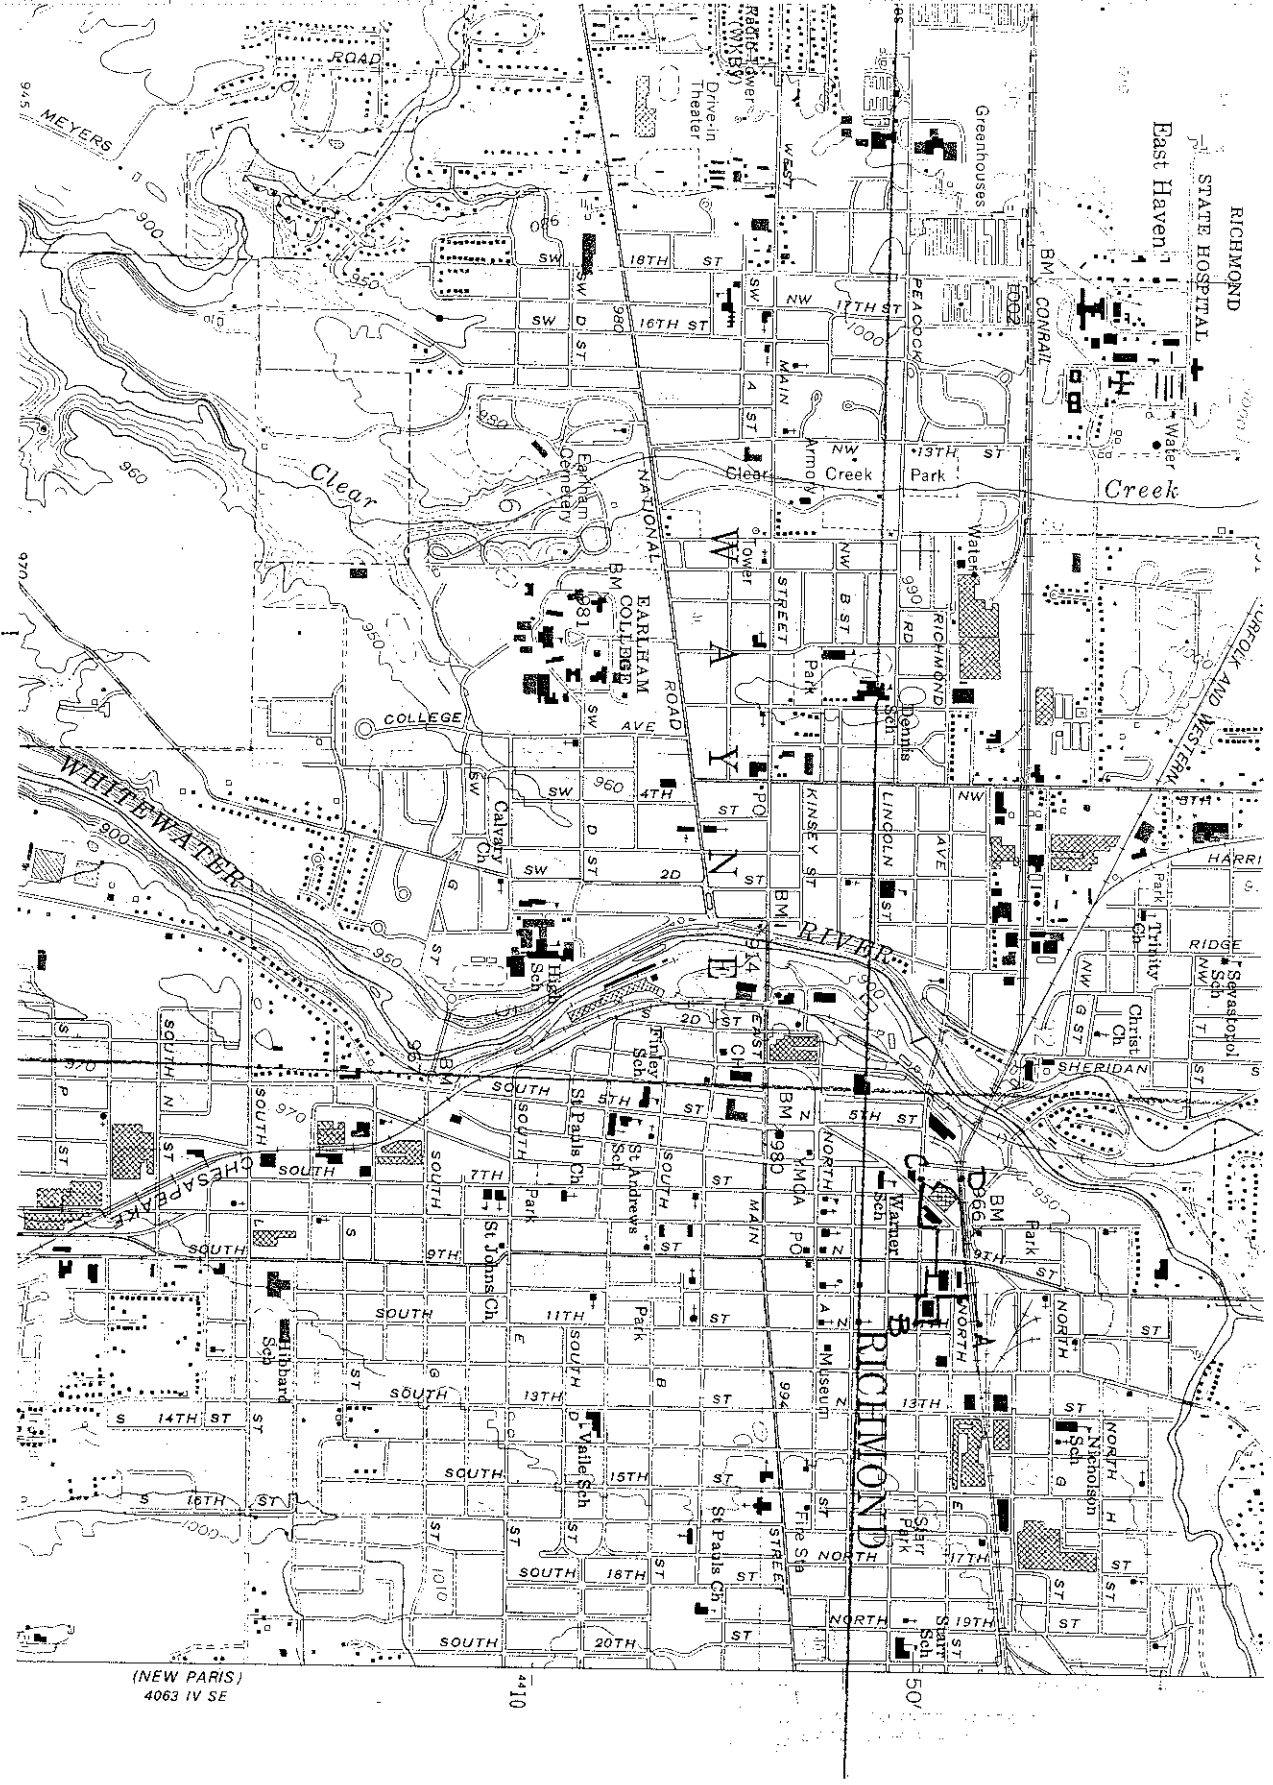

STARR HISTORIC DISTRICT

MAP 1

RICHMOND RAILROAD
HISTORIC DISTRICT

RICHMOND, INDIANA
1986

(NEW PARIS)
4063 IV SE

4410

50'

UTM Coordinates:
 A. 16 680 720 4411 400
 B. 16 680 730 4411 190
 C. 16 680 270 4411 190
 D. 16 680 260 4411 320

RICHMOND RAILROAD STATION HISTORIC DISTRICT