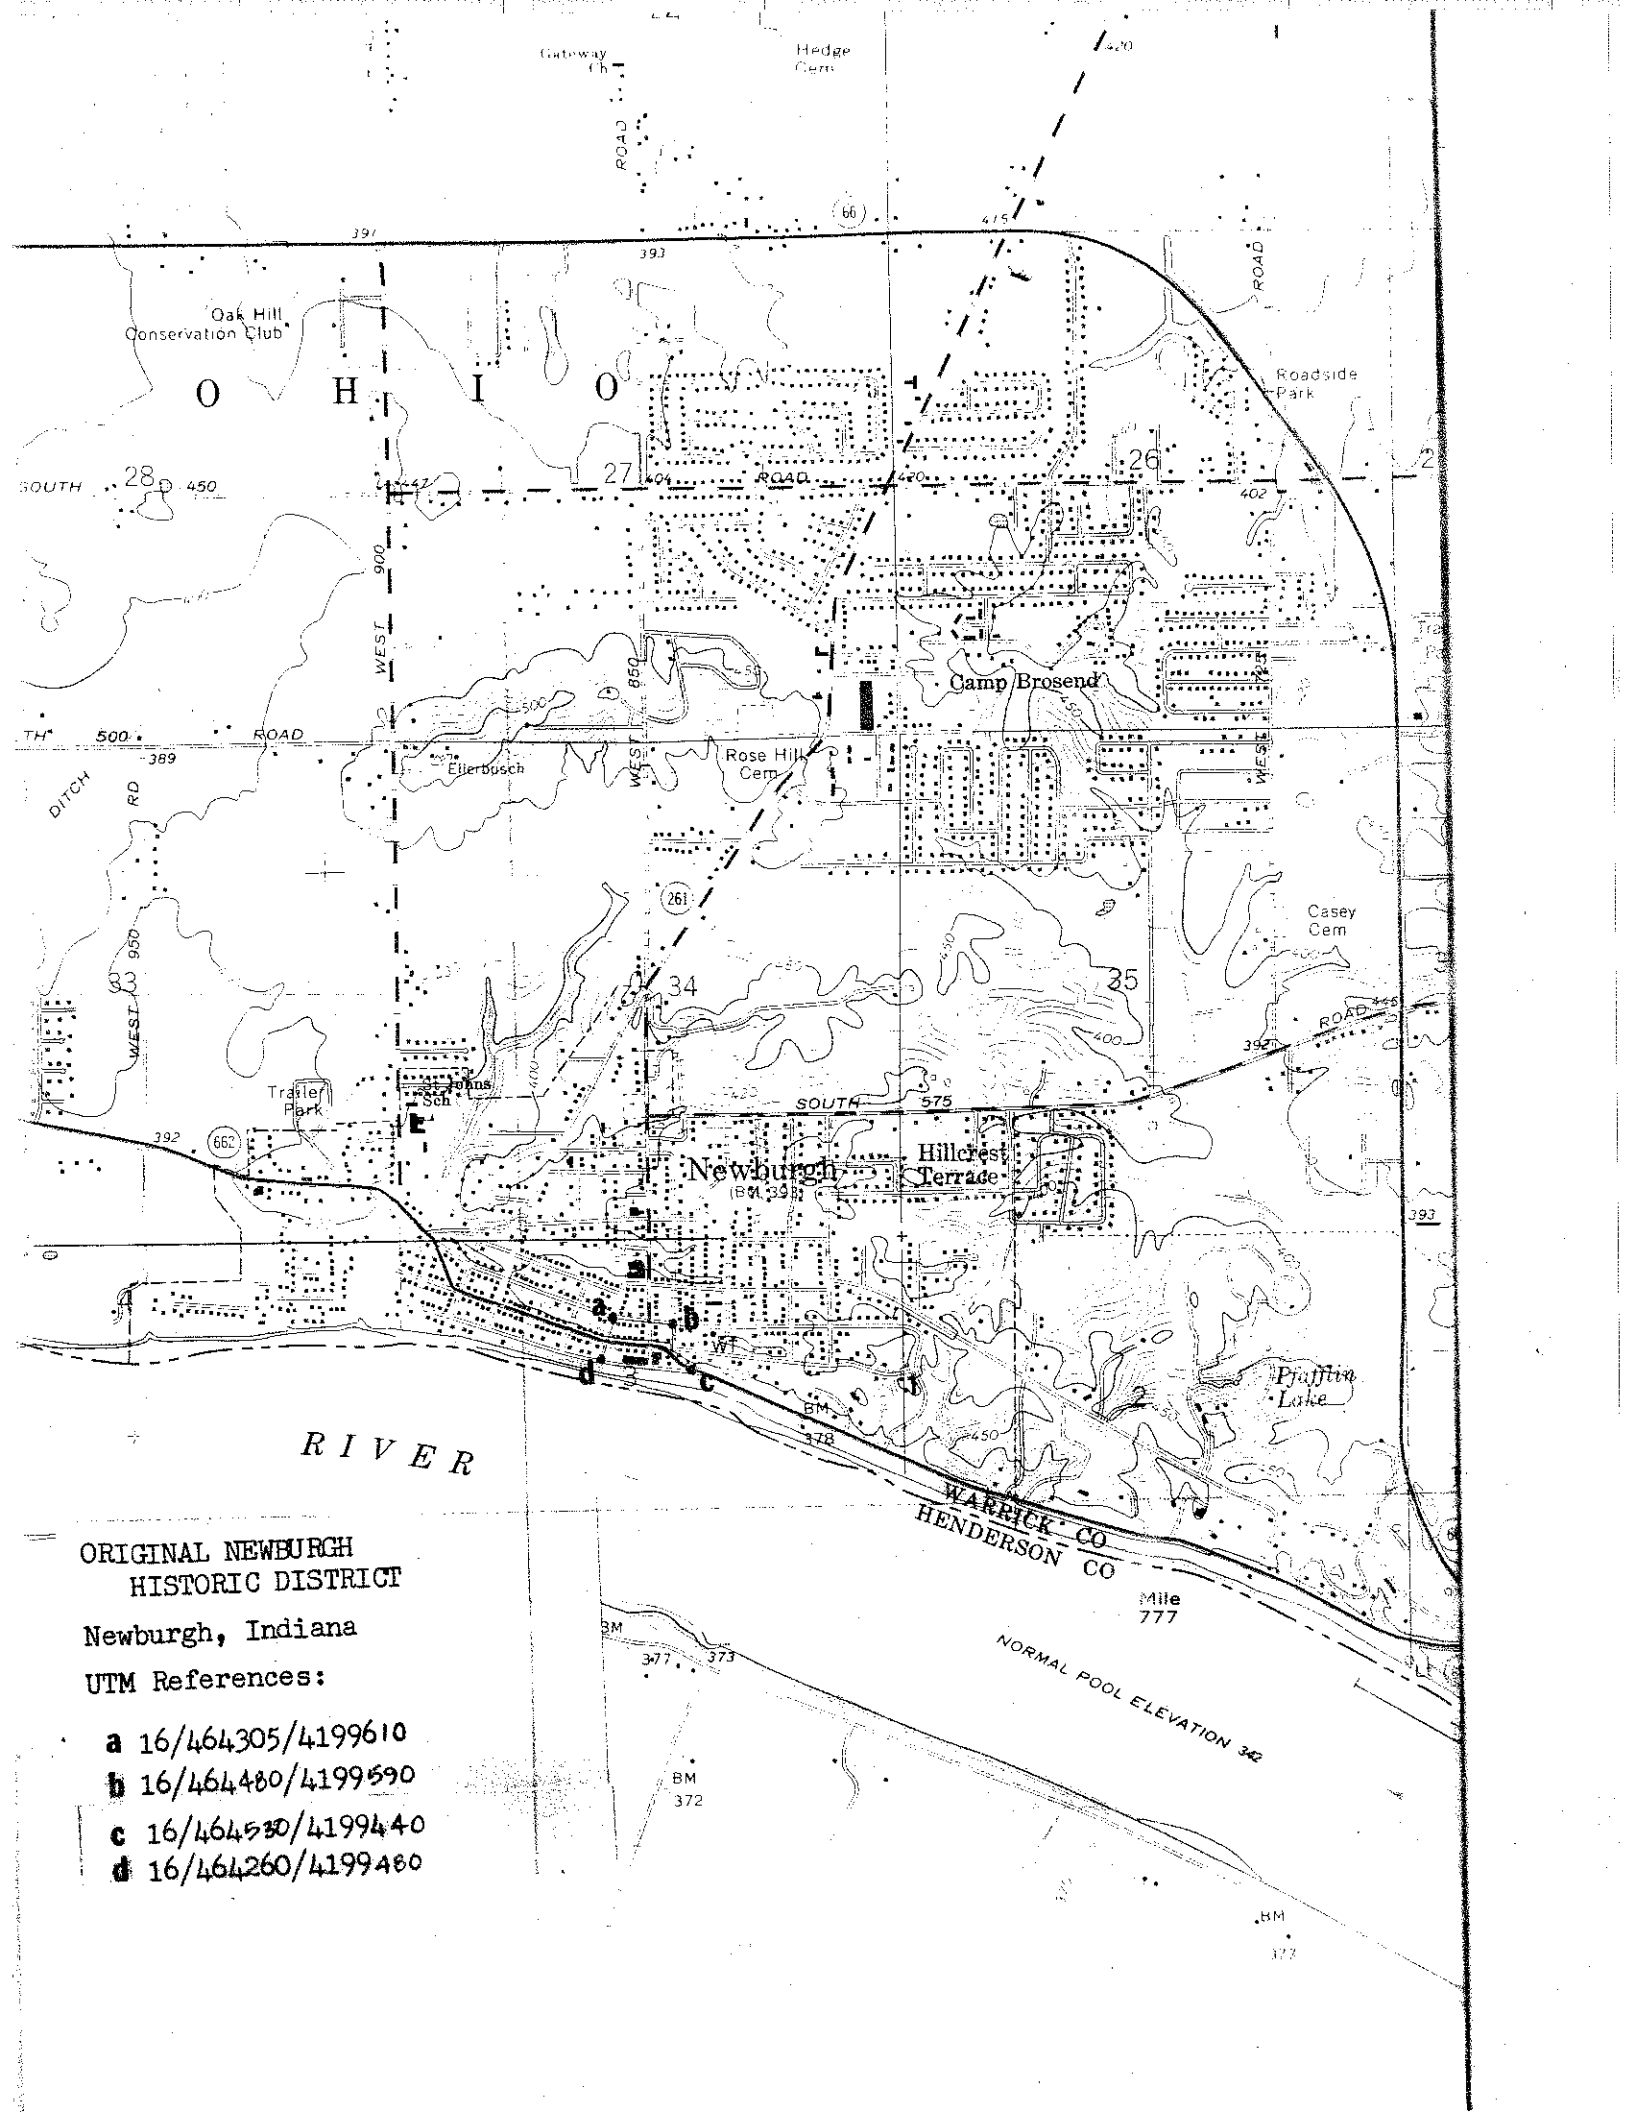

**ORIGINAL NEWBURGH HISTORIC DISTRICT  
NATIONAL REGISTER OF HISTORIC PLACES  
DECEMBER 1982**

PREPARED BY HISTORIC ARCHITECTURE, INC.  
212 COLUMBIA STREET  
CLAMAVILLE, MICHIGAN

- (9) PHOTOGRAPH
- CONTINUING
- NON-CONTINUING

ORIGINAL NEWBURGH  
 HISTORIC DISTRICT  
 Newburgh, Indiana  
 UTM References:

- a 16/464305/4199610
- b 16/464480/4199590
- c 16/464520/4199440
- d 16/464260/4199480